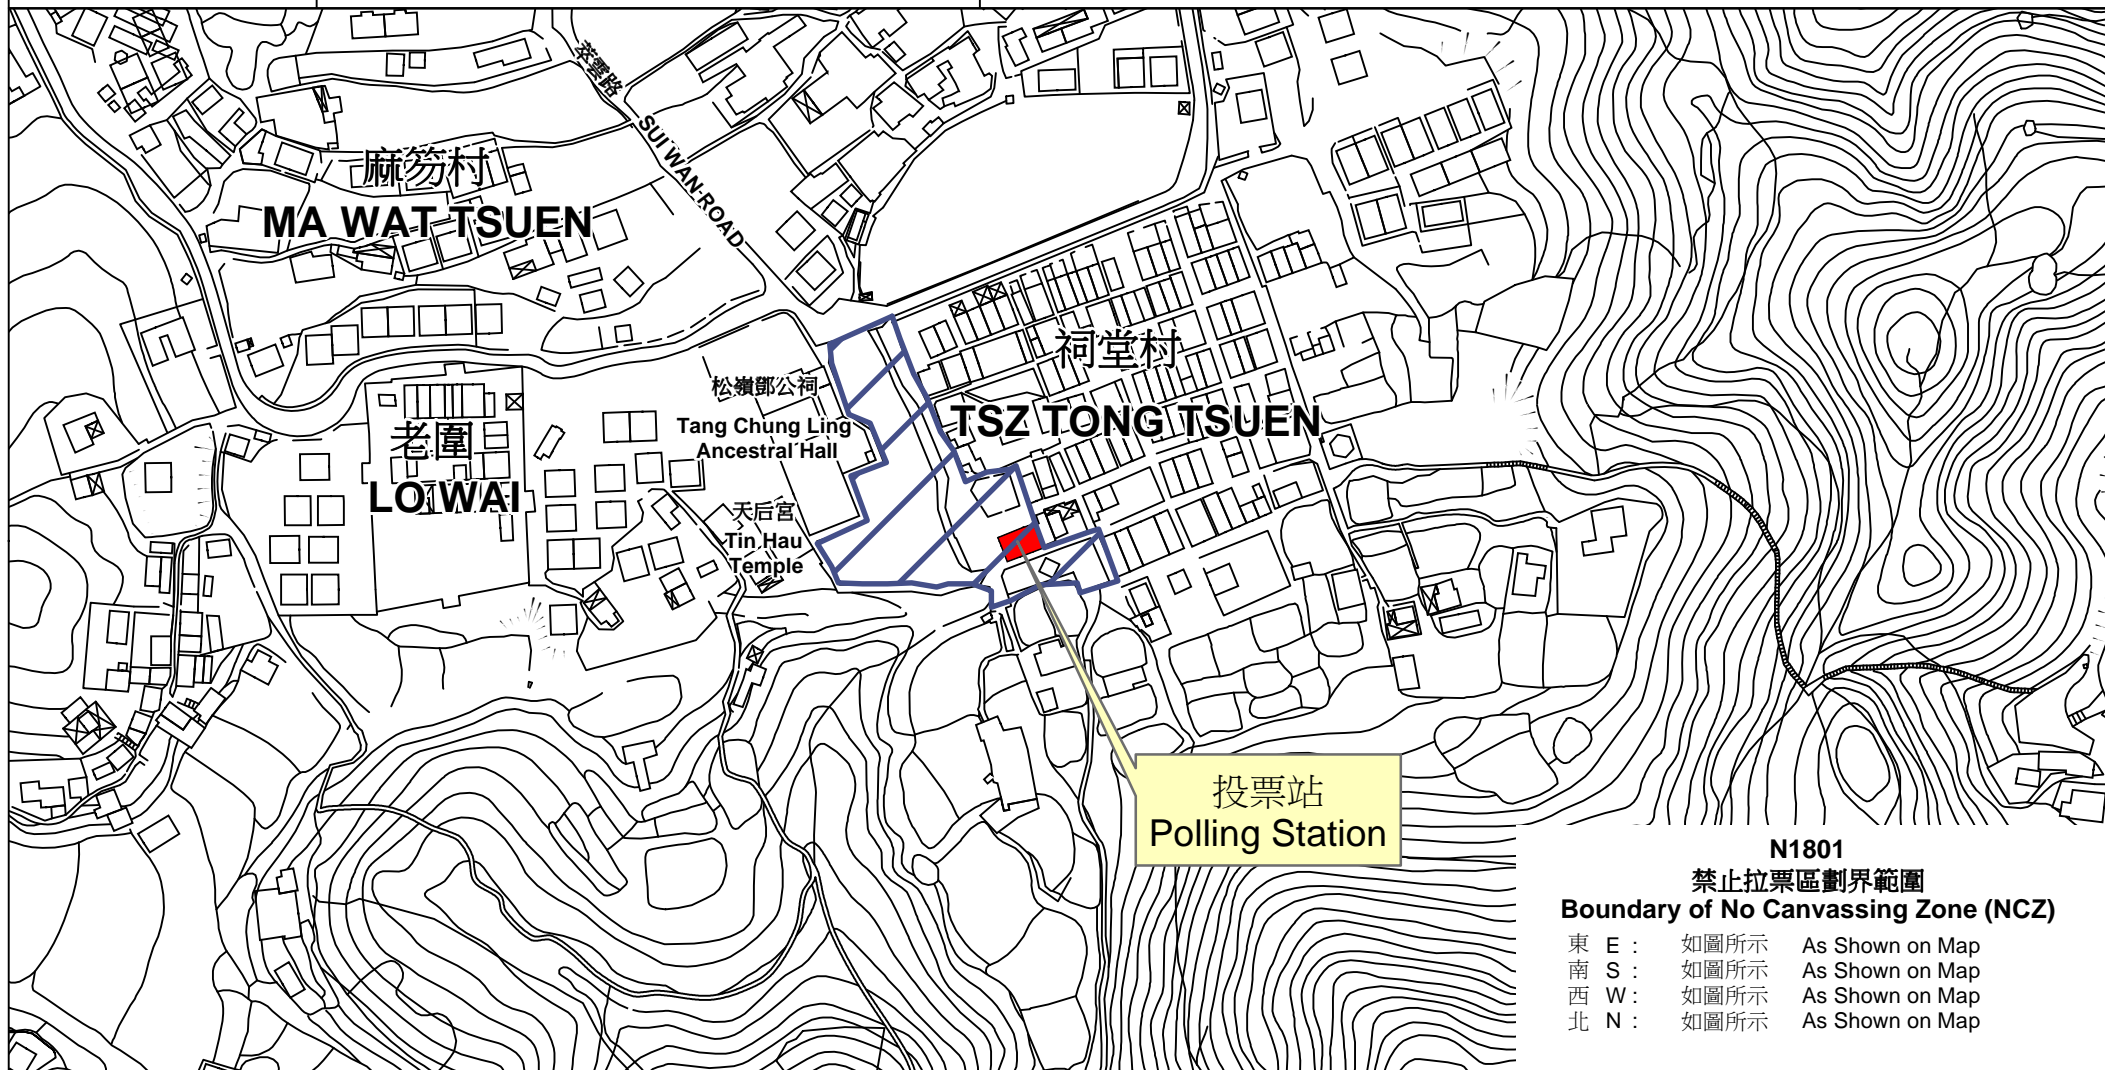

投票站位置圖和禁止拉票區 Polling Station - Location Plan & No Canvassing Zone

投票站編號 Polling Station Code N1801	2018年立法會補選地方選區編號及名稱 Code & Name of Geographical Constituency for 2018 Legislative Council By-election LC5 新界東 NEW TERRITORIES EAST	名稱及地址 Name & Address 祠堂村村公所 新界粉嶺祠堂村65A Tsz Tong Tsuen Village Office 65A Tsz Tong Tsuen, Fanling, New Territories
---	--	---

**N1801
 禁止拉票區劃界範圍
 Boundary of No Canvassing Zone (NCZ)**

東 E :	如圖所示	As Shown on Map
南 S :	如圖所示	As Shown on Map
西 W :	如圖所示	As Shown on Map
北 N :	如圖所示	As Shown on Map

 禁止拉票區
 No Canvassing Zone