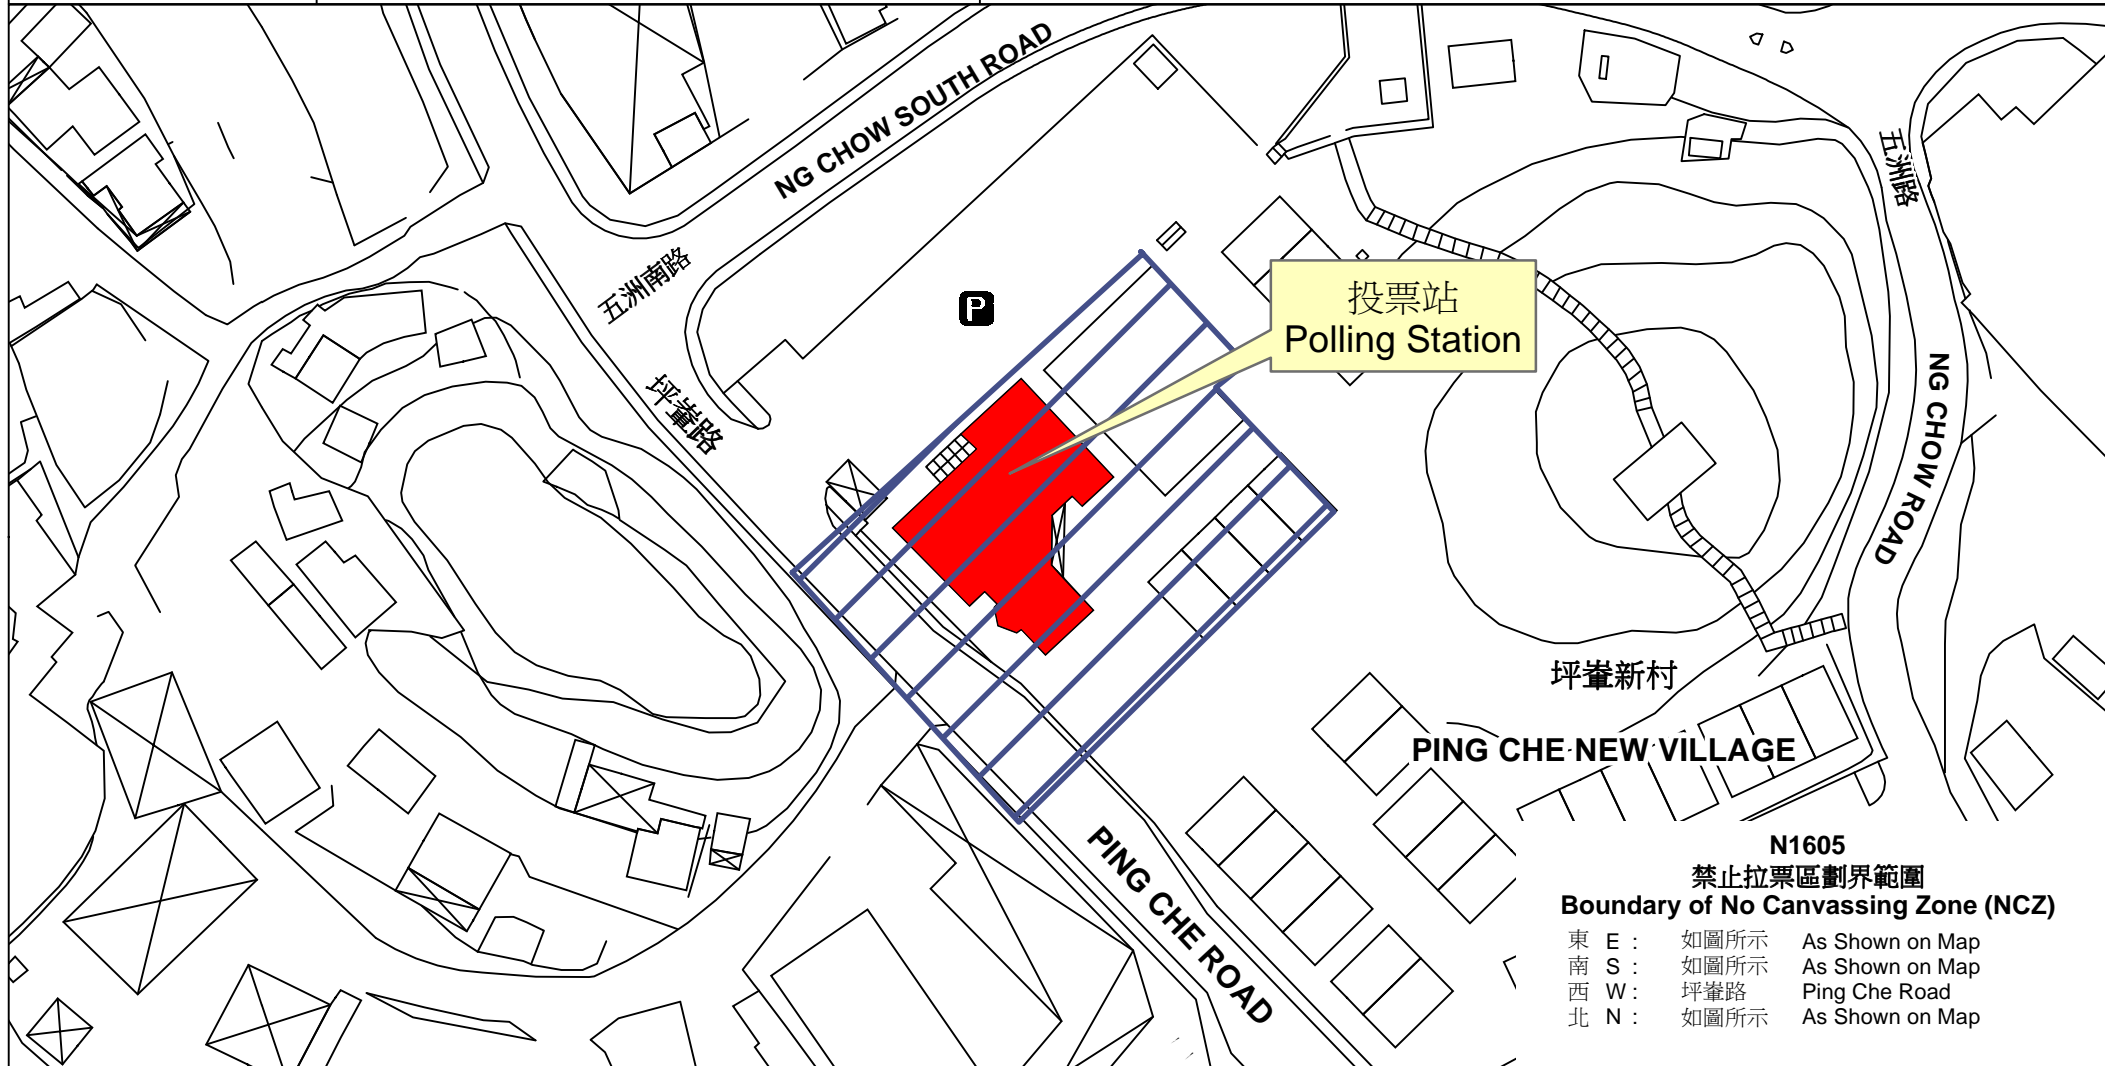

# 投票站位置圖和禁止拉票區 Polling Station - Location Plan & No Canvassing Zone

投票站編號 Polling Station Code  <b>N1605</b>	2018年立法會補選地方選區編號及名稱 Code & Name of Geographical Constituency for 2018 Legislative Council By-election  <b>LC5                      新界東                      NEW TERRITORIES EAST</b>	名稱及地址 Name & Address  打鼓嶺社區會堂 新界打鼓嶺坪峯路136號打鼓嶺鄉村中心政府大樓地下 Ta Kwu Ling Community Hall G/F, Ta Kwu Ling Rural Centre Government Building, 136 Ping Che Road, Ta Kwu Ling, New Territories
---	--	--

**N1605  
 禁止拉票區劃界範圍  
 Boundary of No Canvassing Zone (NCZ)**

東 E :	如圖所示	As Shown on Map
南 S :	如圖所示	As Shown on Map
西 W :	坪峯路	Ping Che Road
北 N :	如圖所示	As Shown on Map

 禁止拉票區  
 No Canvassing Zone