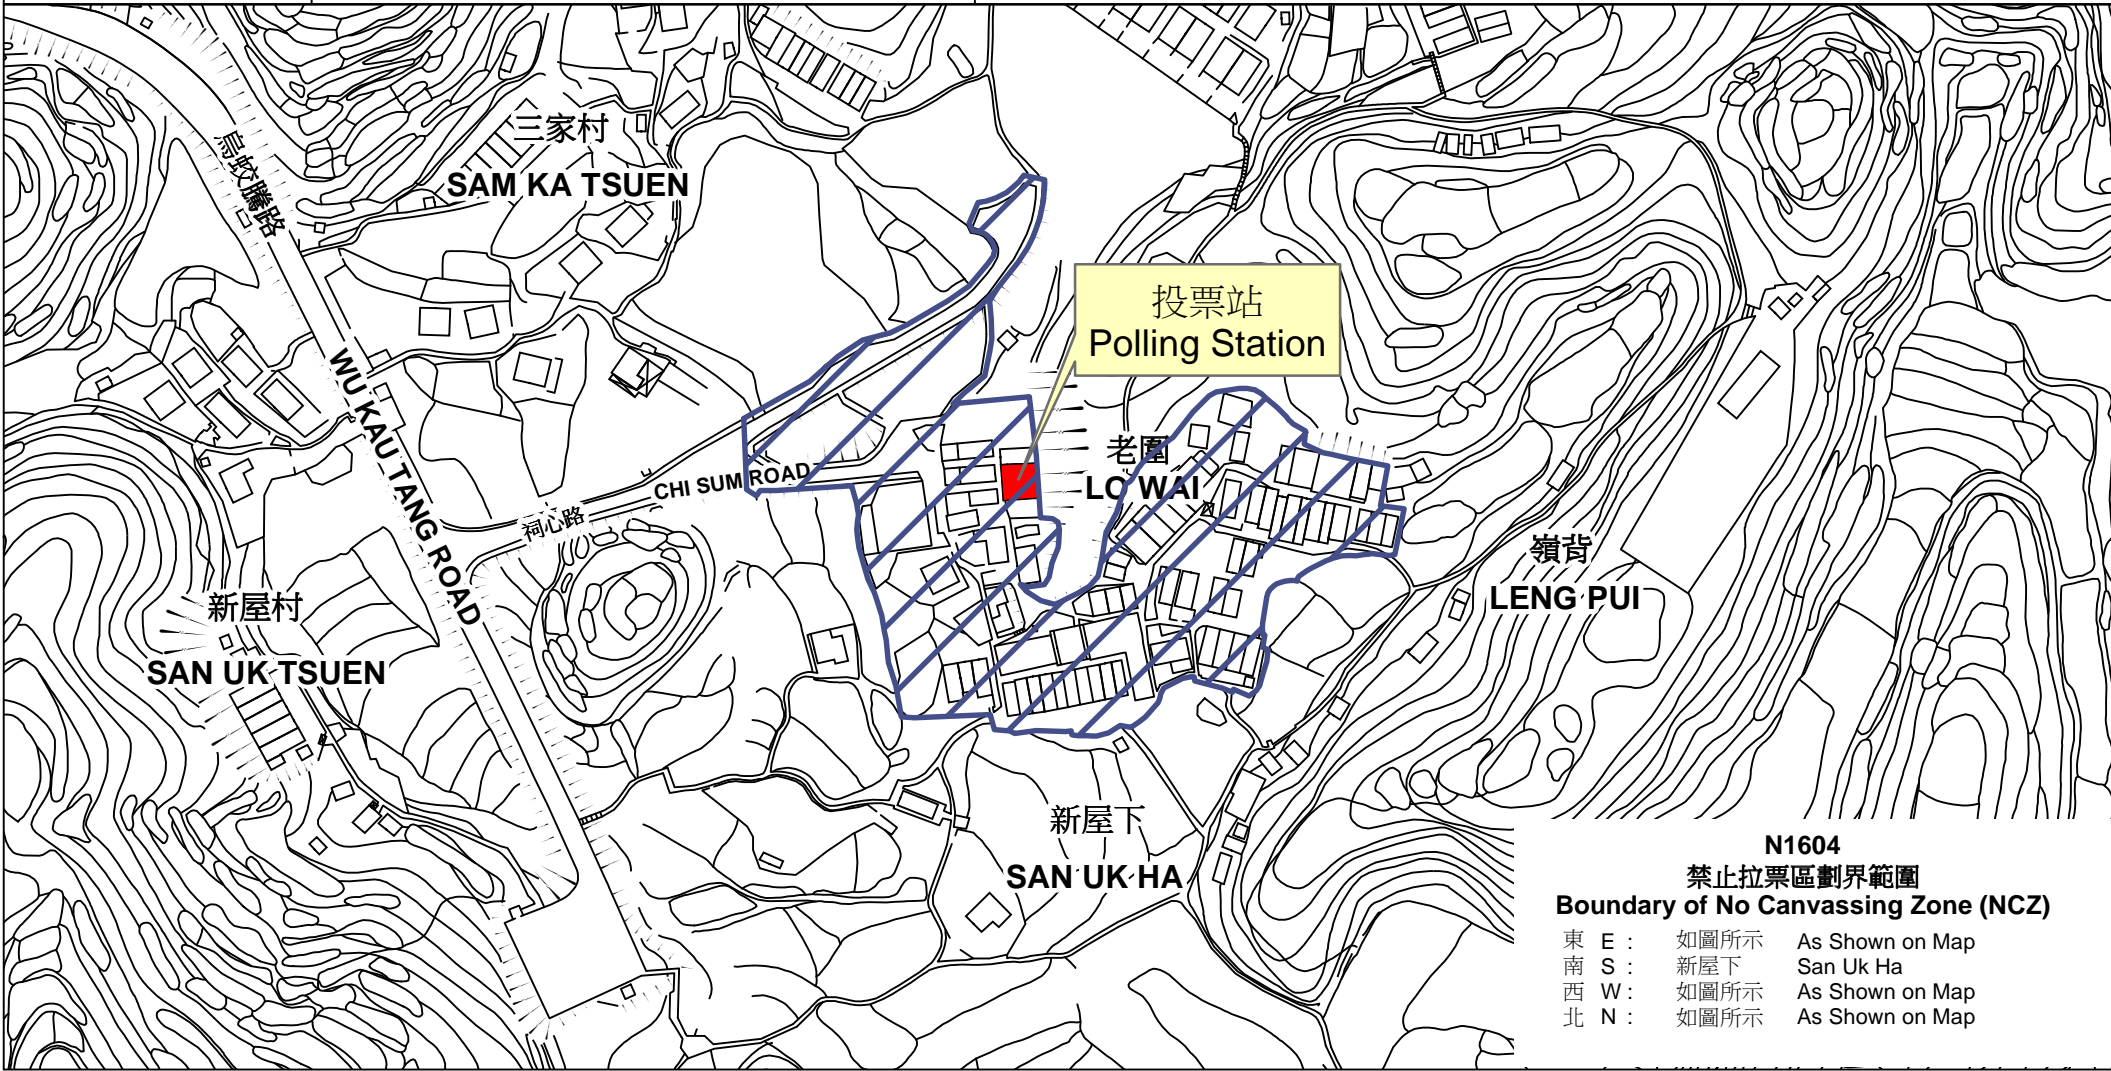

投票站位置圖和禁止拉票區 Polling Station - Location Plan & No Canvassing Zone

投票站編號 Polling Station Code N1604	2018年立法會補選地方選區編號及名稱 Code & Name of Geographical Constituency for 2018 Legislative Council By-election LC5 新界東 NEW TERRITORIES EAST	名稱及地址 Name & Address 李氏宗祠 新界沙頭角烏蛟騰村祠心路103號 Lee's Ancestral Hall 103 Chi Sum Road, Wu Kau Tang Village, Sha Tau Kok, New Territories
---	--	--

N1604
禁止拉票區劃界範圍
Boundary of No Canvassing Zone (NCZ)

東 E :	如圖所示	As Shown on Map
南 S :	新屋下	San Uk Ha
西 W :	如圖所示	As Shown on Map
北 N :	如圖所示	As Shown on Map

 禁止拉票區
 No Canvassing Zone