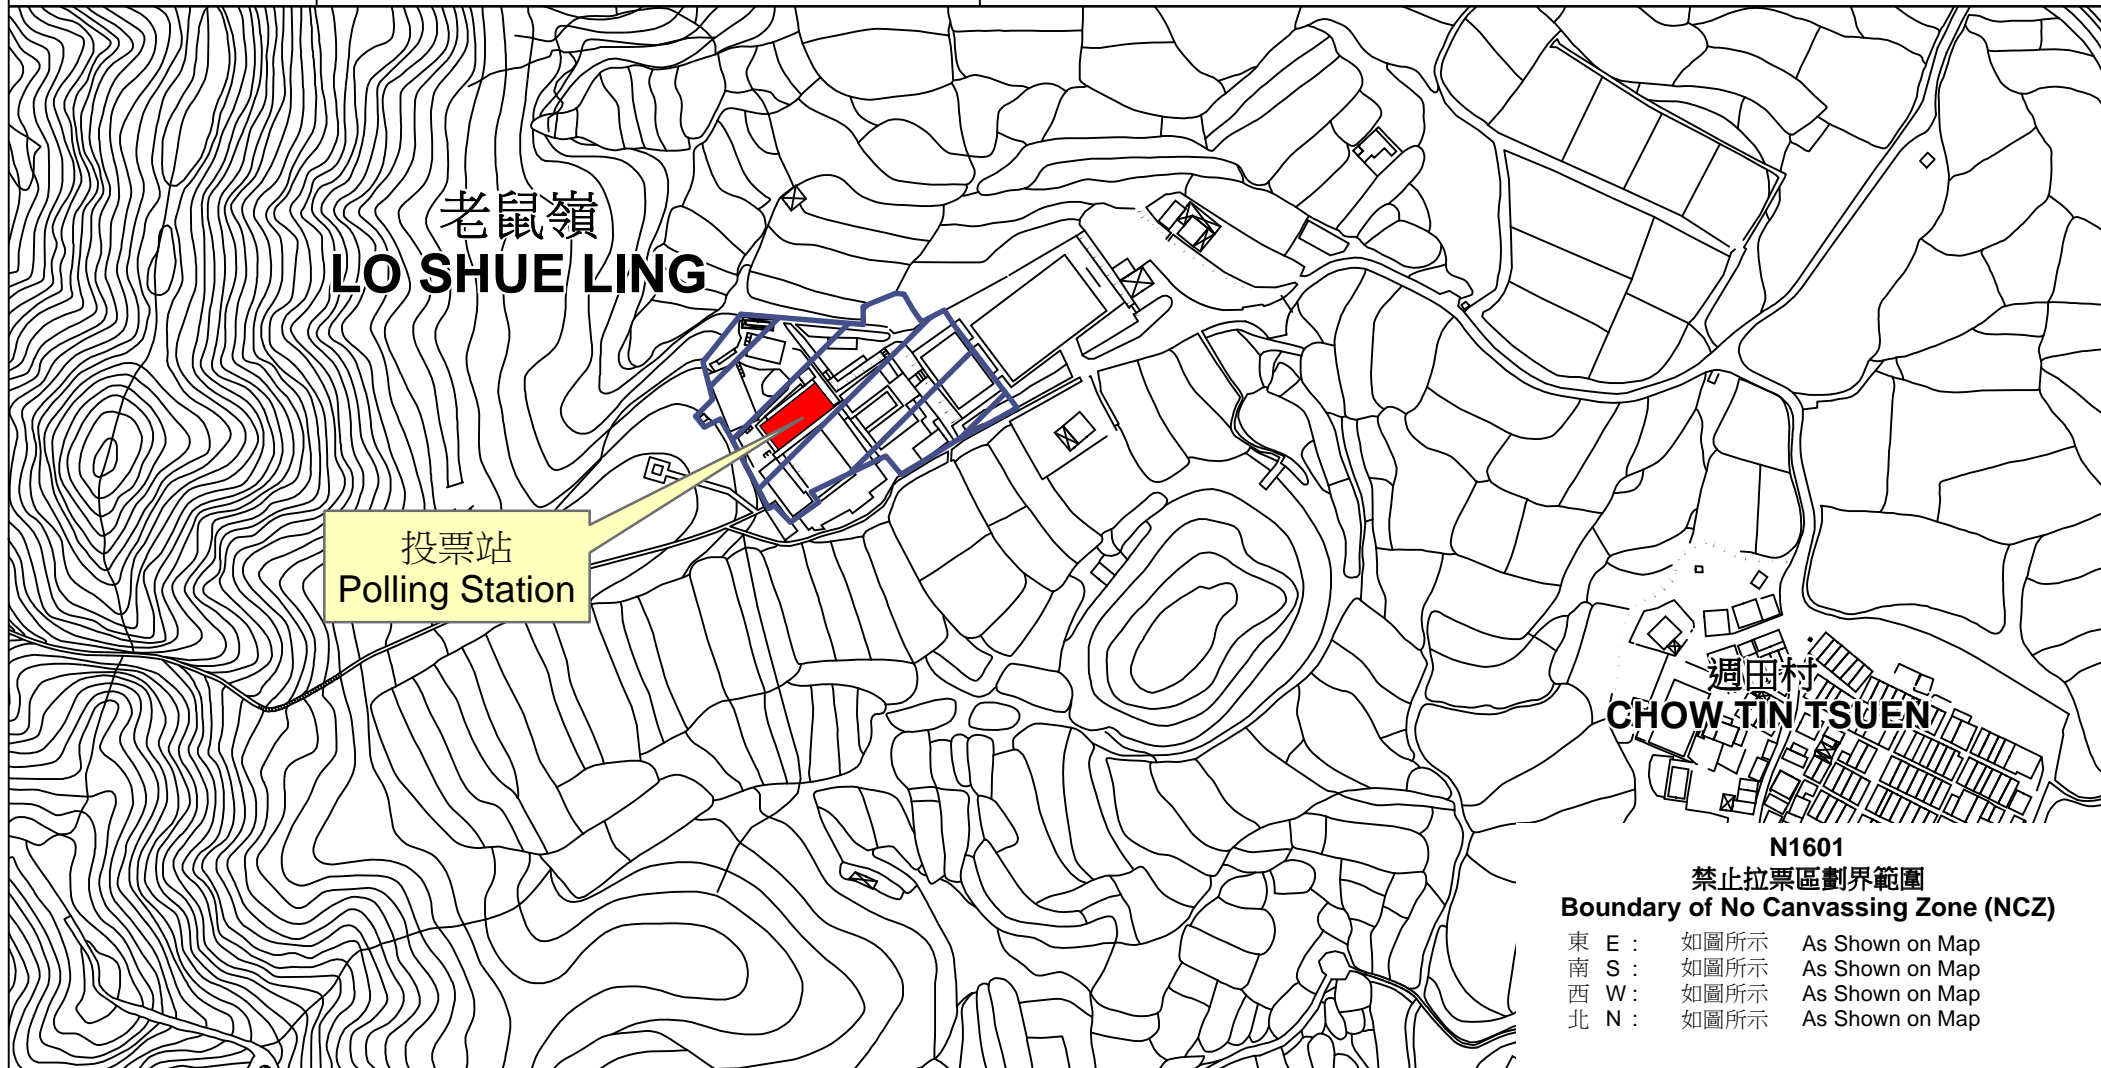

投票站位置圖和禁止拉票區 Polling Station - Location Plan & No Canvassing Zone

投票站編號 Polling Station Code N1601	2018年立法會補選地方選區編號及名稱 Code & Name of Geographical Constituency for 2018 Legislative Council By-election LC5 新界東 NEW TERRITORIES EAST	名稱及地址 Name & Address 打鼓嶺嶺英公立學校 新界北區打鼓嶺週田村 Ta Ku Ling Ling Ying Public School Chow Tin Village, Ta Ku Ling, North District, New Territories
---	--	---

N1601
禁止拉票區劃界範圍
Boundary of No Canvassing Zone (NCZ)
 東 E : 如圖所示 As Shown on Map
 南 S : 如圖所示 As Shown on Map
 西 W : 如圖所示 As Shown on Map
 北 N : 如圖所示 As Shown on Map

 禁止拉票區
 No Canvassing Zone