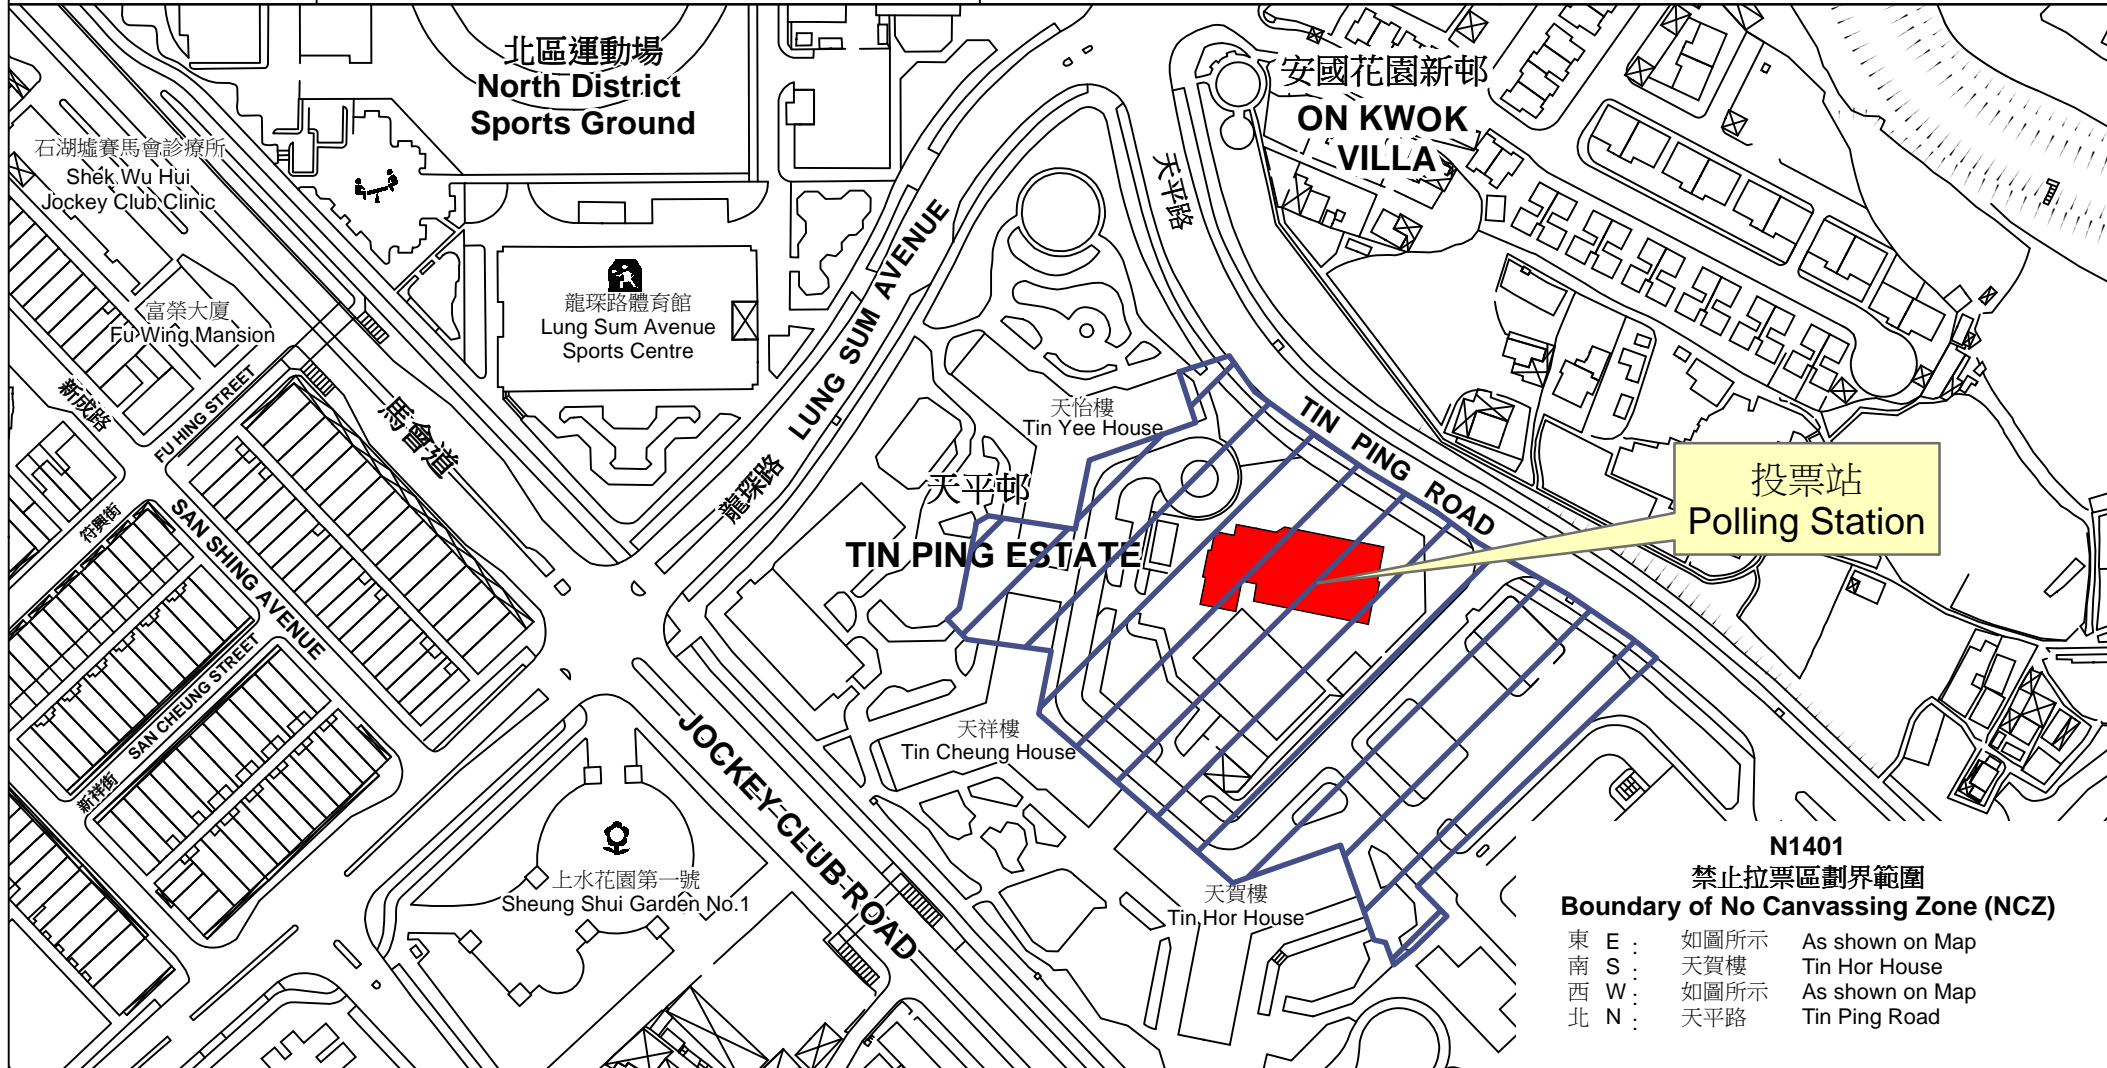

投票站位置圖和禁止拉票區 Polling Station - Location Plan & No Canvassing Zone

投票站編號 Polling Station Code	2018年立法會補選地方選區編號及名稱 Code & Name of Geographical Constituency for 2018 Legislative Council By-election	名稱及地址 Name & Address
<p>N1401</p>	<p>LC5 新界東 NEW TERRITORIES EAST</p>	<p>石湖墟公立學校 新界上水天平邨 Shek Wu Hui Public School Tin Ping Estate, Sheung Shui, New Territories</p>

N1401
禁止拉票區劃界範圍
Boundary of No Canvassing Zone (NCZ)

東 E :	如圖所示	As shown on Map
南 S :	天賀樓	Tin Hor House
西 W :	如圖所示	As shown on Map
北 N :	天平路	Tin Ping Road

 禁止拉票區
No Canvassing Zone