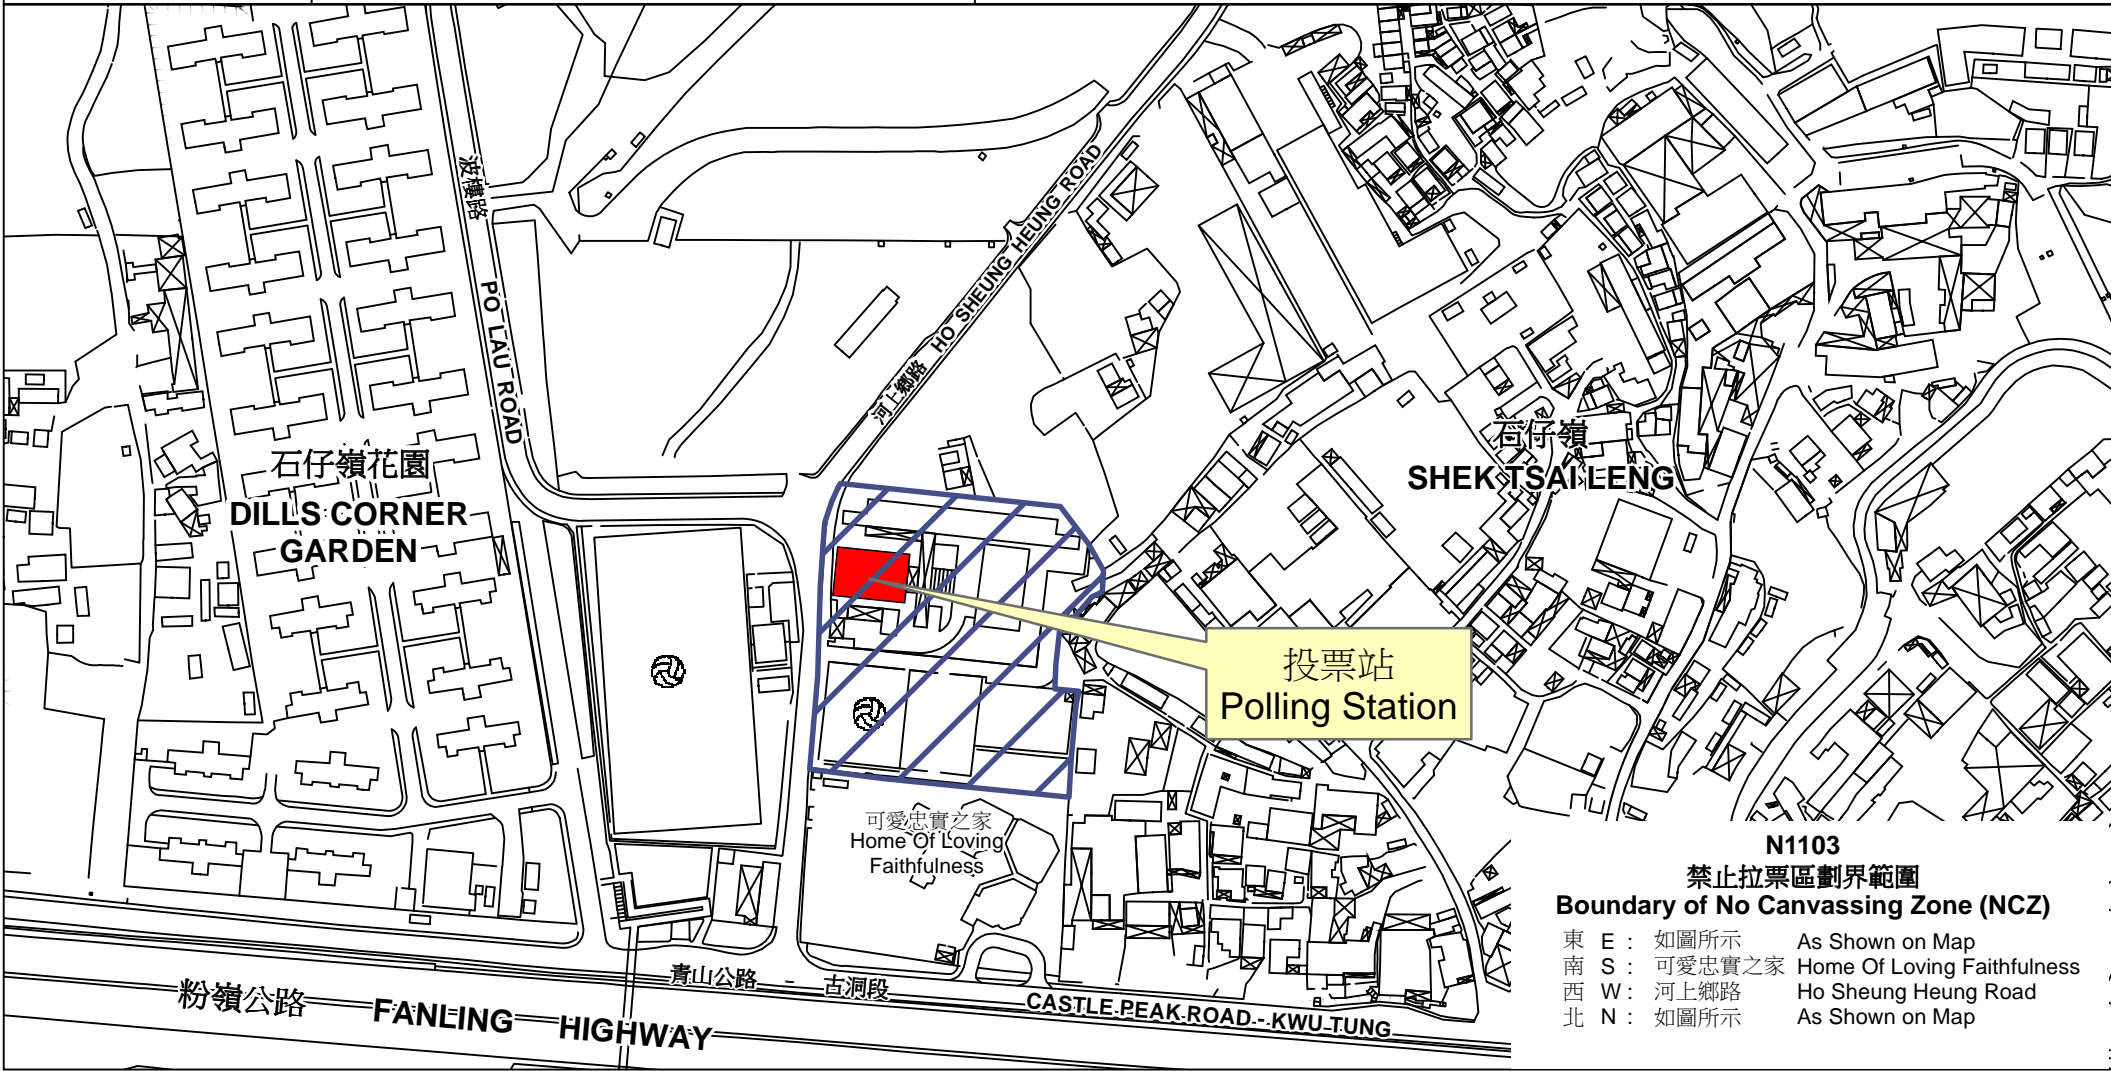

投票站位置圖和禁止拉票區 Polling Station - Location Plan & No Canvassing Zone

投票站編號 Polling Station Code N1103	2018年立法會補選地方選區編號及名稱 Code & Name of Geographical Constituency for 2018 Legislative Council By-election LC5 新界東 NEW TERRITORIES EAST	名稱及地址 Name & Address 古洞公立愛華學校 新界上水古洞村河上鄉路 Ku Tung Public Oi Wah School Ho Sheung Heung Road, Kwu Tung Village, Sheung Shui, New Territories
---	--	--

N1103
禁止拉票區劃界範圍
Boundary of No Canvassing Zone (NCZ)

東 E :	如圖所示	As Shown on Map
南 S :	可愛忠實之家	Home Of Loving Faithfulness
西 W :	河上鄉路	Ho Sheung Heung Road
北 N :	如圖所示	As Shown on Map

 禁止拉票區
 No Canvassing Zone