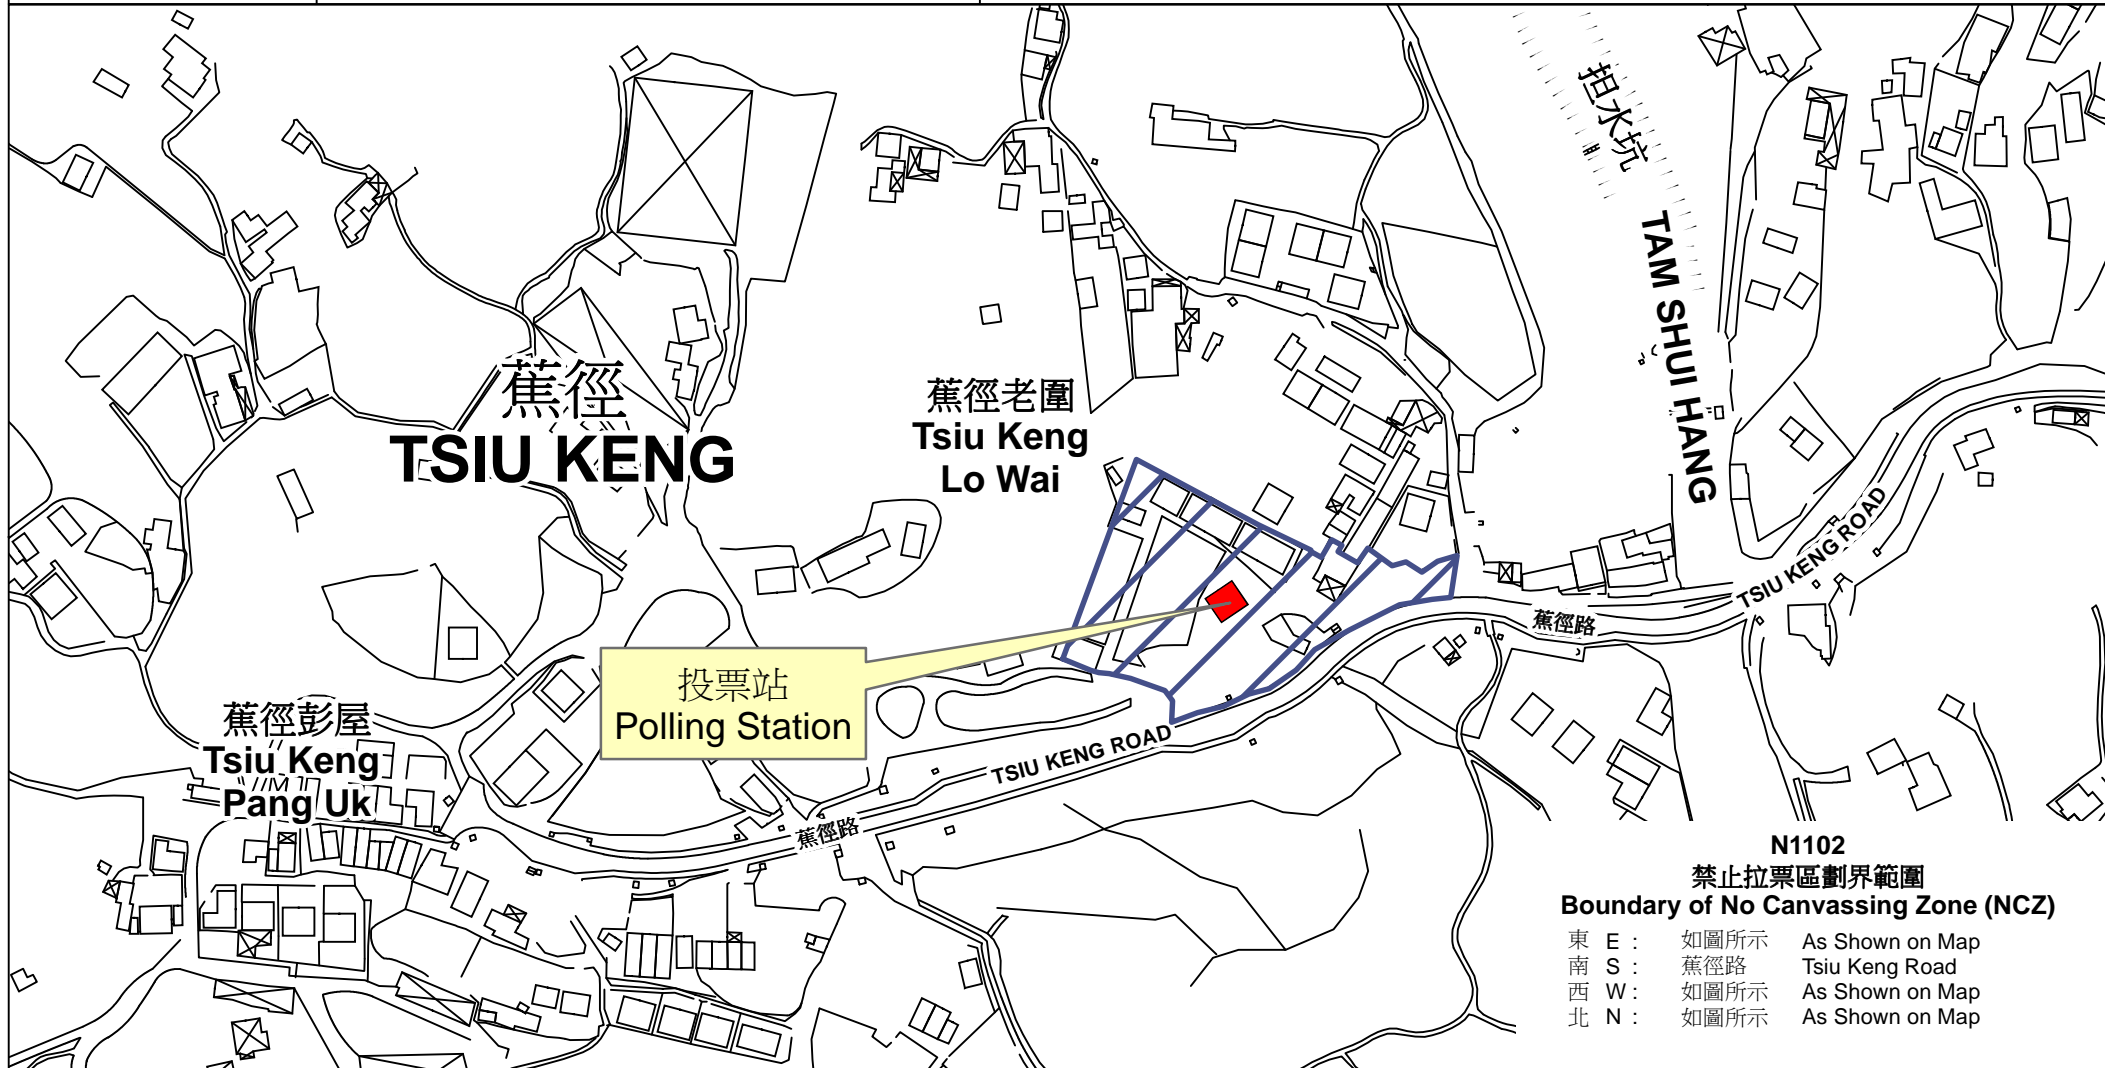

投票站位置圖和禁止拉票區 Polling Station - Location Plan & No Canvassing Zone

投票站編號 Polling Station Code	2018年立法會補選地方選區編號及名稱 Code & Name of Geographical Constituency for 2018 Legislative Council By-election	名稱及地址 Name & Address
N1102	LC5 新界東 NEW TERRITORIES EAST	蕉徑村公所 新界上水蕉徑老圍 Tsiu Keng Village Office Tsiu Keng Lo Wai, Sheung Shui, New Territories

N1102
禁止拉票區劃界範圍
Boundary of No Canvassing Zone (NCZ)

東 E :	如圖所示	As Shown on Map
南 S :	蕉徑路	Tsiu Keng Road
西 W :	如圖所示	As Shown on Map
北 N :	如圖所示	As Shown on Map

 禁止拉票區
 No Canvassing Zone