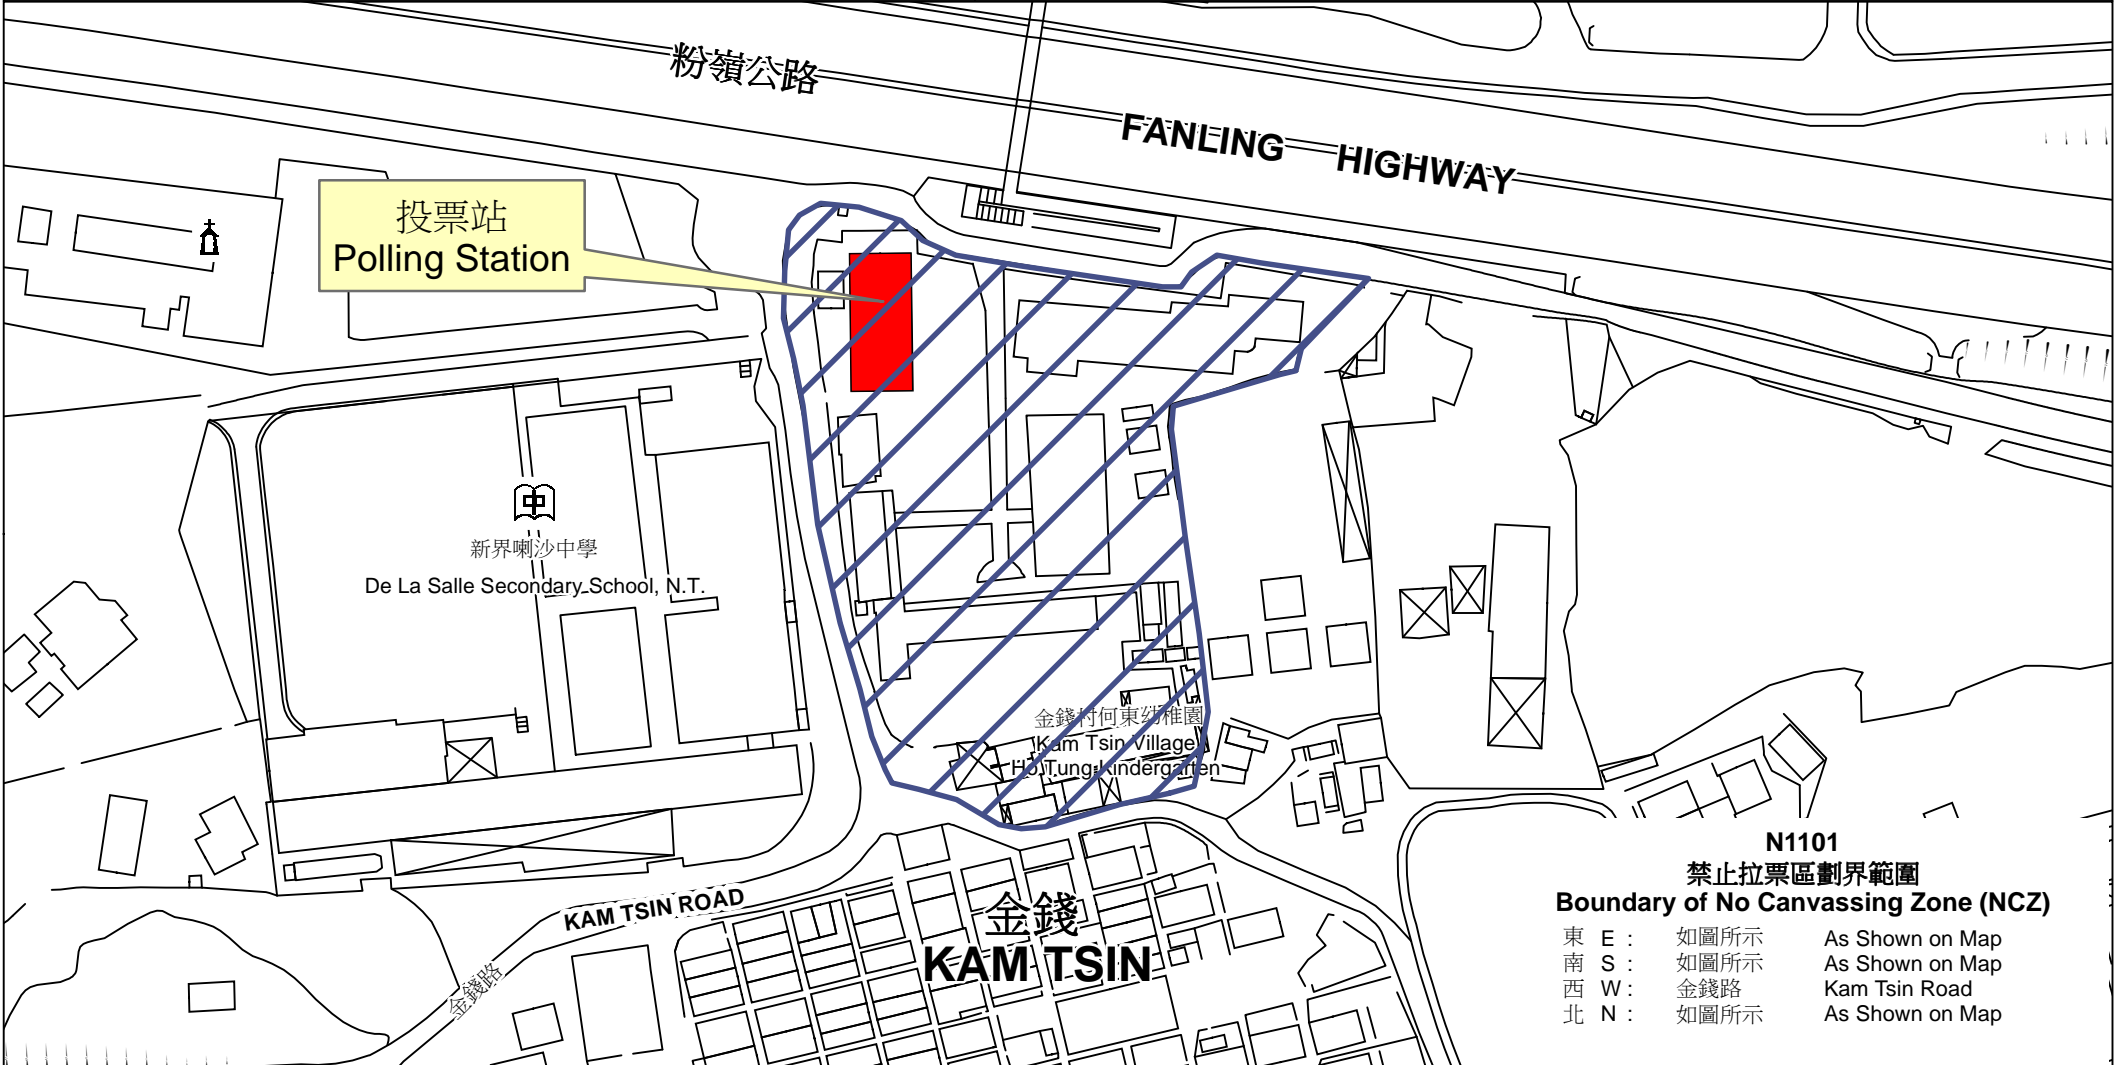

投票站位置圖和禁止拉票區 Polling Station - Location Plan & No Canvassing Zone

<p>投票站編號 Polling Station Code</p> <p>N1101</p>	<p>2018年立法會補選地方選區編號及名稱 Code & Name of Geographical Constituency for 2018 Legislative Council By-election</p> <p>LC5 新界東 NEW TERRITORIES EAST</p>	<p>名稱及地址 Name & Address</p> <p>金錢村何東學校 新界上水金錢村 Kam Tsin Village Ho Tung School Kam Tsin Village, Sheung Shui, New Territories</p>
---	--	---

 禁止拉票區
No Canvassing Zone