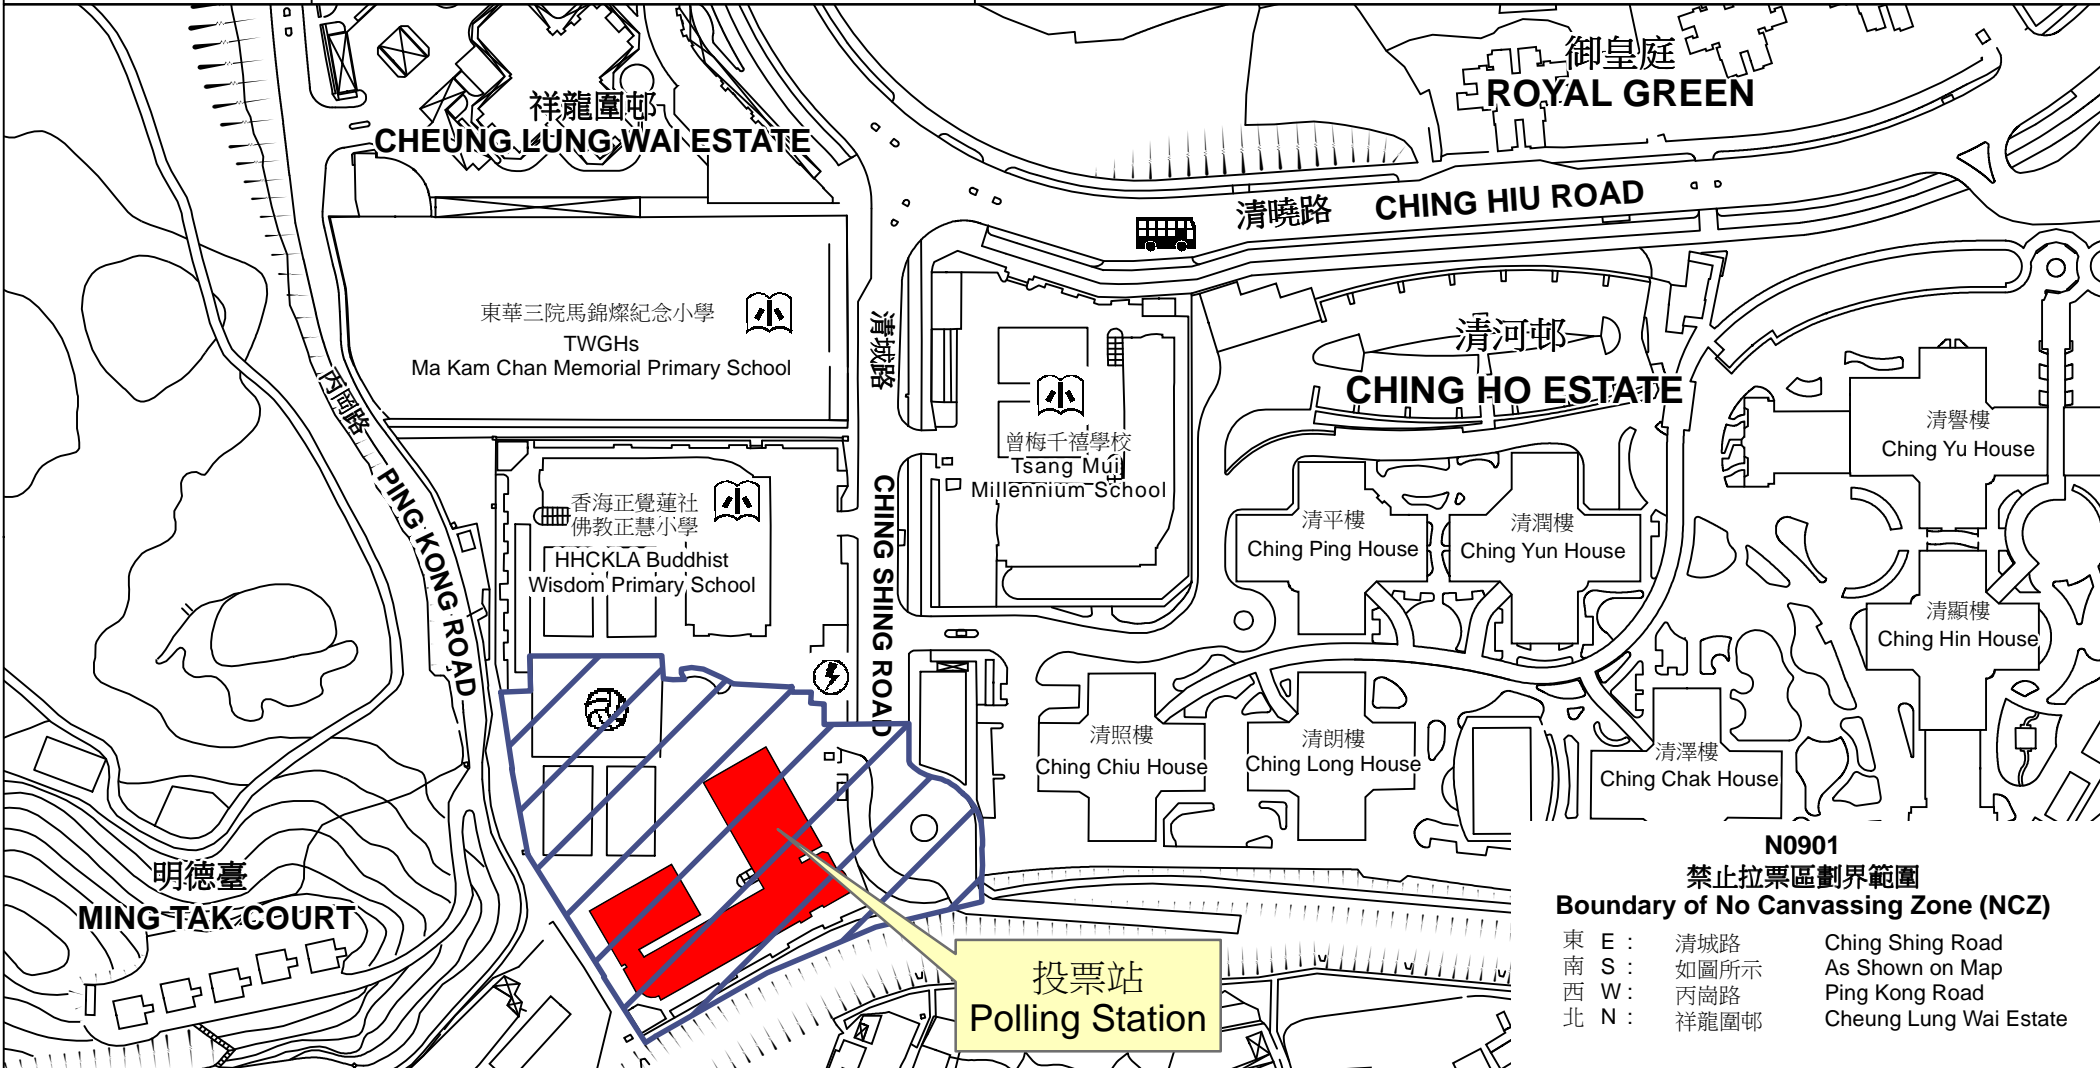

投票站位置圖和禁止拉票區 Polling Station - Location Plan & No Canvassing Zone

投票站編號 Polling Station Code  <b>N0901</b>	2018年立法會補選地方選區編號及名稱 Code & Name of Geographical Constituency for 2018 Legislative Council By-election  <b>LC5                      新界東                      NEW TERRITORIES EAST</b>	名稱及地址 Name & Address  風采中學 (教育評議會主辦) 新界上水清城路8號 Elegantia College (Sponsored by Education Convergence) 8 Ching Shing Road, Sheung Shui, New Territories
---	--	--

**N0901**  
**禁止拉票區劃界範圍**  
**Boundary of No Canvassing Zone (NCZ)**  
 東 E : 清城路 Ching Shing Road  
 南 S : 如圖所示 As Shown on Map  
 西 W : 丙崗路 Ping Kong Road  
 北 N : 祥龍圍邨 Cheung Lung Wai Estate

 禁止拉票區  
 No Canvassing Zone