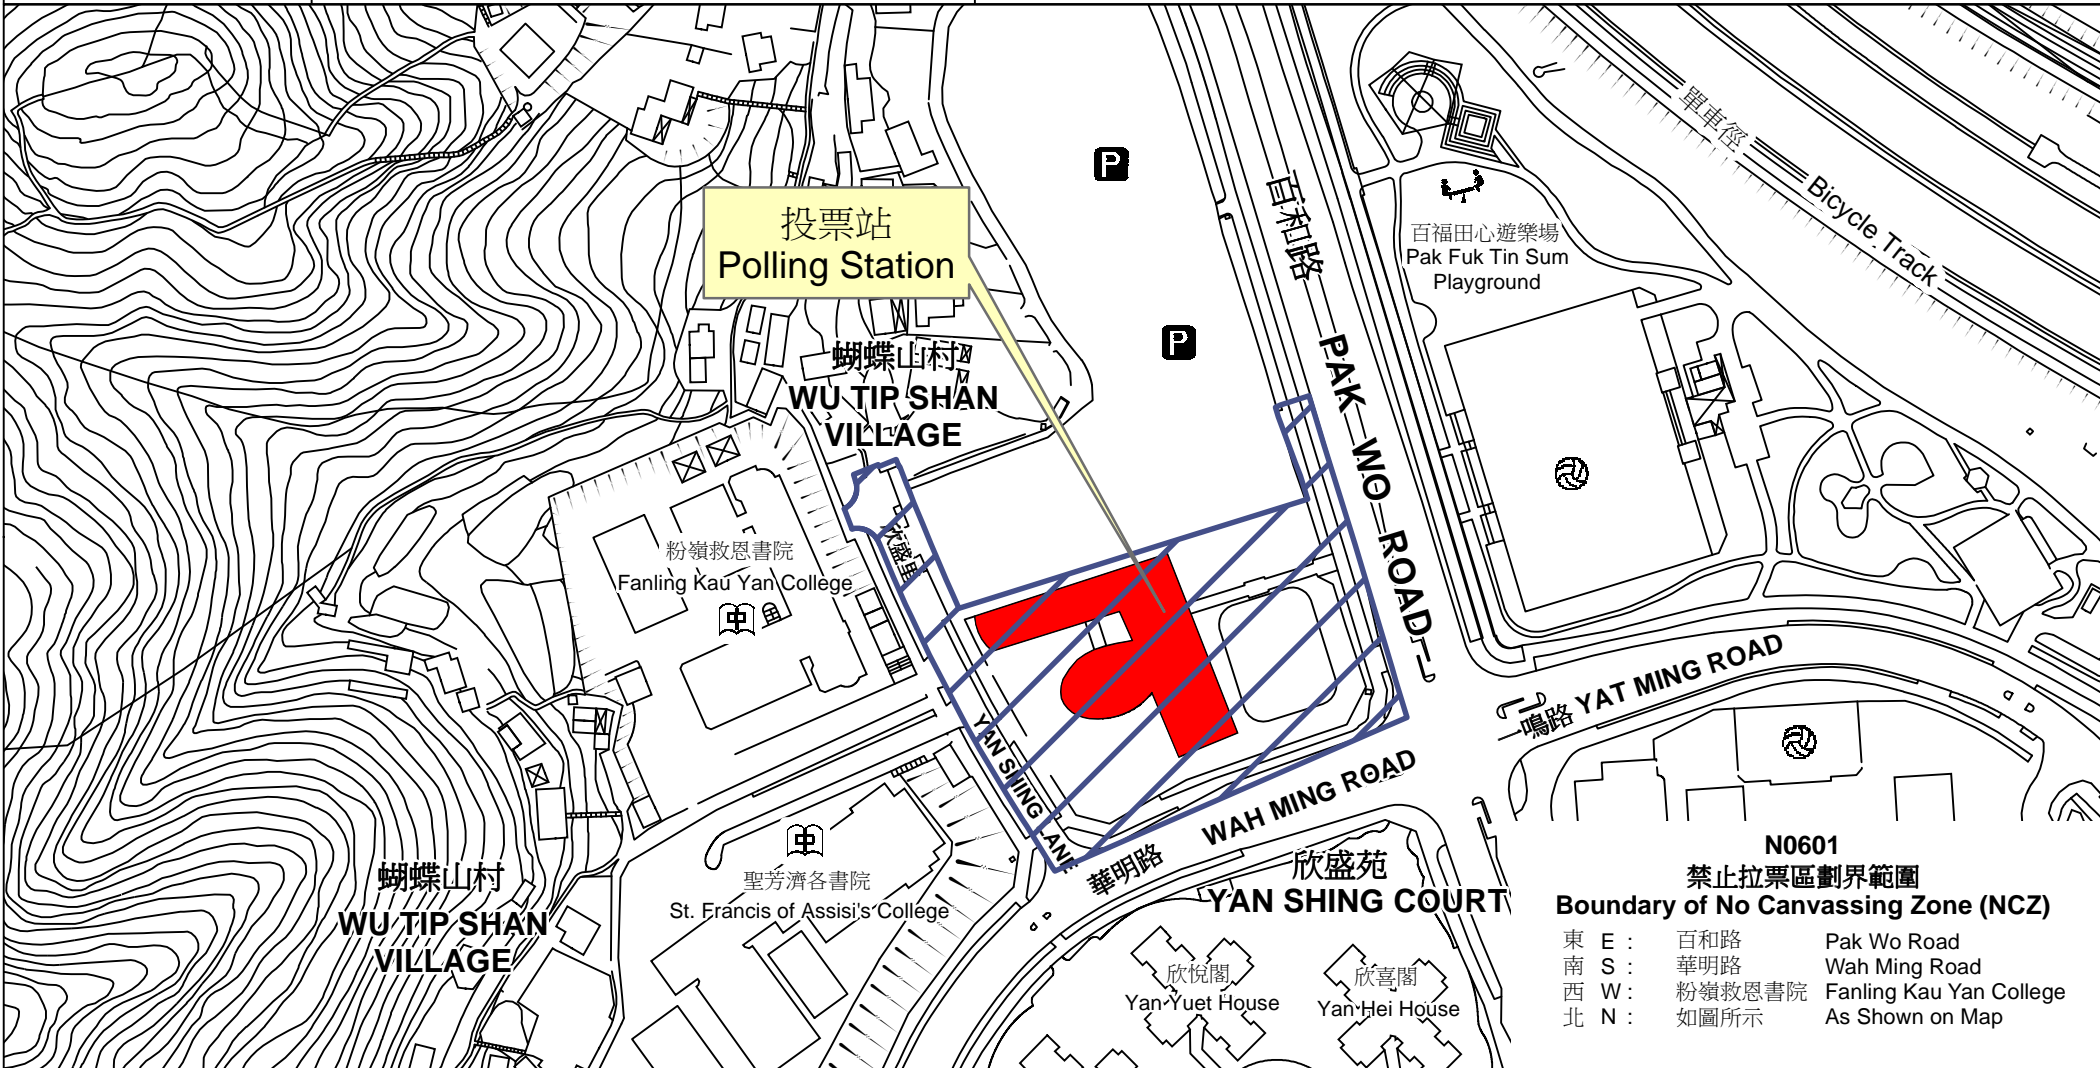

投票站位置圖和禁止拉票區 Polling Station - Location Plan & No Canvassing Zone

投票站編號 Polling Station Code	2018年立法會補選地方選區編號及名稱 Code & Name of Geographical Constituency for 2018 Legislative Council By-election	名稱及地址 Name & Address
N0601	LC5 新界東 NEW TERRITORIES EAST	香海正覺蓮社佛教普光學校 新界粉嶺欣盛里2號 HHCKLA Buddhist Po Kwong School 2 Yan Shing Lane, Fanling, New Territories

 禁止拉票區
No Canvassing Zone