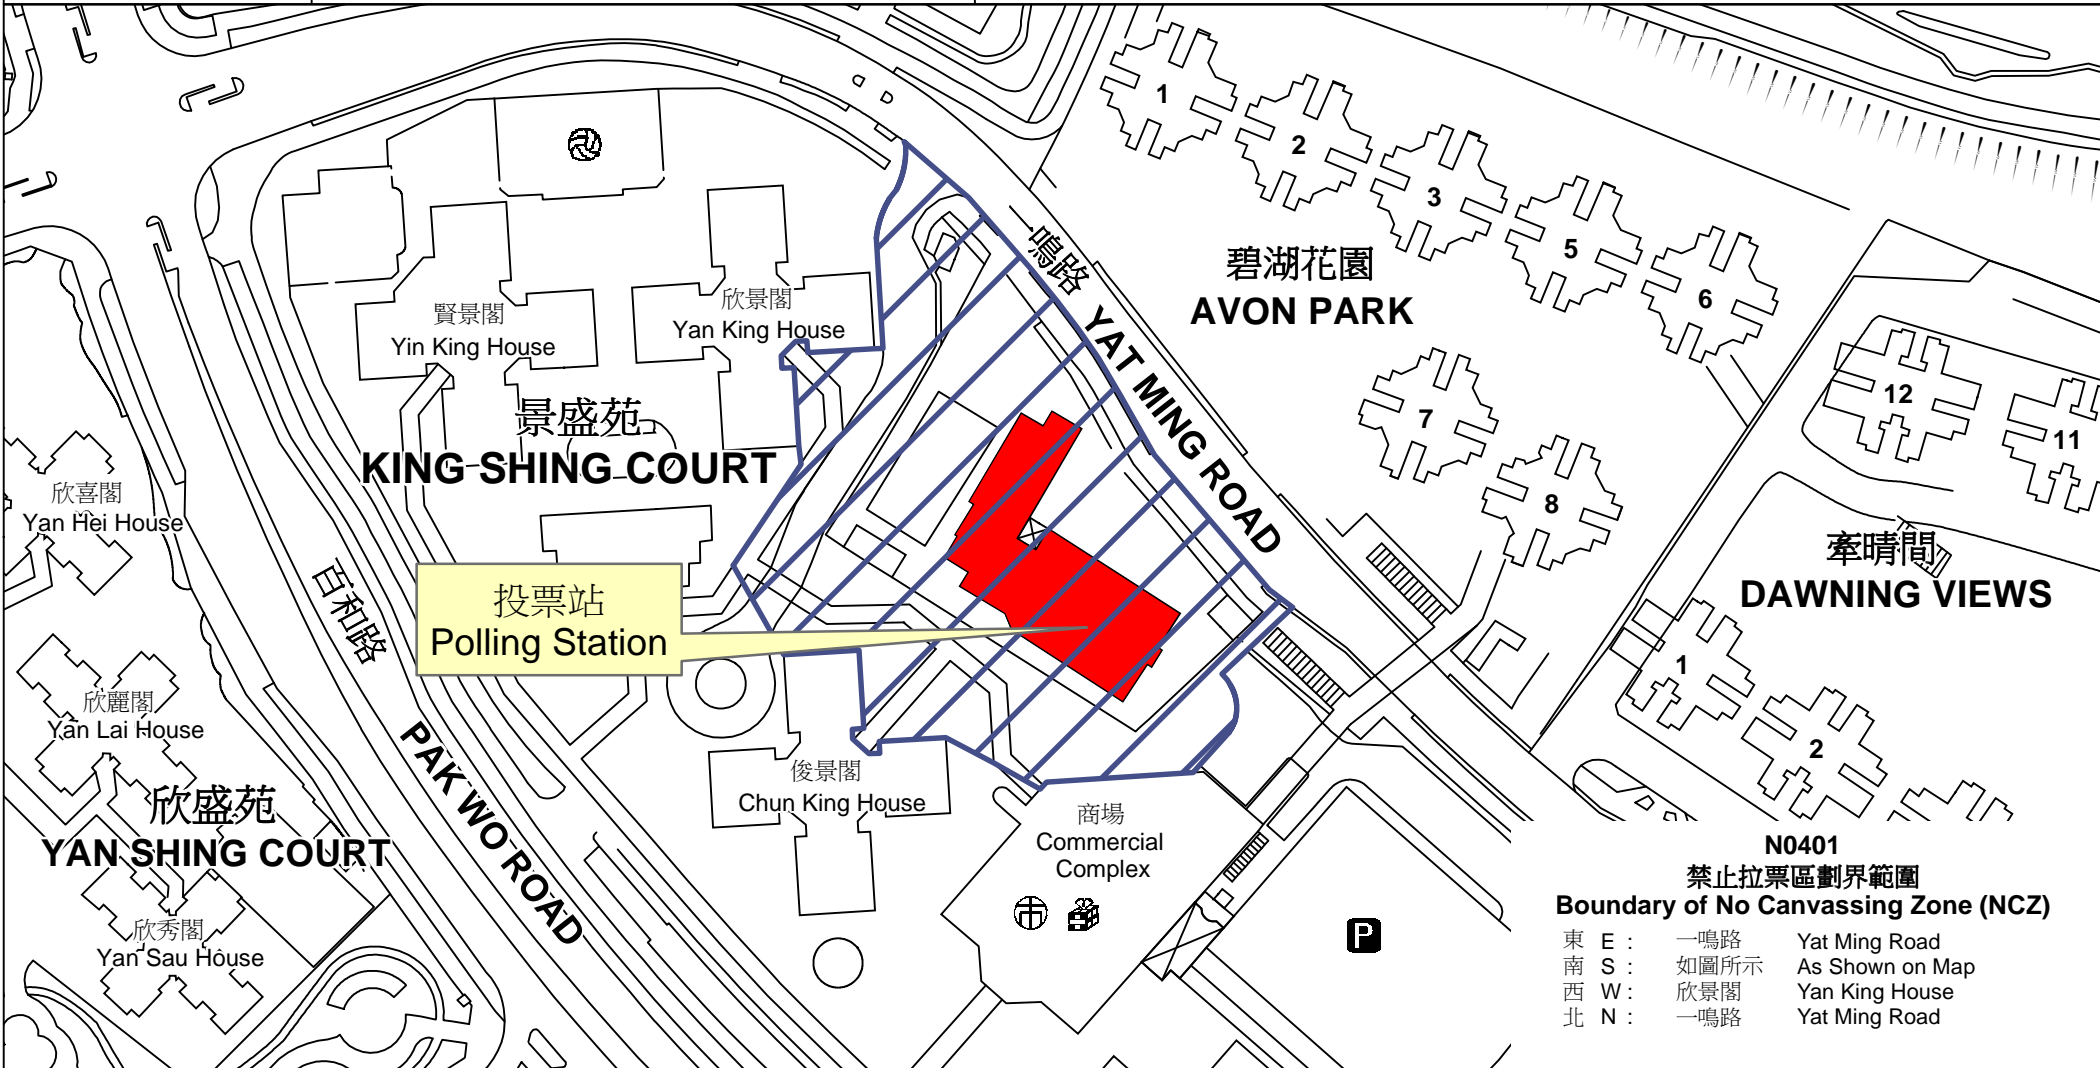

投票站位置圖和禁止拉票區 Polling Station - Location Plan & No Canvassing Zone

投票站編號 Polling Station Code	2018年立法會補選地方選區編號及名稱 Code & Name of Geographical Constituency for 2018 Legislative Council By-election	名稱及地址 Name & Address
N0401	LC5 新界東 NEW TERRITORIES EAST	香海正覺蓮社佛教正覺蓮社學校 新界粉嶺一鳴路12號 HHCKLA Buddhist Ching Kok Lin Association School 12 Yat Ming Road, Fanling, New Territories

 禁止拉票區
No Canvassing Zone