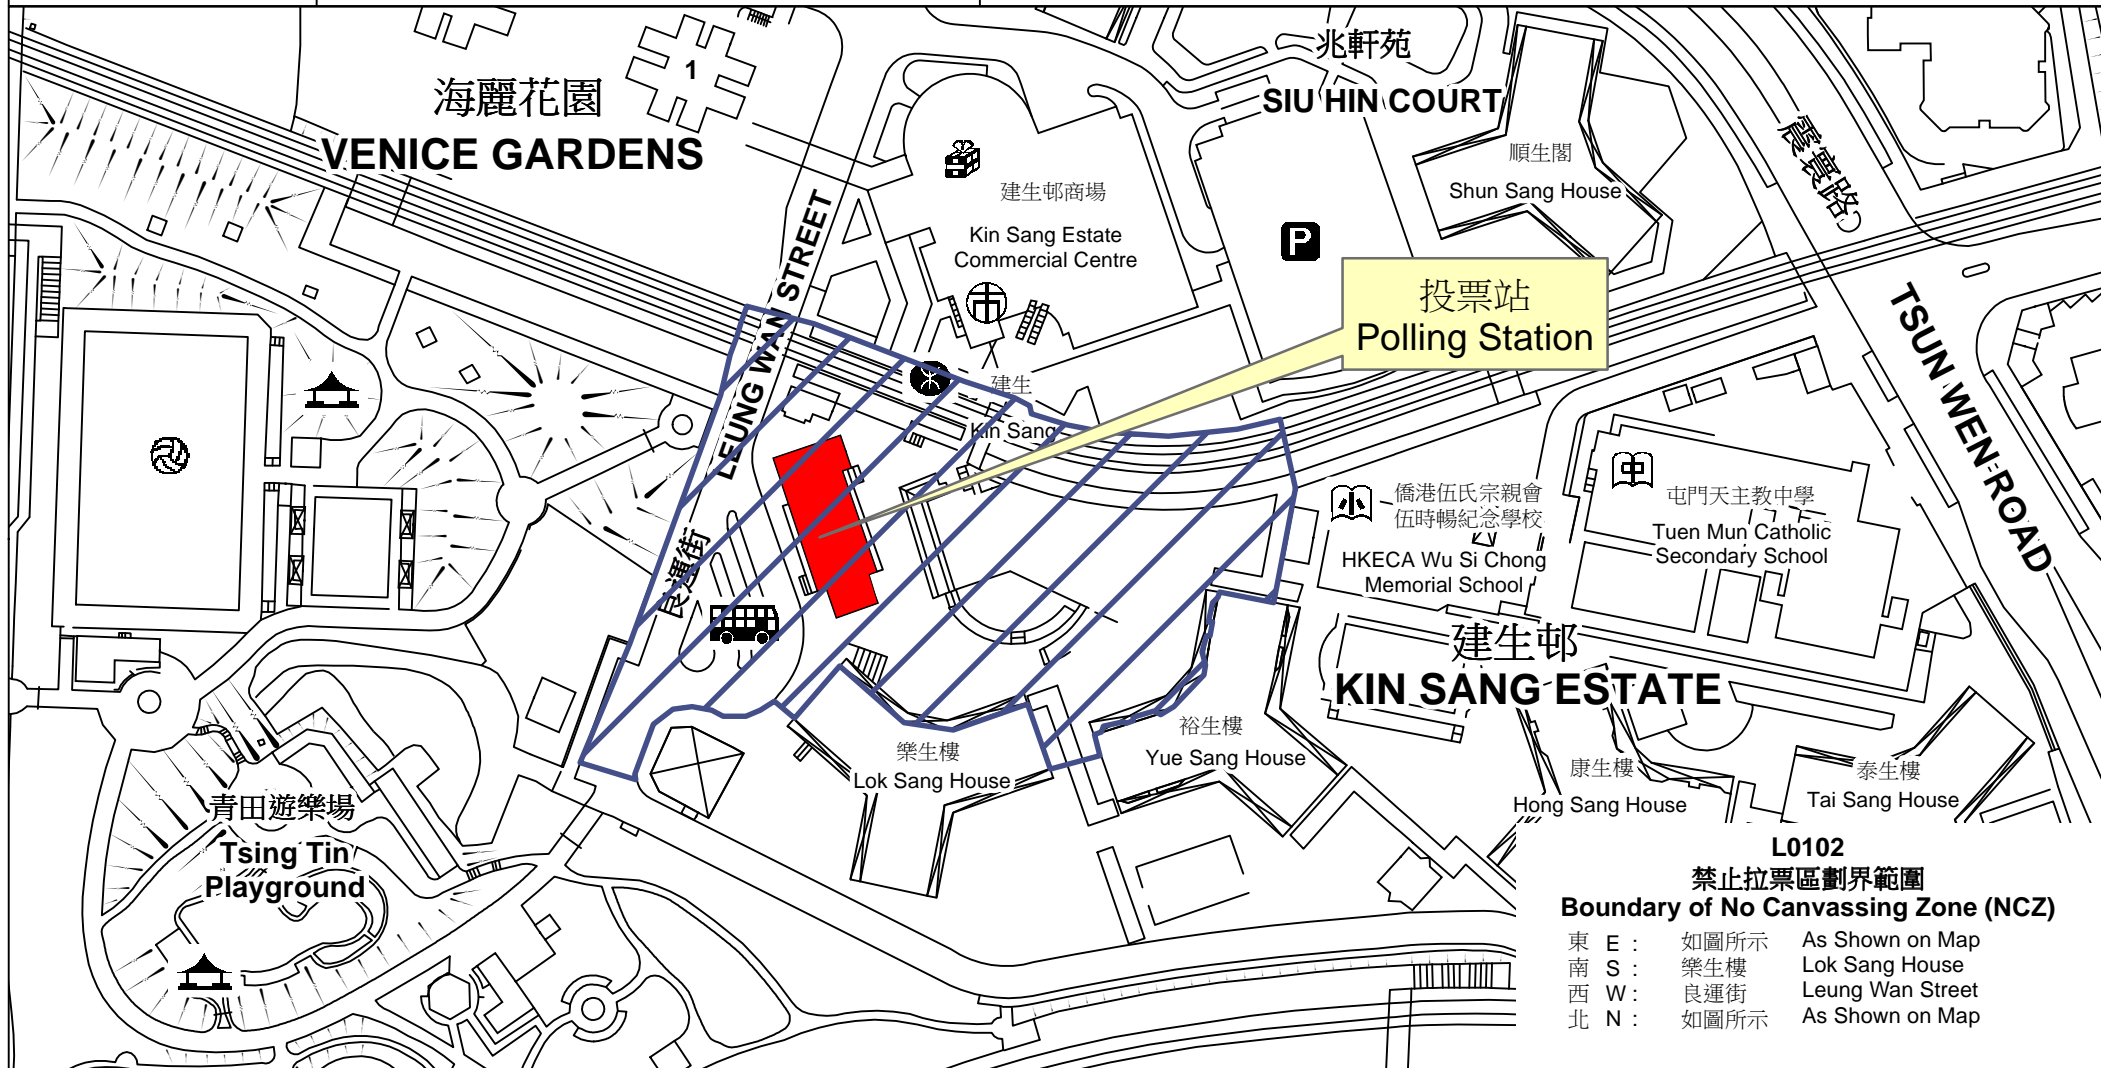

# 投票站位置圖和禁止拉票區 Polling Station - Location Plan & No Canvassing Zone

投票站編號 Polling Station Code  <b>L0102</b>	2018年立法會補選區域名稱 Name of District for 2018 Legislative Council By-election  <b>屯門 TUEN MUN</b>	名稱及地址 Name & Address  建生社區會堂 新界屯門建生邨 <b>Kin Sang Community Hall                      Kin Sang Estate, Tuen Mun, New Territories</b>
---	--	--

**L0102**  
**禁止拉票區劃界範圍**  
**Boundary of No Canvassing Zone (NCZ)**

東 E :	如圖所示	As Shown on Map
南 S :	樂生樓	Lok Sang House
西 W :	良運街	Leung Wan Street
北 N :	如圖所示	As Shown on Map

 禁止拉票區  
 No Canvassing Zone