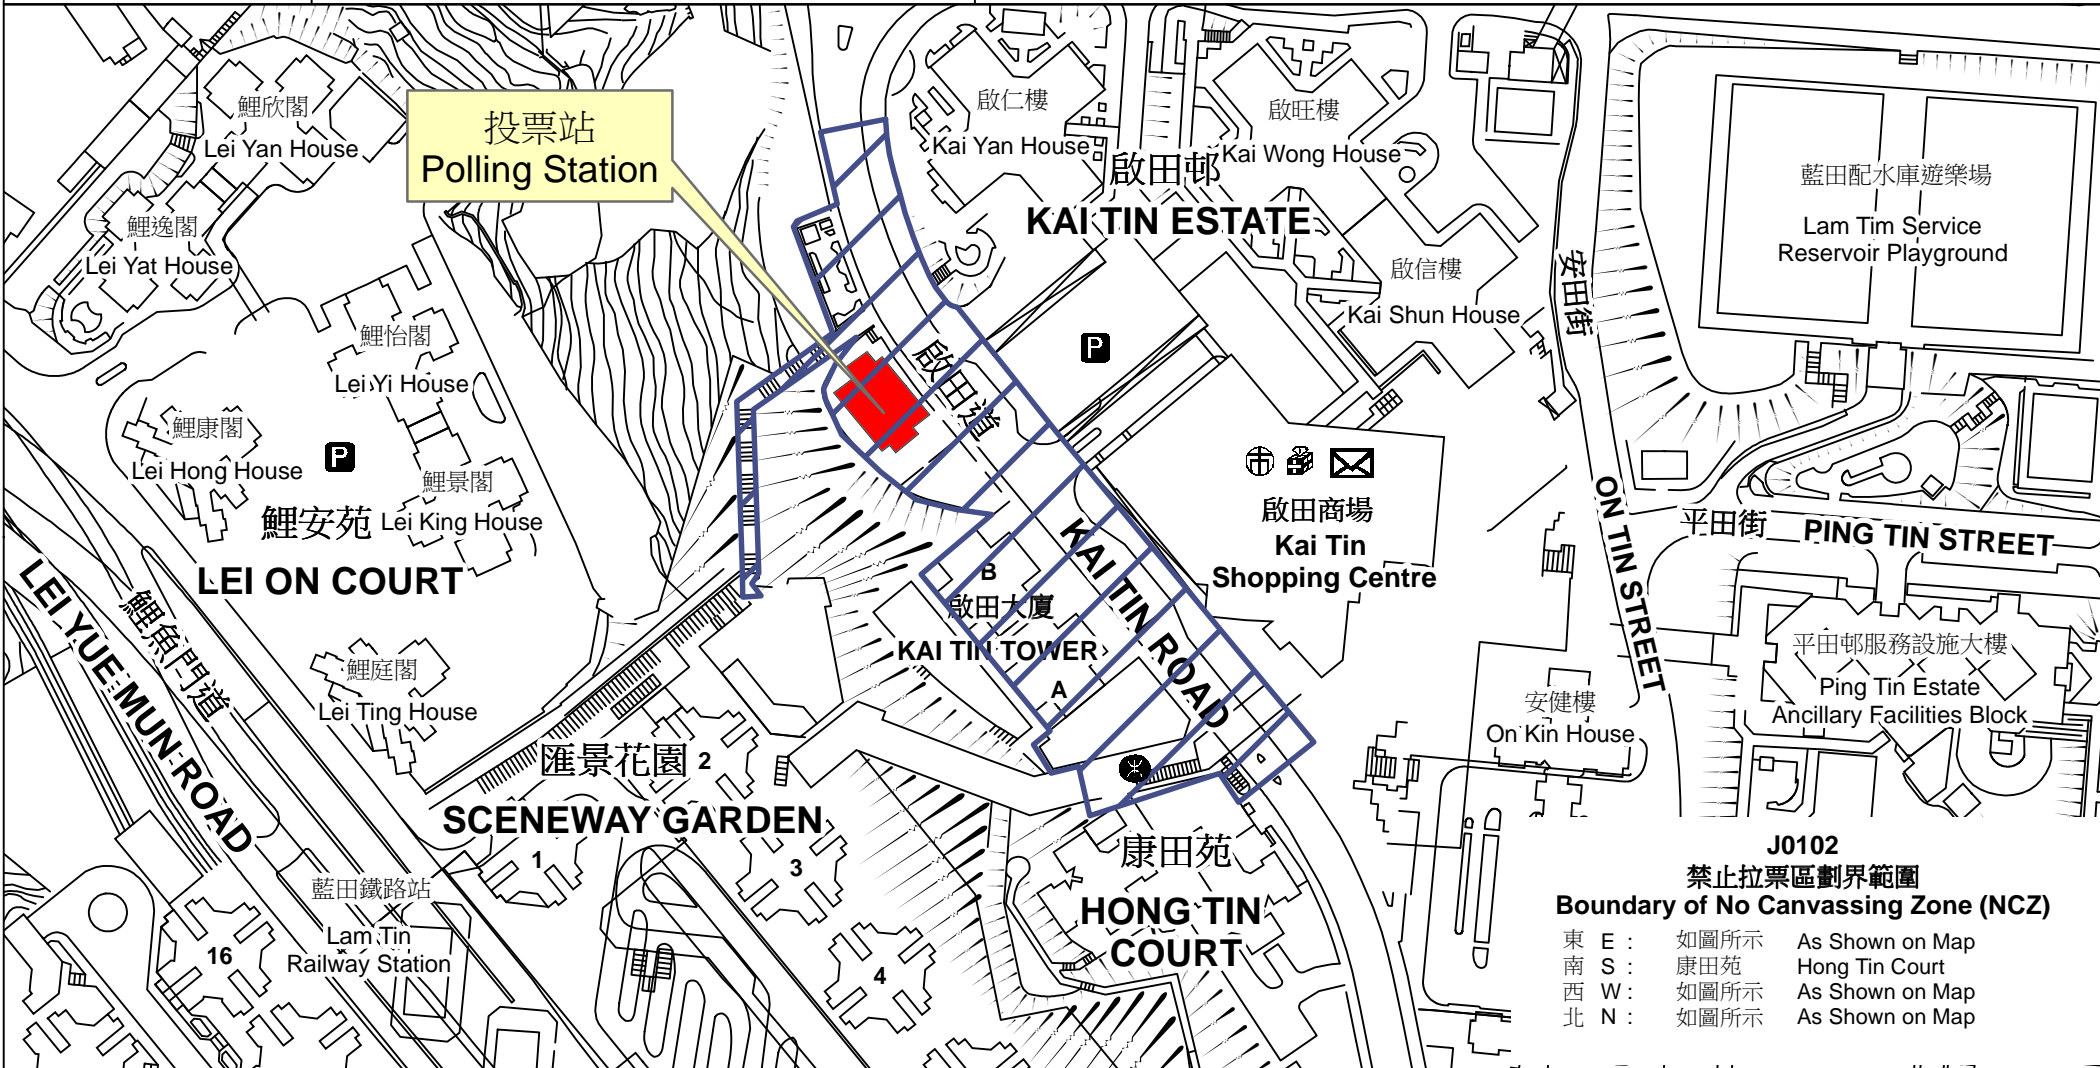

投票站位置圖和禁止拉票區 Polling Station - Location Plan & No Canvassing Zone

投票站編號 Polling Station Code  <b>J0102</b>	2018年立法會補選區域名稱 Name of District for 2018 Legislative Council By-election  <b>觀塘                      KWUN TONG</b>	名稱及地址 Name & Address  藍田(西區)社區中心 九龍藍田啟田道71號 Lam Tin (West) Estate Community Centre 71 Kai Tin Road, Lam Tin, Kowloon
---	--	--

**J0102**  
**禁止拉票區劃界範圍**  
**Boundary of No Canvassing Zone (NCZ)**

東 E :	如圖所示	As Shown on Map
南 S :	康田苑	Hong Tin Court
西 W :	如圖所示	As Shown on Map
北 N :	如圖所示	As Shown on Map

 禁止拉票區  
 No Canvassing Zone