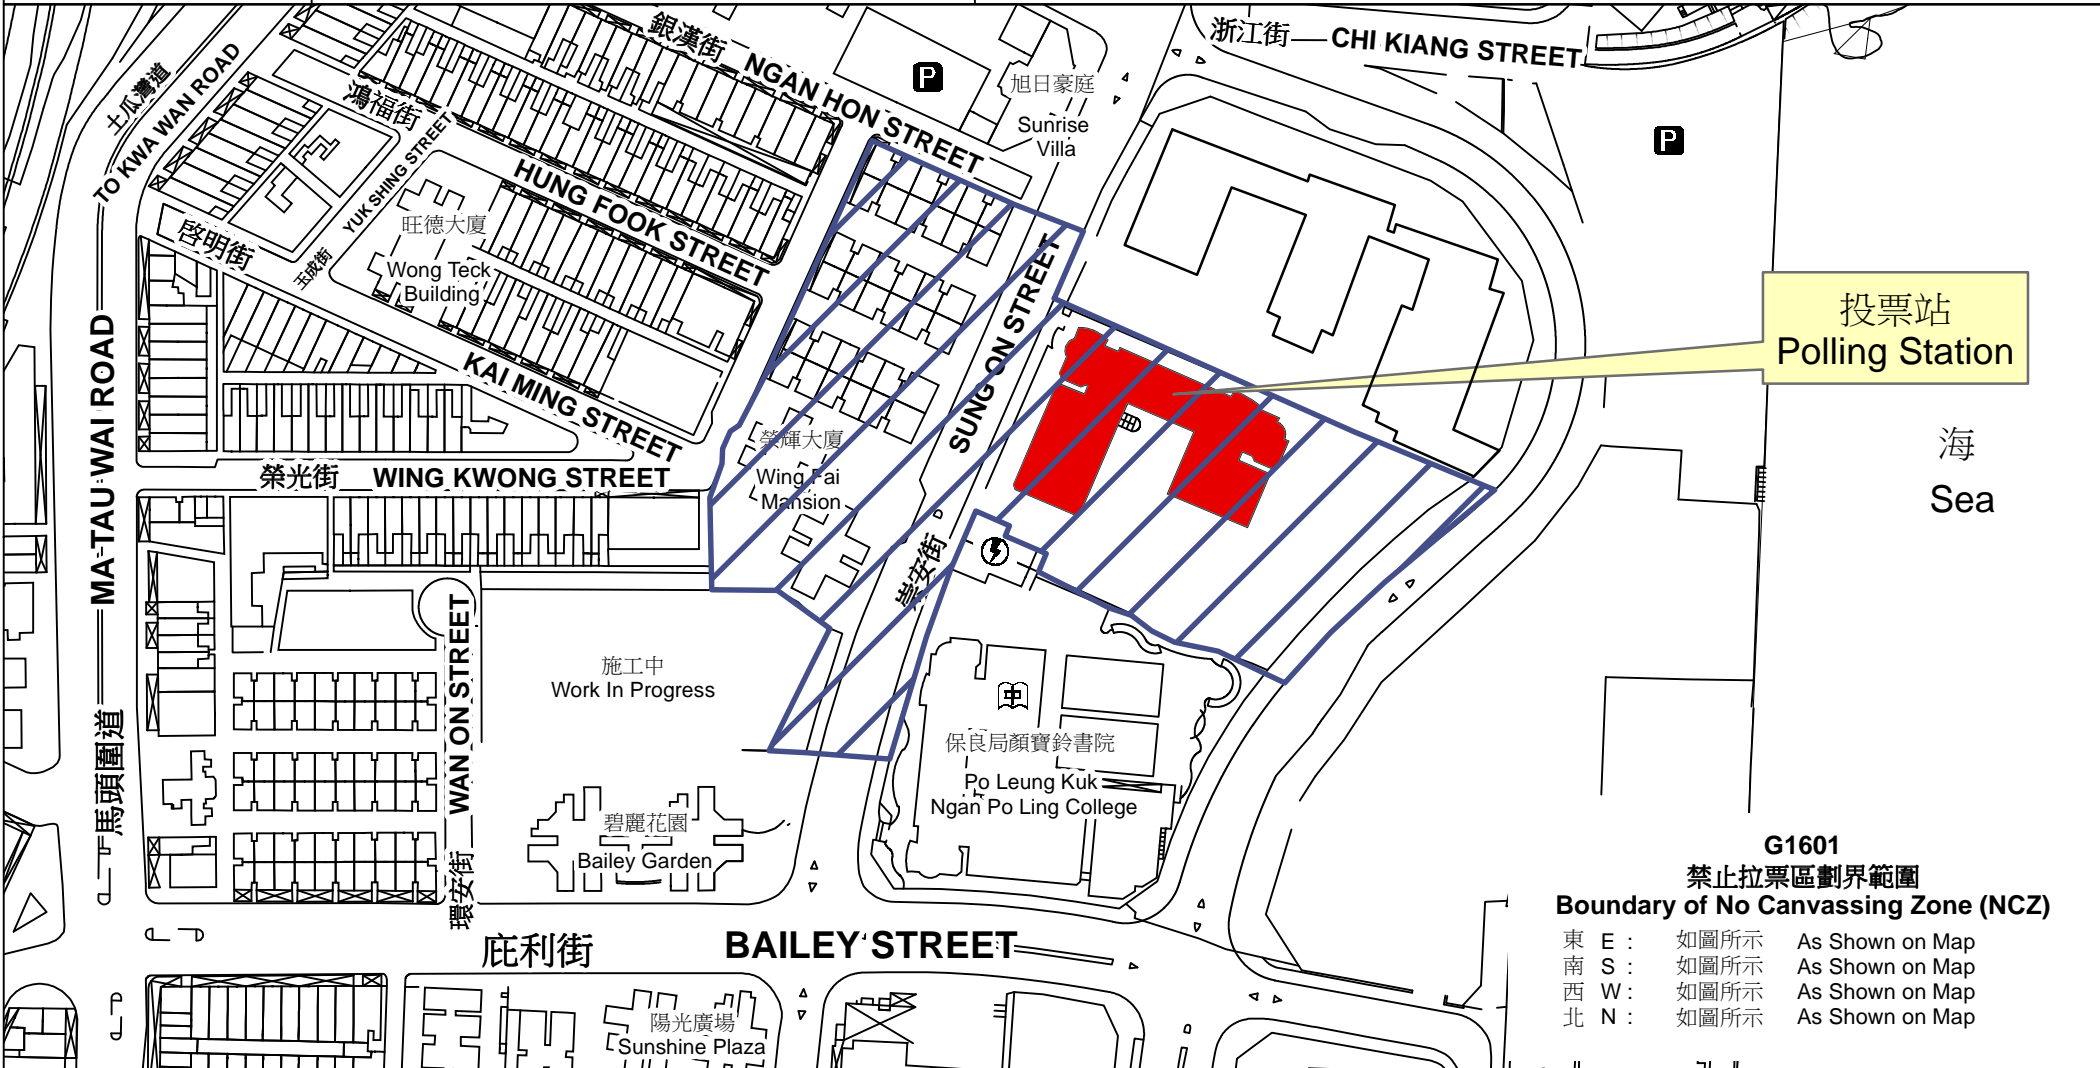

投票站位置圖和禁止拉票區 Polling Station - Location Plan & No Canvassing Zone

投票站編號 Polling Station Code G1601	2018年立法會補選地方選區編號及名稱 Code & Name of Geographical Constituency for 2018 Legislative Council By-election LC2 九龍西 KOWLOON WEST	名稱及地址 Name & Address 中華基督教會基道中學 九龍土瓜灣崇安街28號 CCC Kei To Secondary School 28 Sung On Street, To Kwa Wan, Kowloon
---	--	---

**G1601
 禁止拉票區劃界範圍
 Boundary of No Canvassing Zone (NCZ)**

東 E :	如圖所示	As Shown on Map
南 S :	如圖所示	As Shown on Map
西 W :	如圖所示	As Shown on Map
北 N :	如圖所示	As Shown on Map

 禁止拉票區
 No Canvassing Zone