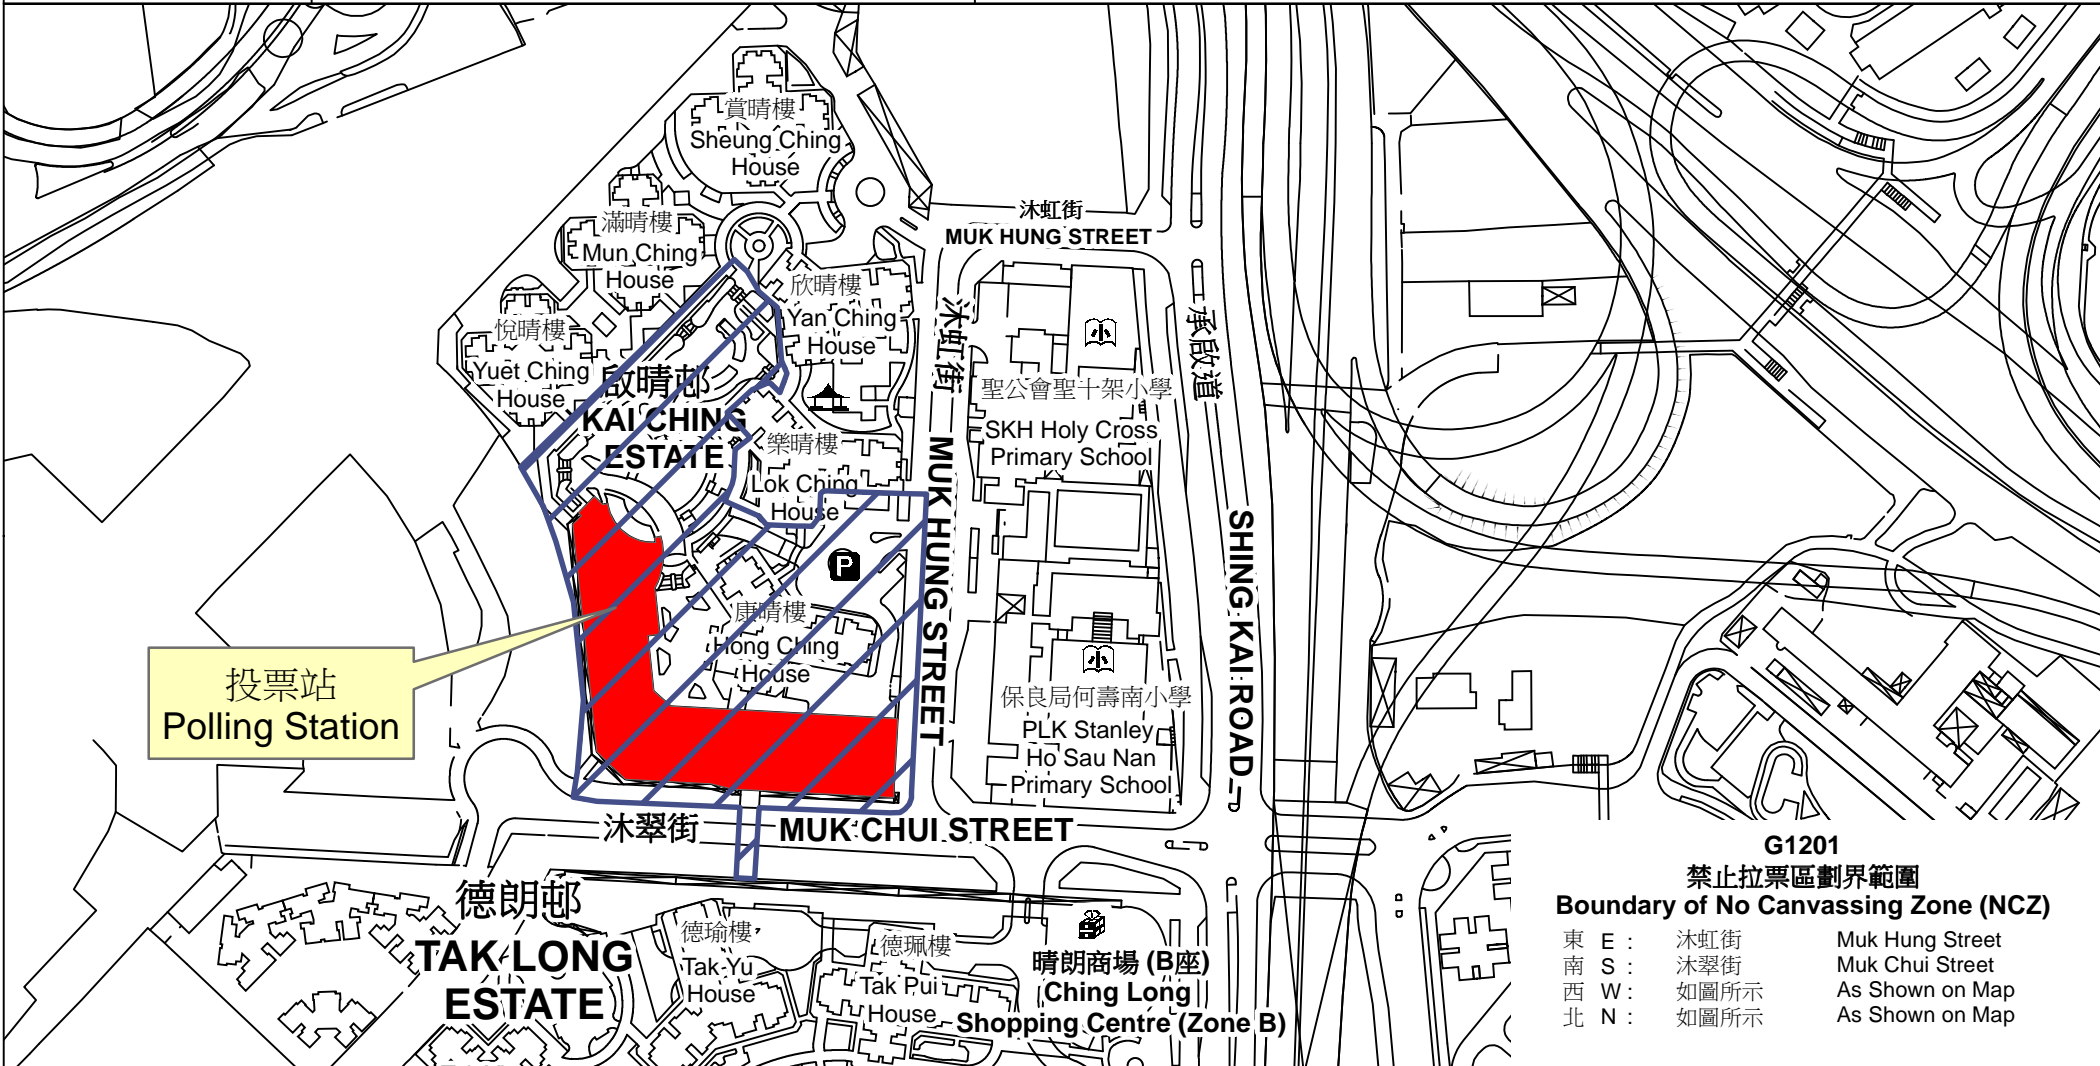

投票站位置圖和禁止拉票區 Polling Station - Location Plan & No Canvassing Zone

投票站編號 Polling Station Code G1201	2018年立法會補選地方選區編號及名稱 Code & Name of Geographical Constituency for 2018 Legislative Council By-election LC2 九龍西 KOWLOON WEST	名稱及地址 Name & Address 保良局溫林美賢耆暉中心 九龍啟德沐虹街12號晴朗商場2樓A206 PLK Wan Lam May Yin Shirley Neighborhood Elderly Centre Flat A206, 2/F, Ching Long Shopping Centre, 12 Muk Hung Street, Kai Tak, Kowloon
---	--	---

投票站
Polling Station

G1201
禁止拉票區劃界範圍
Boundary of No Canvassing Zone (NCZ)
 東 E : 沐虹街 Muk Hung Street
 南 S : 沐翠街 Muk Chui Street
 西 W : 如圖所示 As Shown on Map
 北 N : 如圖所示 As Shown on Map

 禁止拉票區
No Canvassing Zone