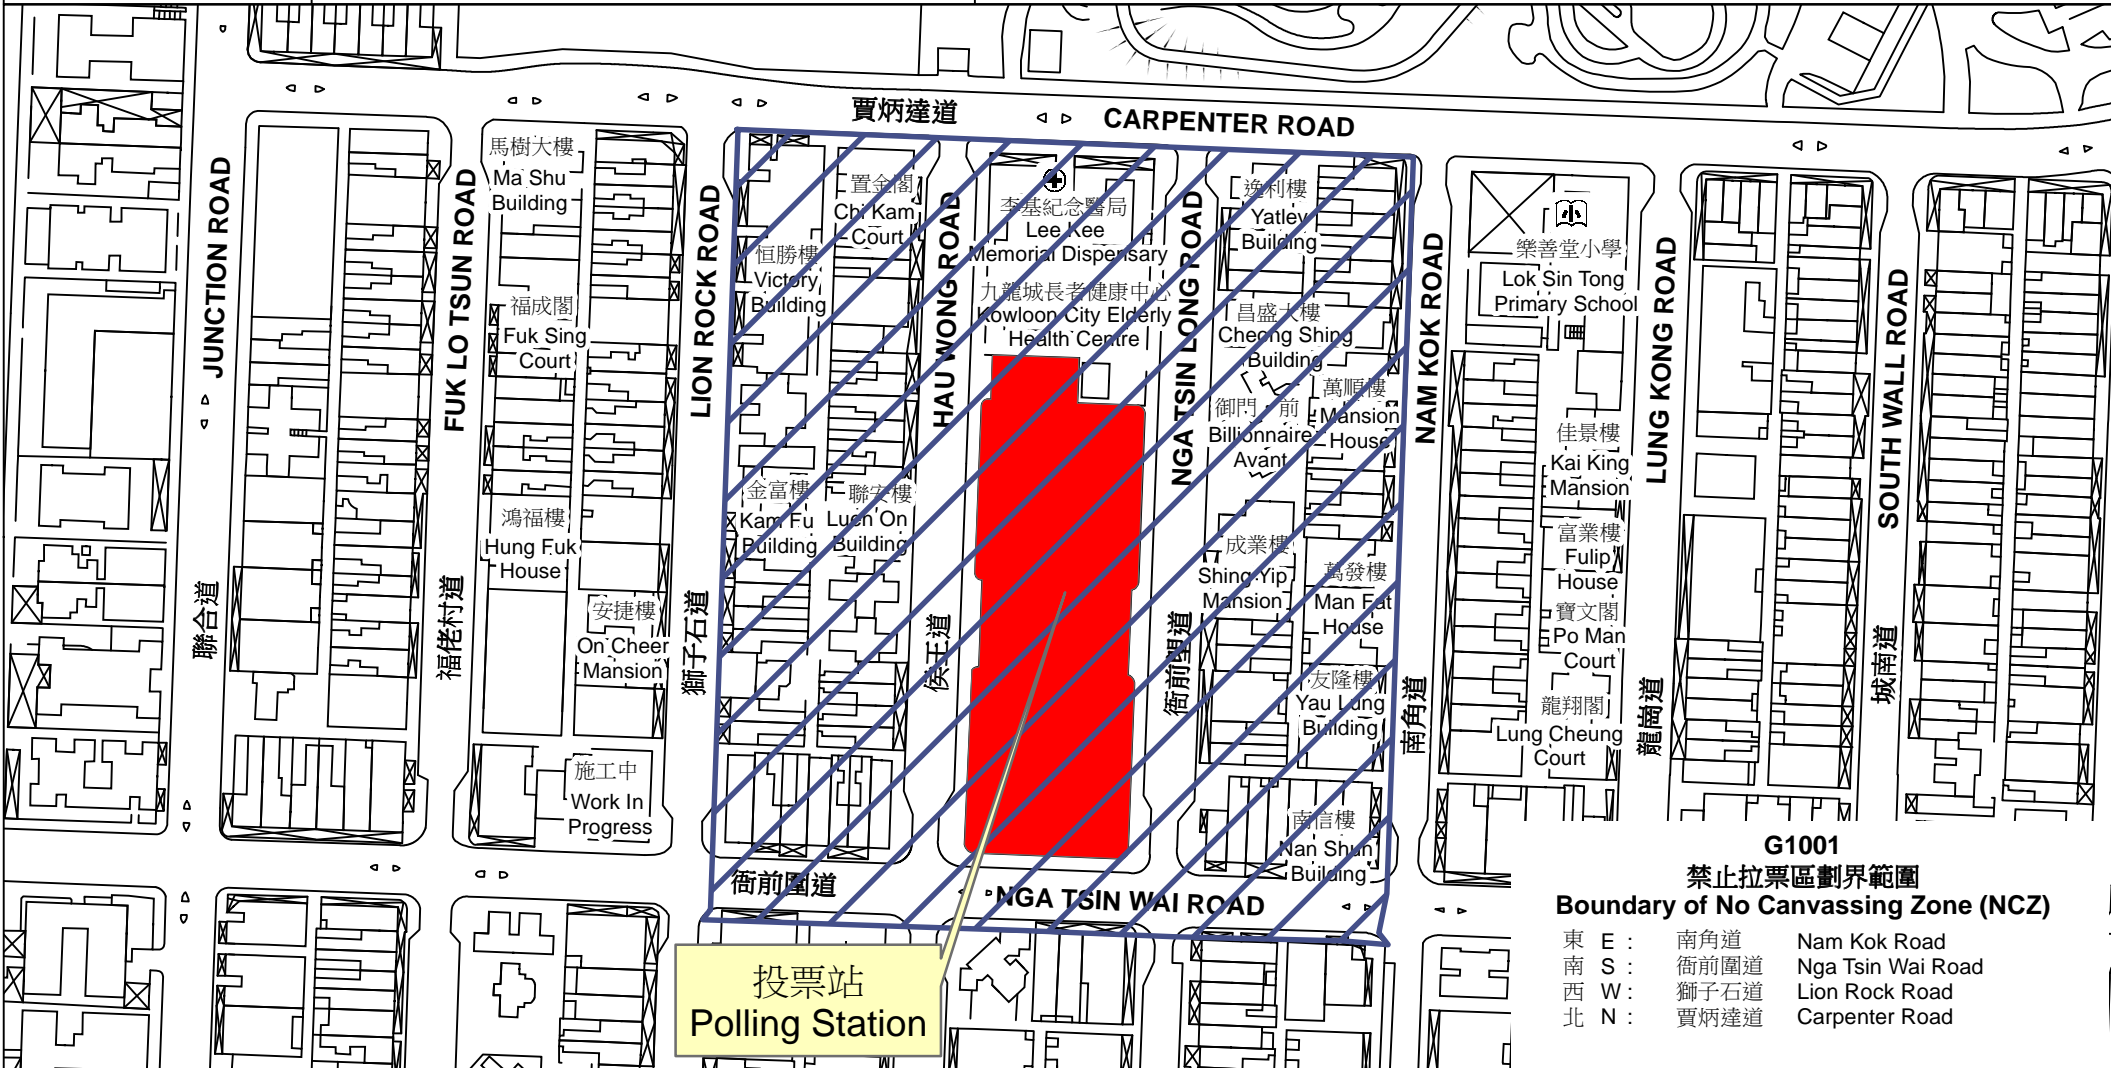

# 投票站位置圖和禁止拉票區 Polling Station - Location Plan & No Canvassing Zone

投票站編號 Polling Station Code  <b>G1001</b>	2018年立法會補選地方選區編號及名稱 Code & Name of Geographical Constituency for 2018 Legislative Council By-election  <b>LC2 九龍西 KOWLOON WEST</b>	名稱及地址 Name & Address  九龍城體育館 九龍九龍城衙前圍道100號九龍城市政大廈3樓 <b>Kowloon City Sports Centre</b> 3/F, Kowloon City Municipal Services Building, 100 Nga Tsin Wai Road, Kowloon City, Kowloon
---	--	--

 禁止拉票區  
No Canvassing Zone