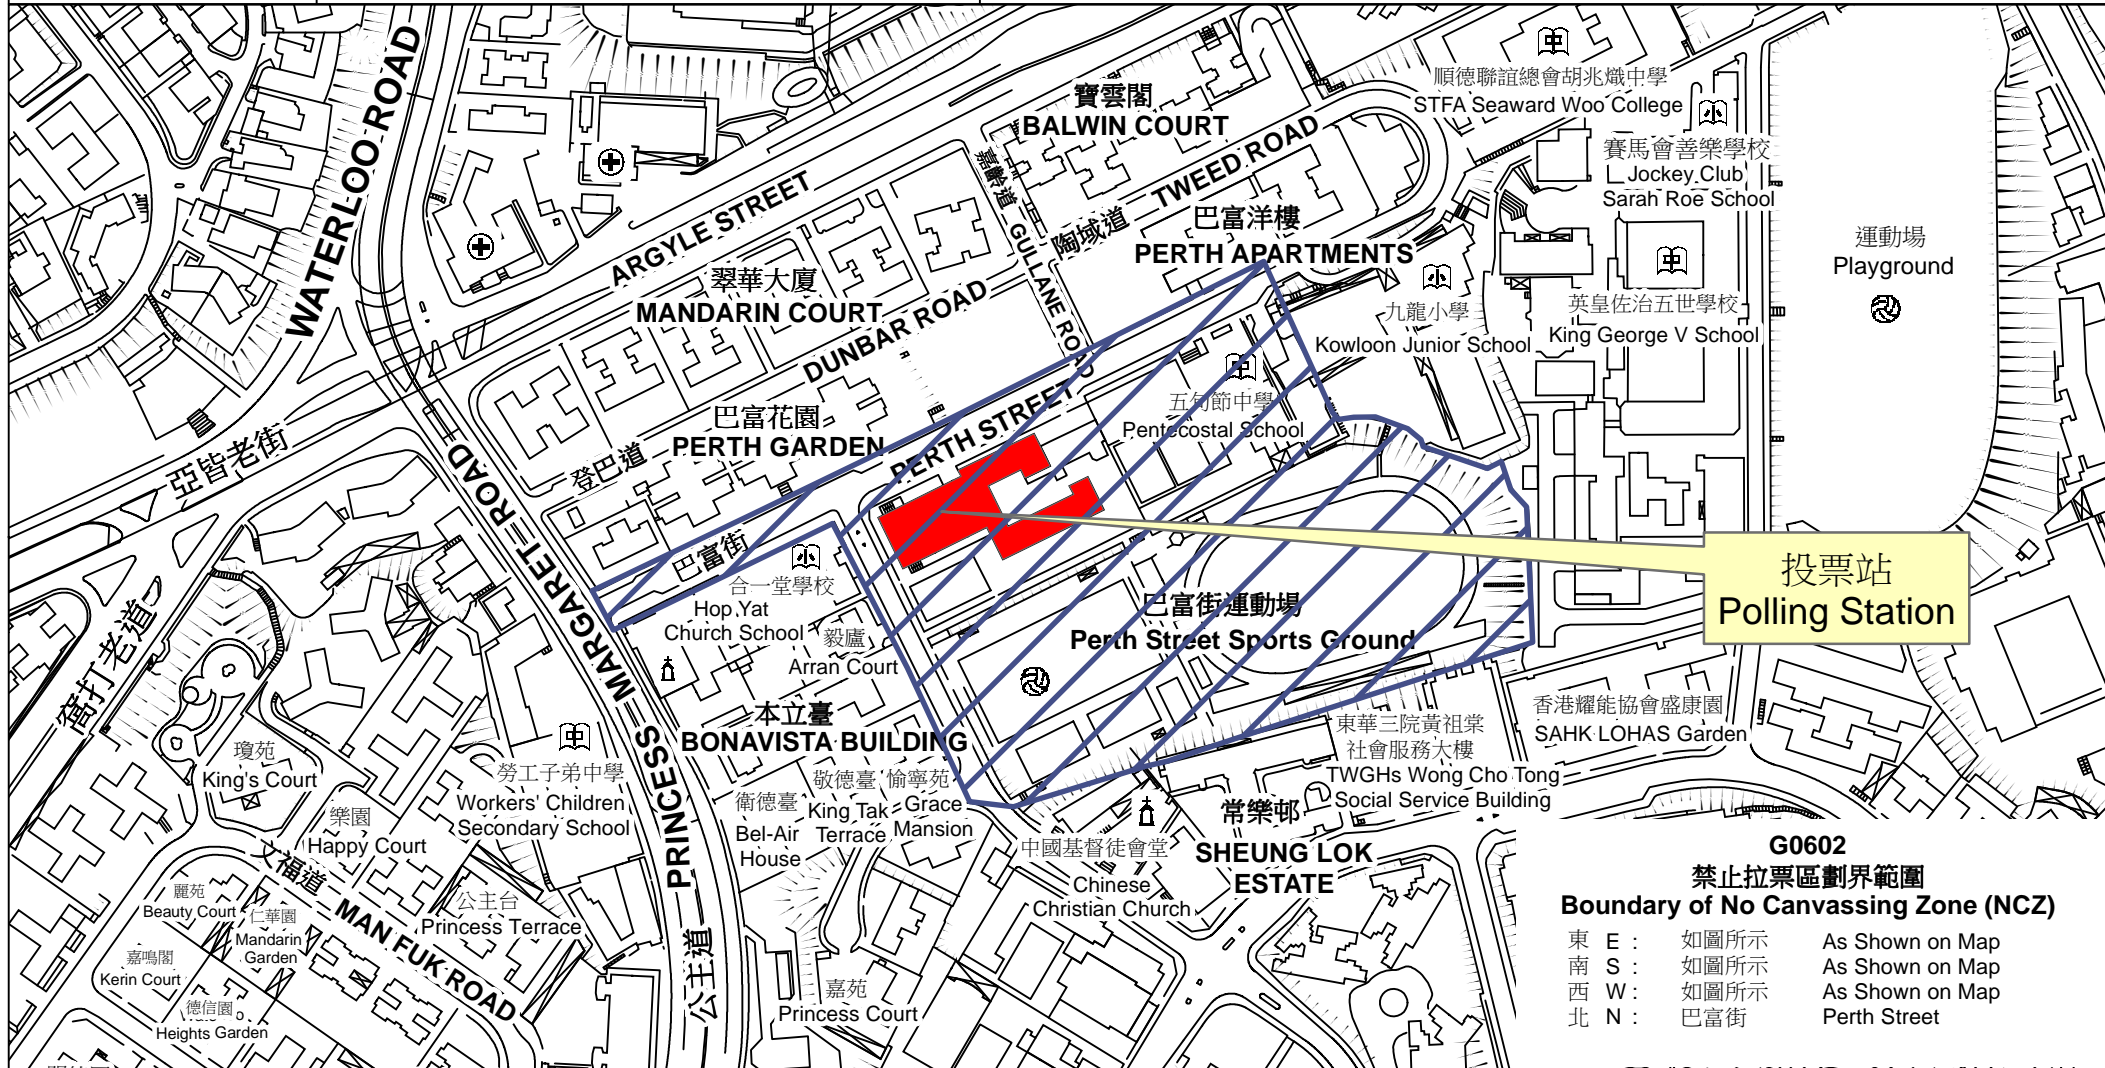

# 投票站位置圖和禁止拉票區 Polling Station - Location Plan & No Canvassing Zone

投票站編號 Polling Station Code	2018年立法會補選地方選區編號及名稱 Code & Name of Geographical Constituency for 2018 Legislative Council By-election	名稱及地址 Name & Address
<b>G0602</b>	<b>LC2</b> 九龍西 <b>KOWLOON WEST</b>	何文田官立中學 九龍何文田巴富街8號 <b>Homantin Government Secondary School</b> 8 Perth Street, Homantin, Kowloon

投票站  
Polling Station

**G0602**  
**禁止拉票區劃界範圍**  
**Boundary of No Canvassing Zone (NCZ)**

東 E :	如圖所示	As Shown on Map
南 S :	如圖所示	As Shown on Map
西 W :	如圖所示	As Shown on Map
北 N :	巴富街	Perth Street

 禁止拉票區  
No Canvassing Zone