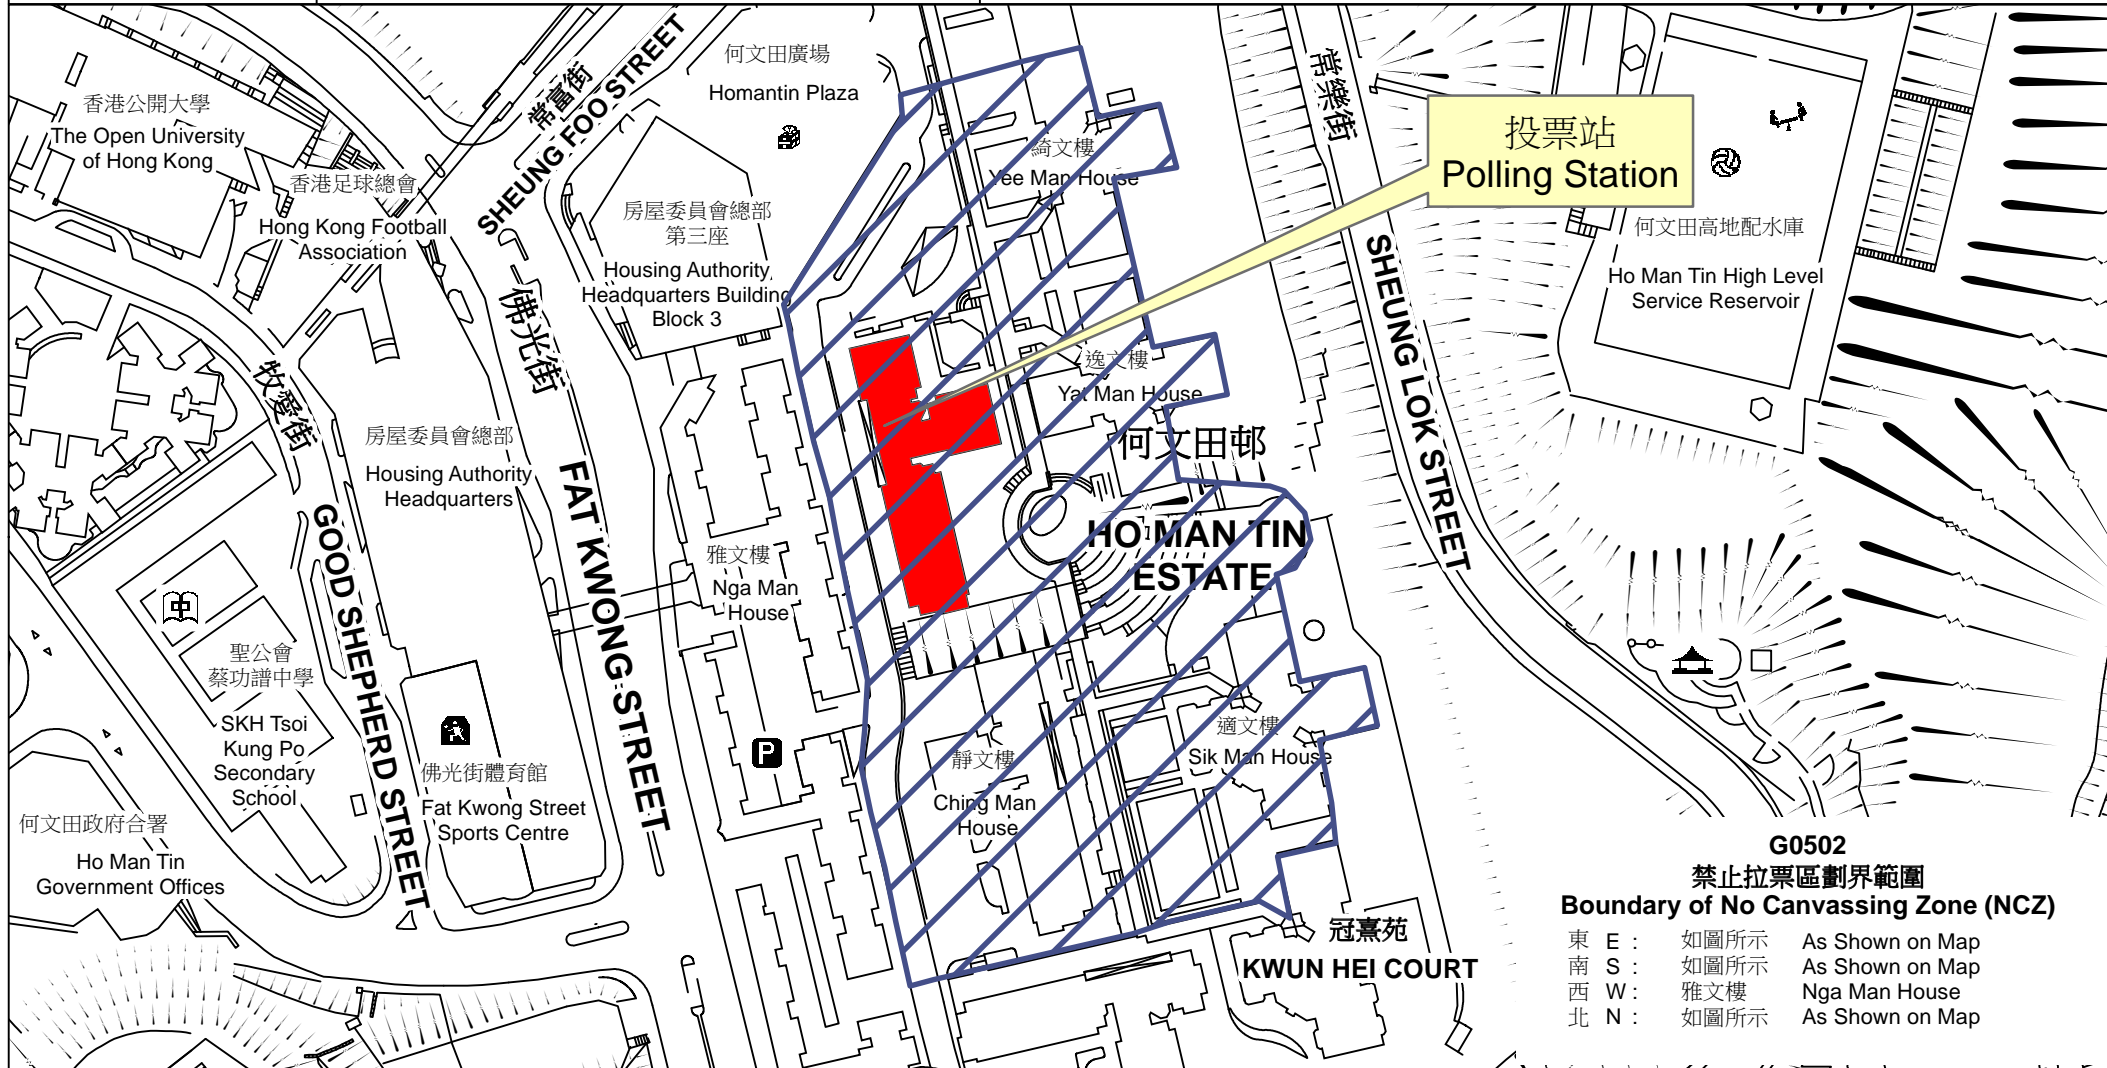

投票站位置圖和禁止拉票區 Polling Station - Location Plan & No Canvassing Zone

投票站編號 Polling Station Code	2018年立法會補選地方選區編號及名稱 Code & Name of Geographical Constituency for 2018 Legislative Council By-election	名稱及地址 Name & Address
G0502	LC2 九龍西 KOWLOON WEST	循道衛理楊震社會服務處何文田青少年綜合發展中心 九龍何文田何文田邨恬文樓地下 YMMSS Homantin Integrated Centre for Youth Development G/F, Tim Man House, Homantin Estate, Homantin, Kowloon

G0502
禁止拉票區劃界範圍
Boundary of No Canvassing Zone (NCZ)

東 E :	如圖所示	As Shown on Map
南 S :	如圖所示	As Shown on Map
西 W :	雅文樓	Nga Man House
北 N :	如圖所示	As Shown on Map

 禁止拉票區
No Canvassing Zone