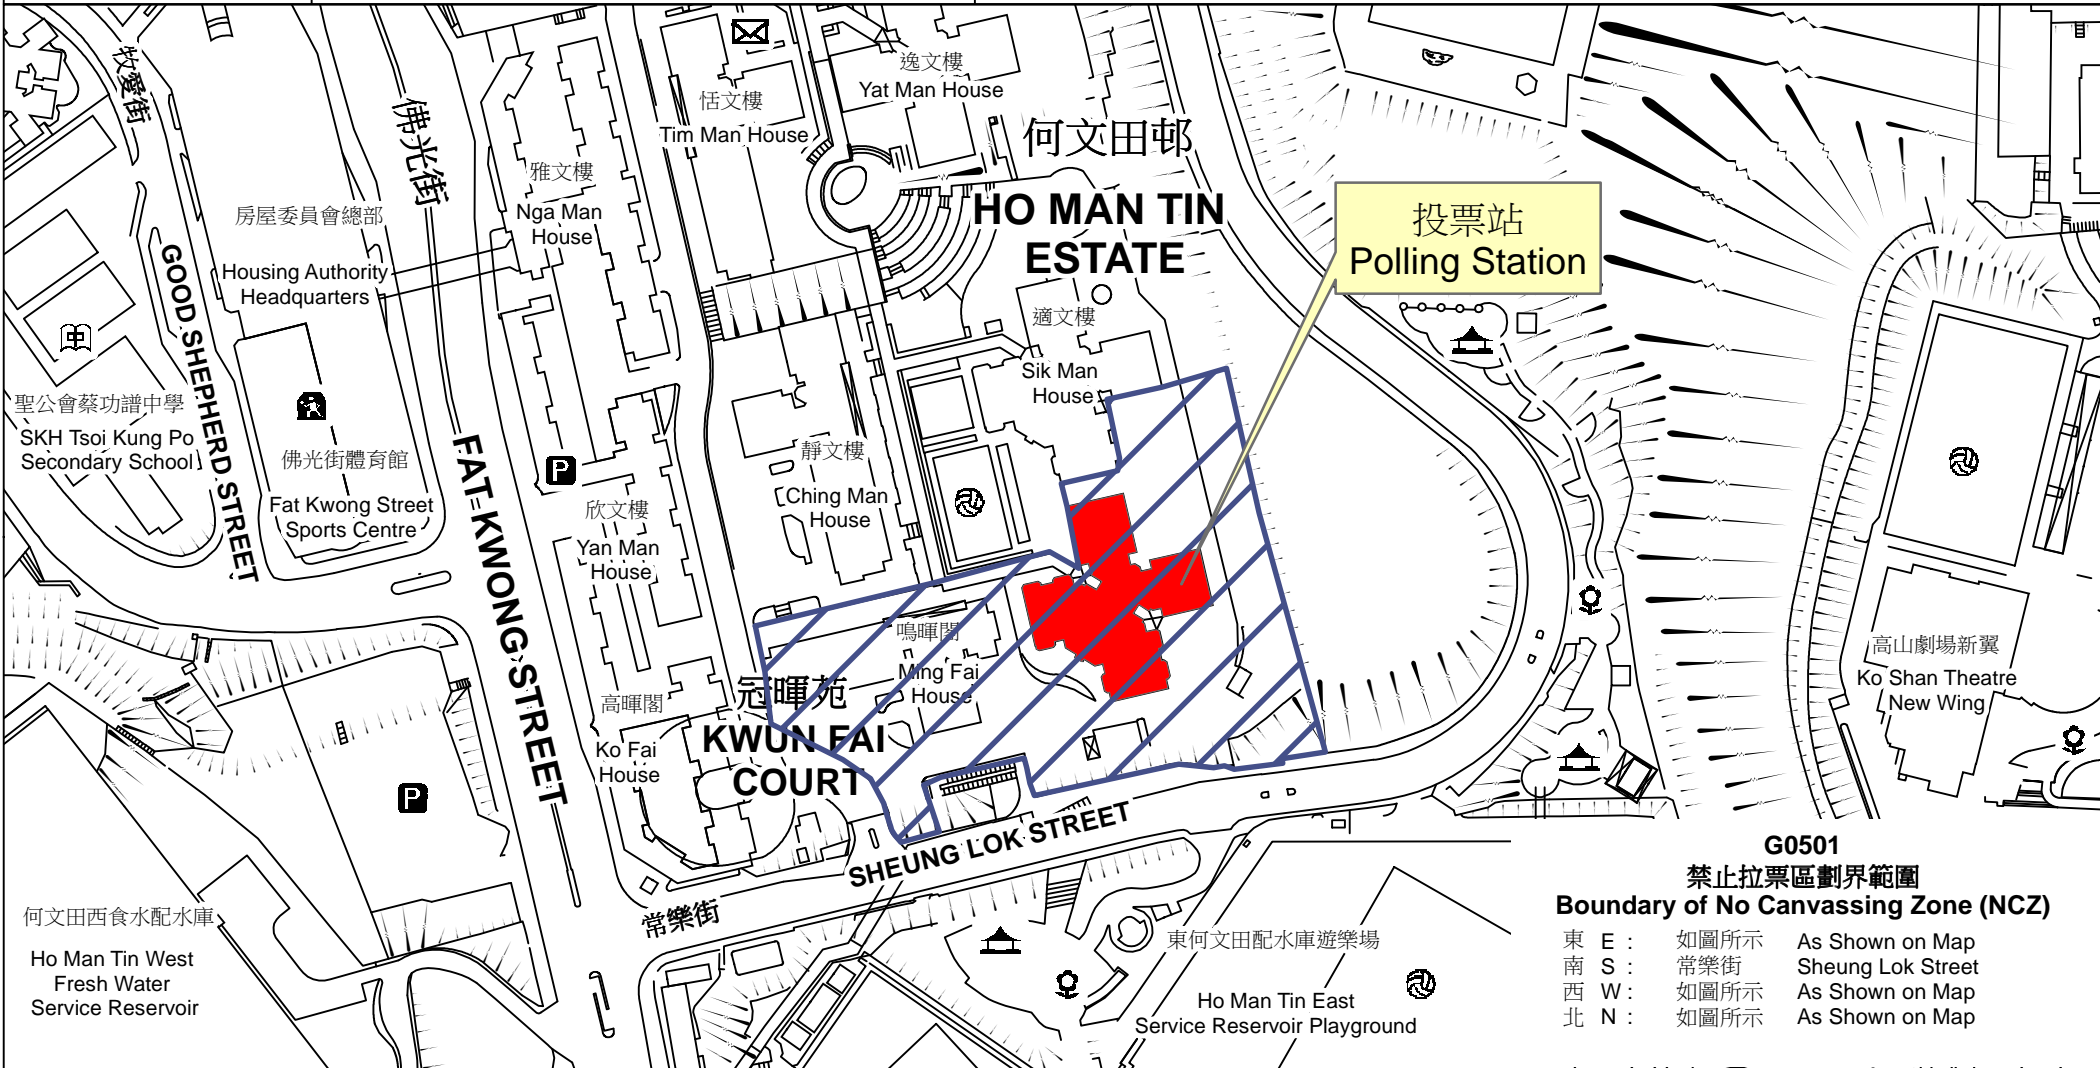

投票站位置圖和禁止拉票區 Polling Station - Location Plan & No Canvassing Zone

投票站編號 Polling Station Code G0501	2018年立法會補選地方選區編號及名稱 Code & Name of Geographical Constituency for 2018 Legislative Council By-election LC2 九龍西 KOWLOON WEST	名稱及地址 Name & Address 聖文嘉幼稚園 九龍何文田南常樂街3號冠熹苑地下 St. Monica's Kindergarten G/F, Kwun Hei Court, 3 Sheung Lok Street, Homantin South, Kowloon
---	--	--

G0501
禁止拉票區劃界範圍
Boundary of No Canvassing Zone (NCZ)

東 E :	如圖所示	As Shown on Map
南 S :	常樂街	Sheung Lok Street
西 W :	如圖所示	As Shown on Map
北 N :	如圖所示	As Shown on Map

 禁止拉票區
 No Canvassing Zone