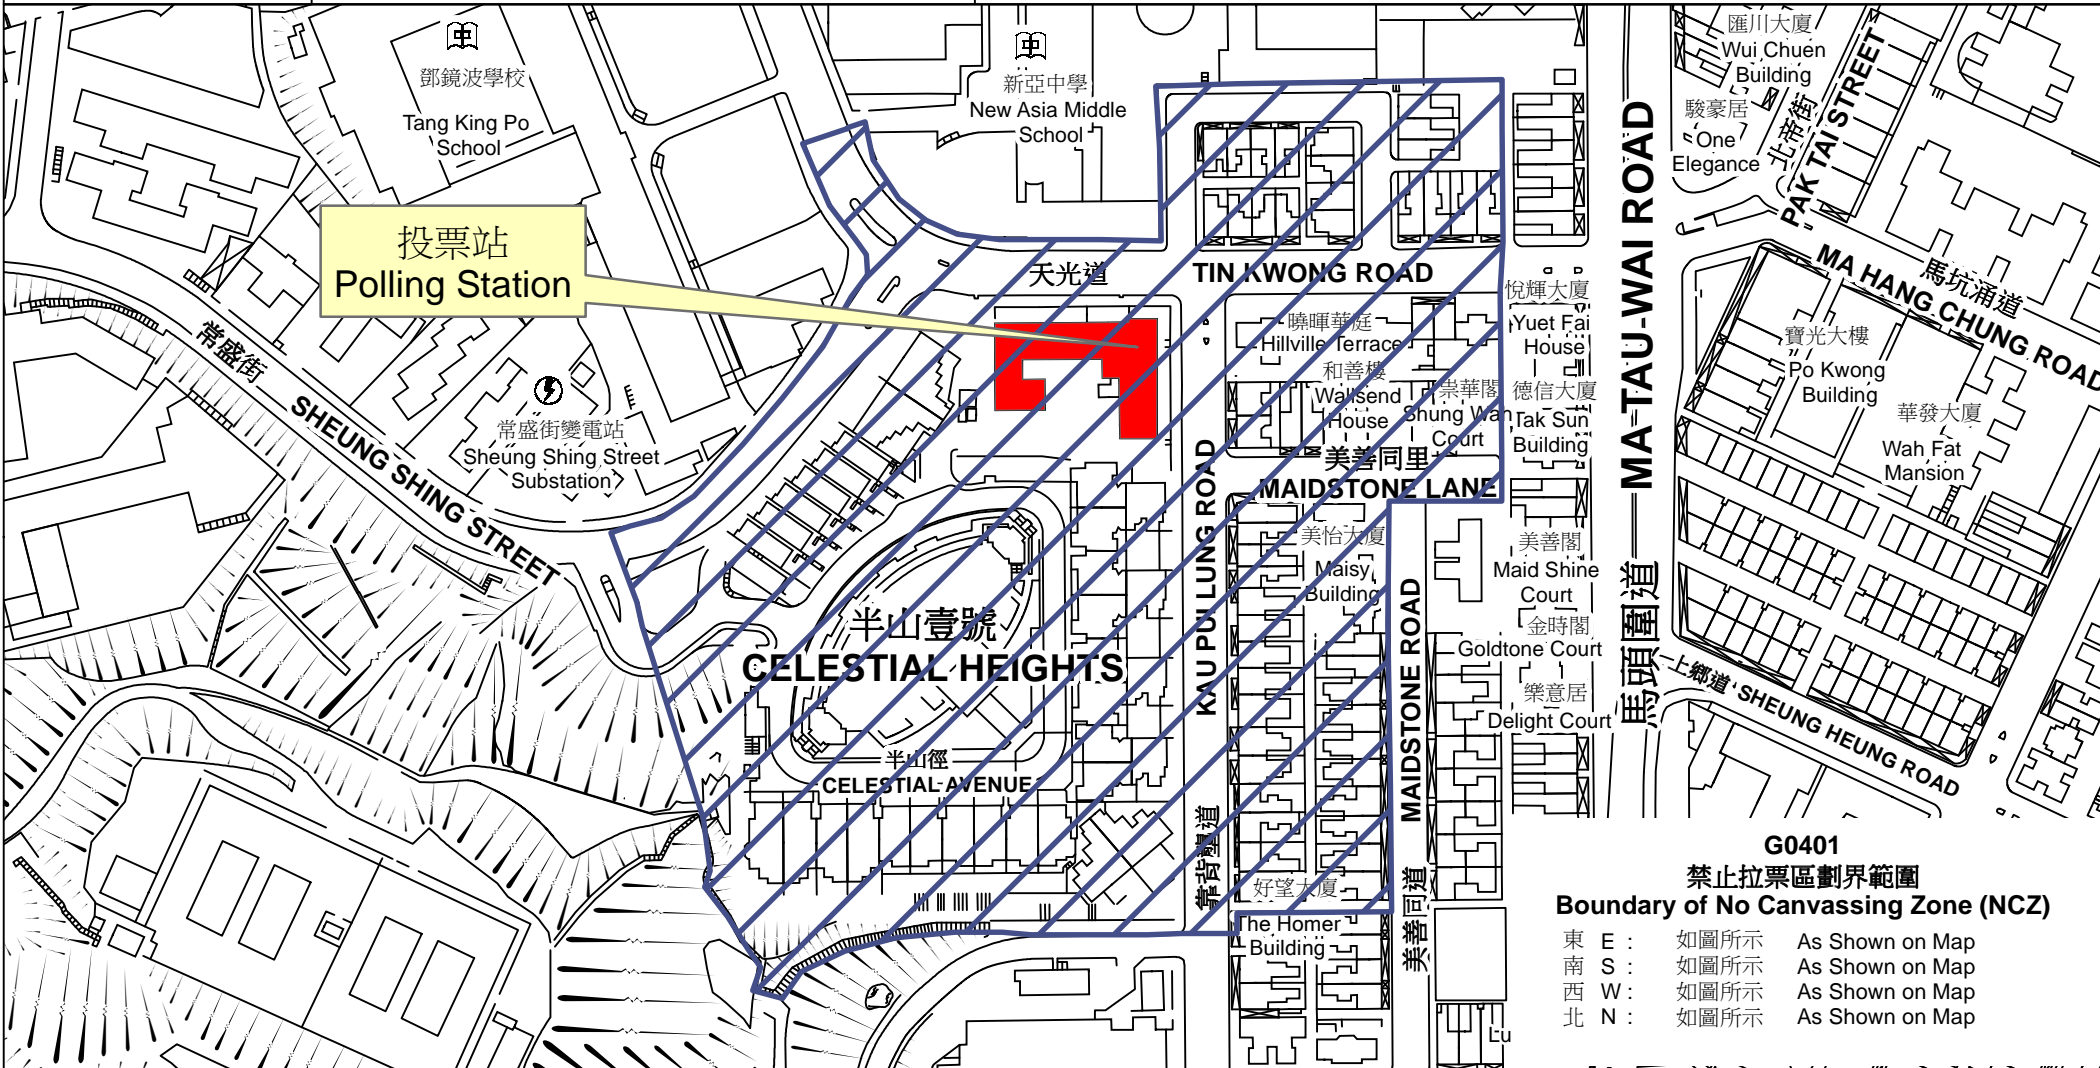

投票站位置圖和禁止拉票區 Polling Station - Location Plan & No Canvassing Zone

<p>投票站編號 Polling Station Code</p> <p>G0401</p>	<p>2018年立法會補選地方選區編號及名稱 Code & Name of Geographical Constituency for 2018 Legislative Council By-election</p> <p>LC2 九龍西 KOWLOON WEST</p>	<p>名稱及地址 Name & Address</p> <p>獻主會聖馬善樂小學 九龍土瓜灣天光道24號 St. Eugene de Mazenod Oblate Primary School 24 Tin Kwong Road, To Kwa Wan, Kowloon</p>
---	--	--

G0401
禁止拉票區劃界範圍
Boundary of No Canvassing Zone (NCZ)

東 E :	如圖所示	As Shown on Map
南 S :	如圖所示	As Shown on Map
西 W :	如圖所示	As Shown on Map
北 N :	如圖所示	As Shown on Map

 禁止拉票區
No Canvassing Zone