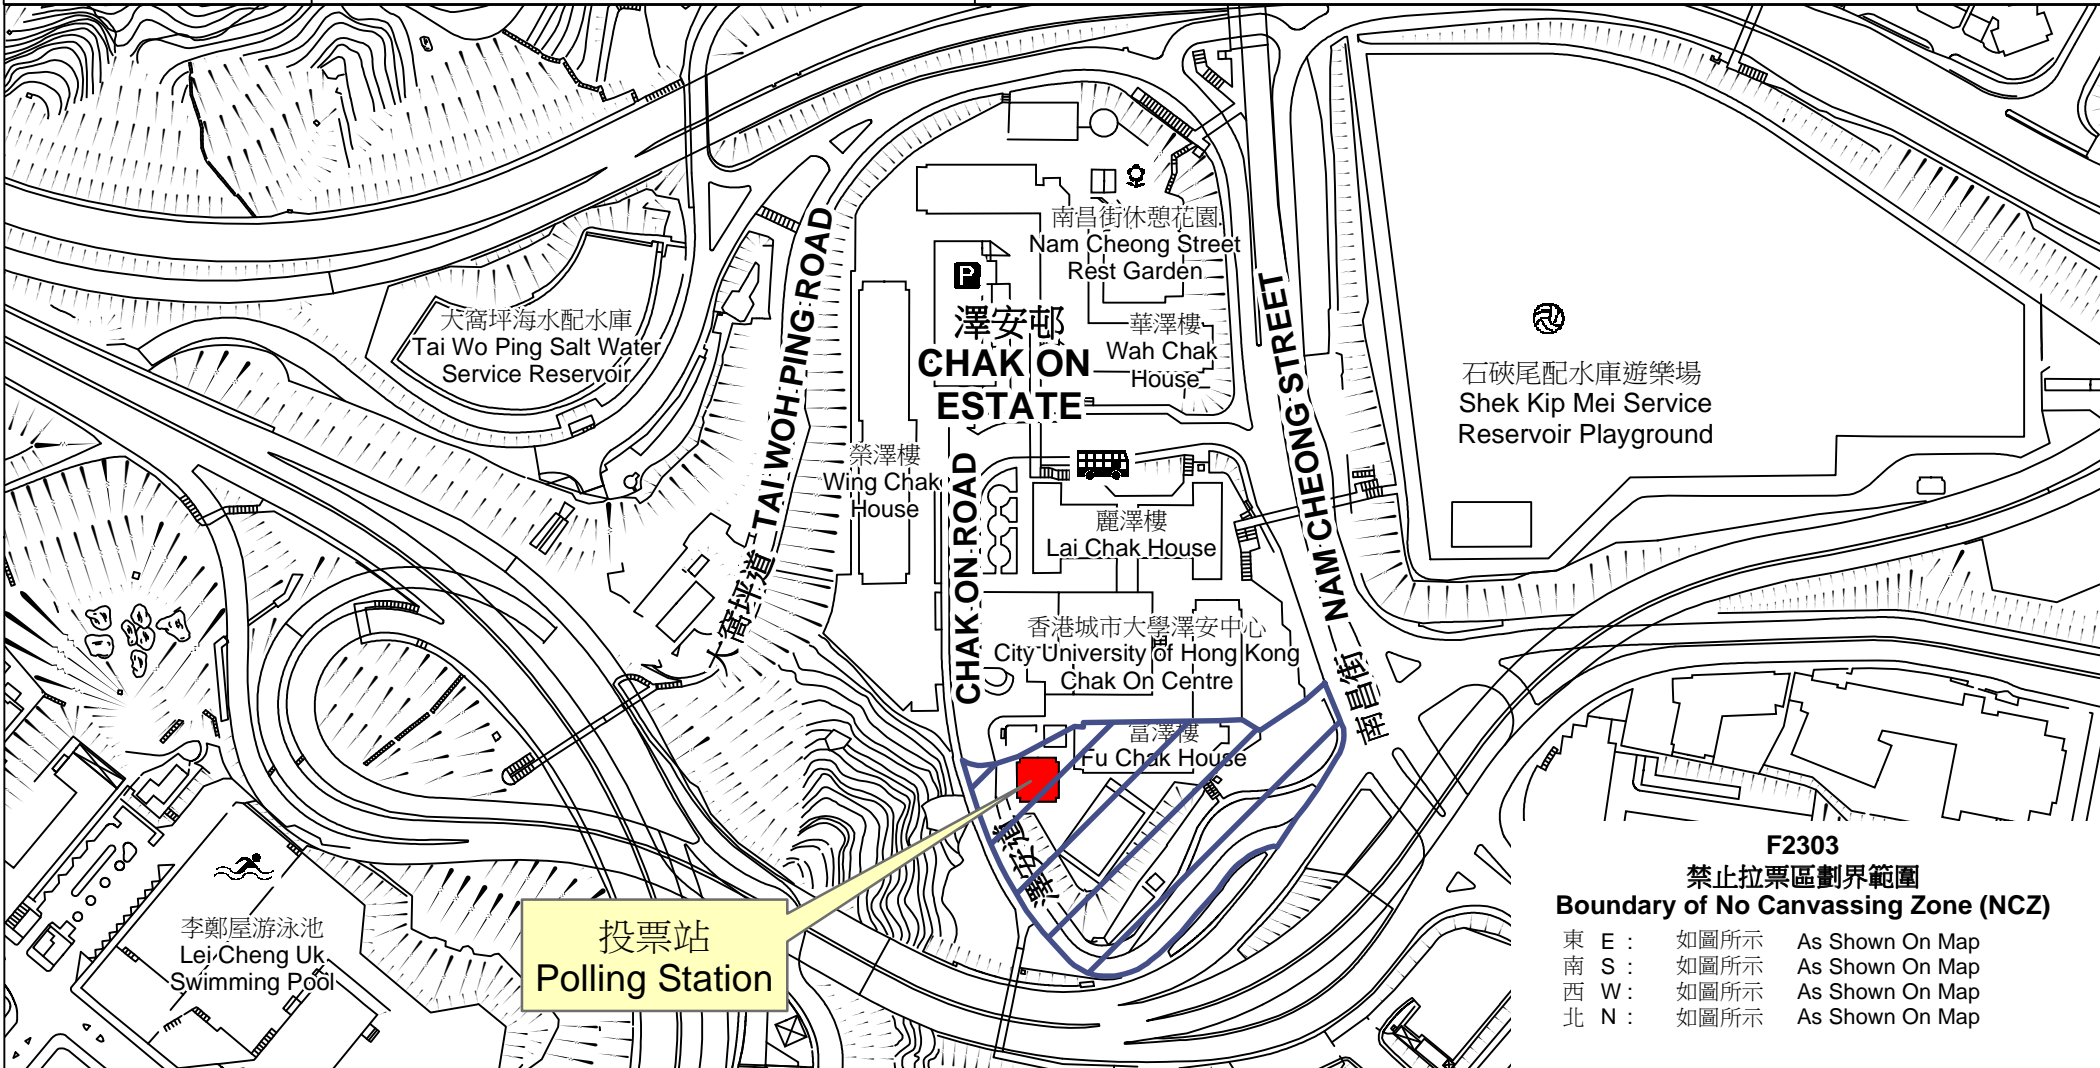

投票站位置圖和禁止拉票區 Polling Station - Location Plan & No Canvassing Zone

投票站編號 Polling Station Code  <b>F2303</b>	2018年立法會補選地方選區編號及名稱 Code & Name of Geographical Constituency for 2018 Legislative Council By-election  <b>LC2                      九龍西                      KOWLOON WEST</b>	名稱及地址 Name & Address  澤安邨富澤樓側文娛館1號單位 九龍深水埗澤安邨 Portion No.1, Recreation and Leisure Centre, Chak On Estate (near Fu Chak House) Chak On Estate, Sham Shui Po, Kowloon
---	--	---

**F2303**  
**禁止拉票區劃界範圍**  
**Boundary of No Canvassing Zone (NCZ)**  
 東 E : 如圖所示 As Shown On Map  
 南 S : 如圖所示 As Shown On Map  
 西 W : 如圖所示 As Shown On Map  
 北 N : 如圖所示 As Shown On Map

 禁止拉票區  
 No Canvassing Zone