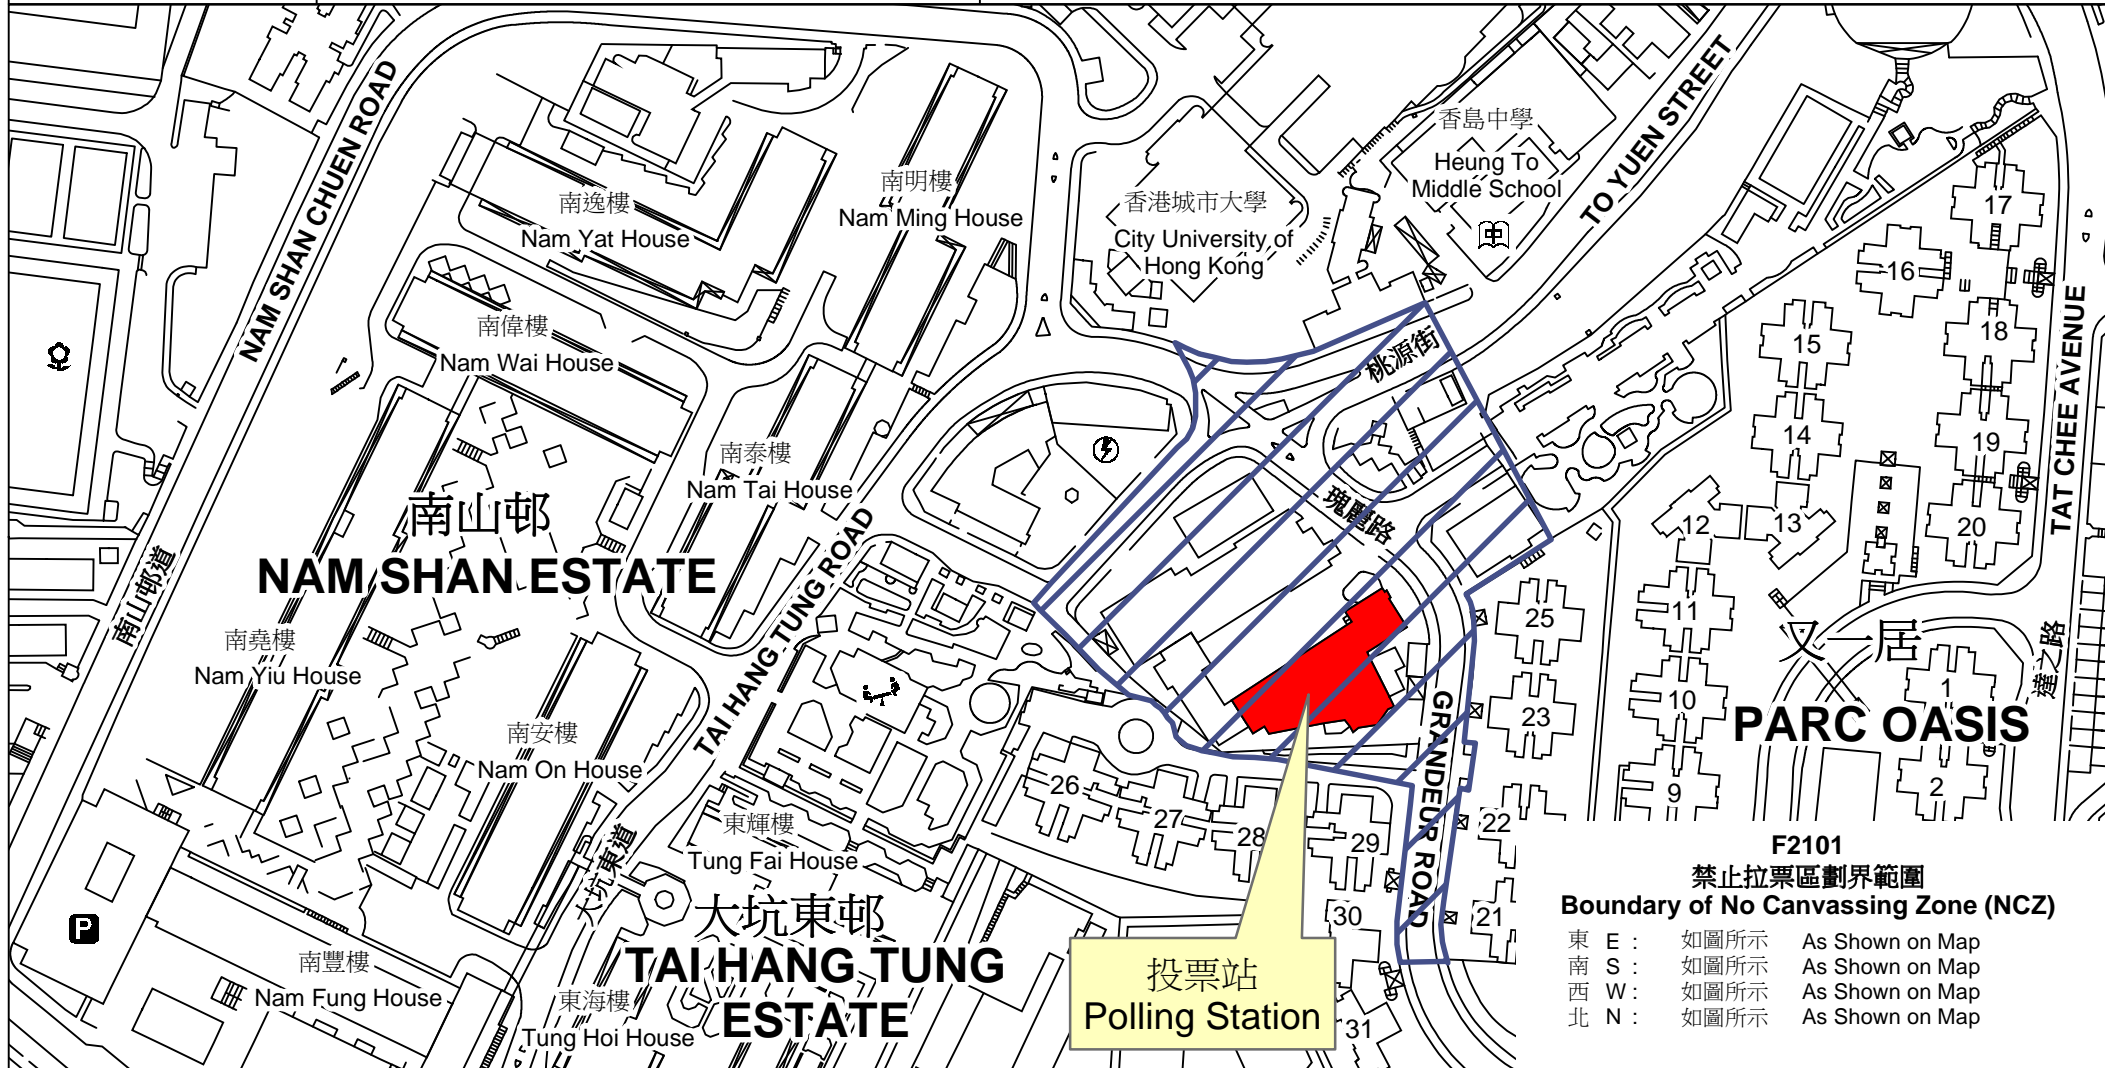

投票站位置圖和禁止拉票區 Polling Station - Location Plan & No Canvassing Zone

<p>投票站編號 Polling Station Code</p> <p>F2101</p>	<p>2018年立法會補選地方選區編號及名稱 Code & Name of Geographical Constituency for 2018 Legislative Council By-election</p> <p>LC2 九龍西 KOWLOON WEST</p>	<p>名稱及地址 Name & Address</p> <p>瑪利諾神父教會學校 九龍深水埗大坑東桃源街2號 Maryknoll Fathers' School 2 To Yuen Street, Tai Hang Tung, Sham Shui Po, Kowloon</p>
---	--	--

F2101
禁止拉票區劃界範圍
Boundary of No Canvassing Zone (NCZ)

東 E :	如圖所示	As Shown on Map
南 S :	如圖所示	As Shown on Map
西 W :	如圖所示	As Shown on Map
北 N :	如圖所示	As Shown on Map

 禁止拉票區
No Canvassing Zone