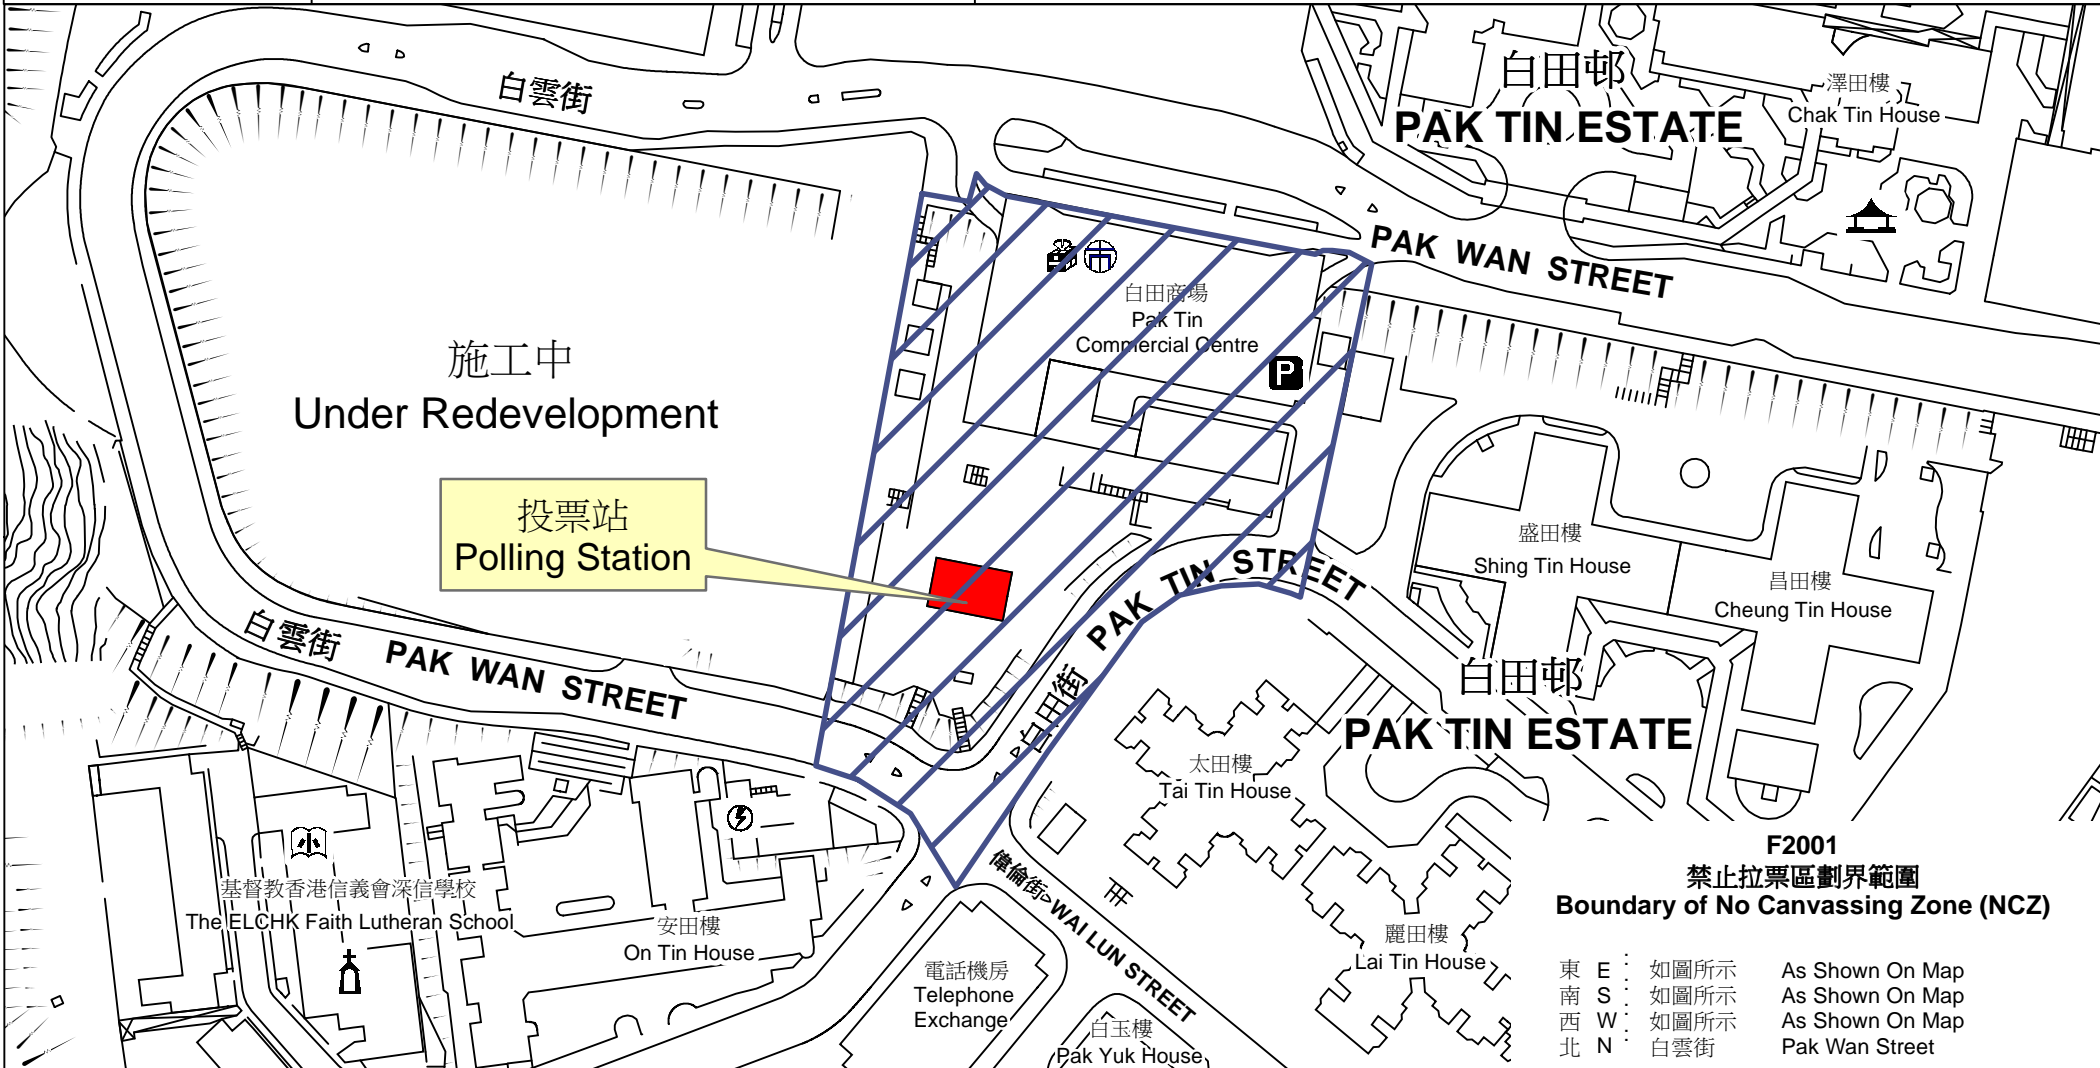

投票站位置圖和禁止拉票區 Polling Station - Location Plan & No Canvassing Zone

投票站編號 Polling Station Code	2018年立法會補選地方選區編號及名稱 Code & Name of Geographical Constituency for 2018 Legislative Council By-election	名稱及地址 Name & Address
F2001	LC2 九龍西 KOWLOON WEST	白田社區會堂 九龍石硤尾白田街白田邨 Pak Tin Community Hall Pak Tin Estate, Pak Tin Street, Shek Kip Mei, Kowloon

F2001
禁止拉票區劃界範圍
Boundary of No Canvassing Zone (NCZ)

- | | | | |
|-----|---|------|-----------------|
| 東 E | : | 如圖所示 | As Shown On Map |
| 南 S | : | 如圖所示 | As Shown On Map |
| 西 W | : | 如圖所示 | As Shown On Map |
| 北 N | : | 白雲街 | Pak Wan Street |

 禁止拉票區
No Canvassing Zone