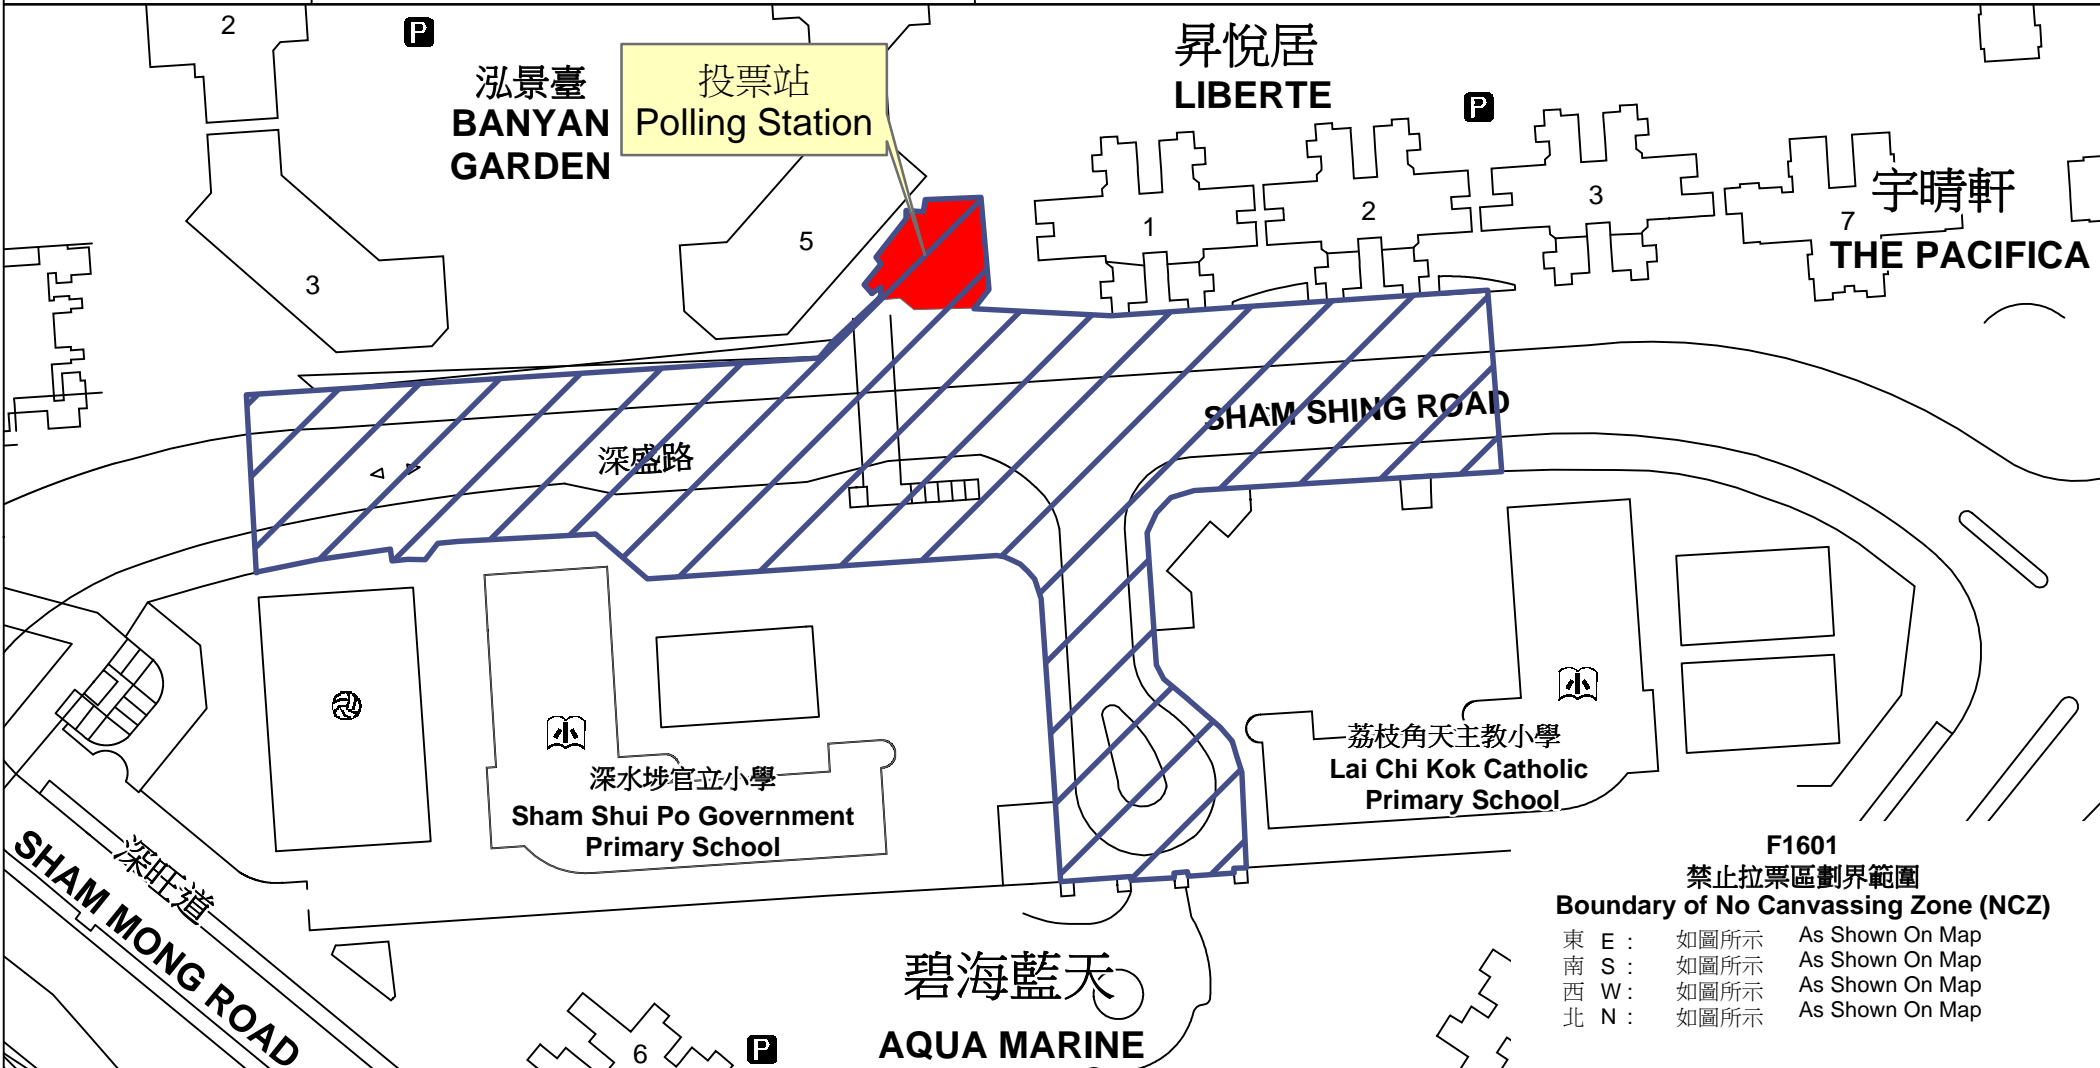

投票站位置圖和禁止拉票區 Polling Station - Location Plan & No Canvassing Zone

投票站編號 Polling Station Code F1601	2018年立法會補選地方選區編號及名稱 Code & Name of Geographical Constituency for 2018 Legislative Council By-election LC2 九龍西 KOWLOON WEST	名稱及地址 Name & Address 荔枝角社區會堂 九龍深水埗荔枝角道863號地下 Lai Chi Kok Community Hall G/F, 863 Lai Chi Kok Road, Sham Shui Po, Kowloon
---	--	---

F1601
禁止拉票區劃界範圍
Boundary of No Canvassing Zone (NCZ)

東 E :	如圖所示	As Shown On Map
南 S :	如圖所示	As Shown On Map
西 W :	如圖所示	As Shown On Map
北 N :	如圖所示	As Shown On Map

 禁止拉票區
 No Canvassing Zone