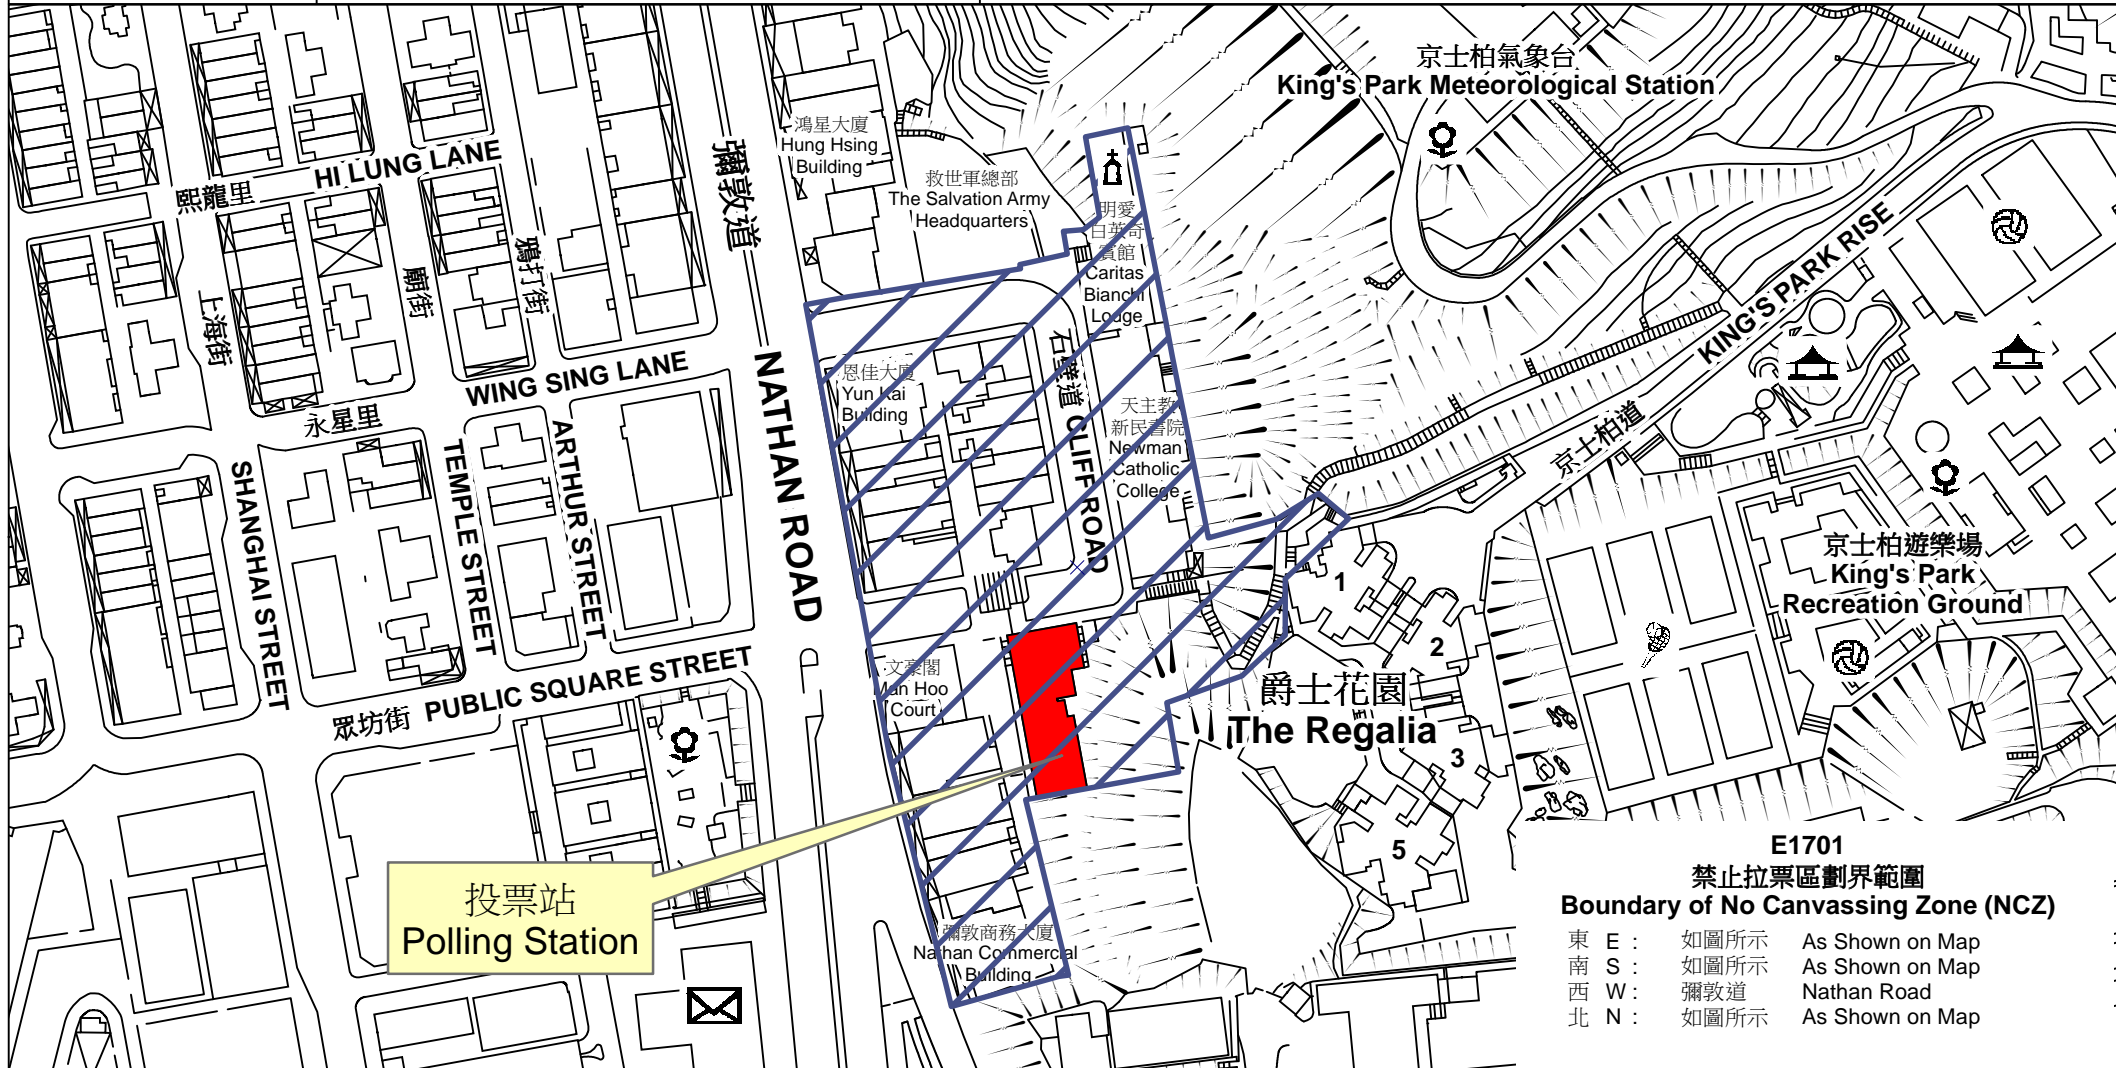

投票站位置圖和禁止拉票區 Polling Station - Location Plan & No Canvassing Zone

| 投票站編號 Polling Station Code | 2018年立法會補選地方選區編號及名稱 Code & Name of Geographical Constituency for 2018 Legislative Council By-election | 名稱及地址 Name & Address |
|-------------------------------|---|---|
| <h2>E1701</h2> | <h3>LC2</h3> <p>九龍西 KOWLOON WEST</p> | <p>油蔴地街坊會學校 九龍油蔴地眾坊街80號 Yaumati Kaifong Association School 80 Public Square Street, Yau Ma Tei, Kowloon</p> |

 禁止拉票區
No Canvassing Zone