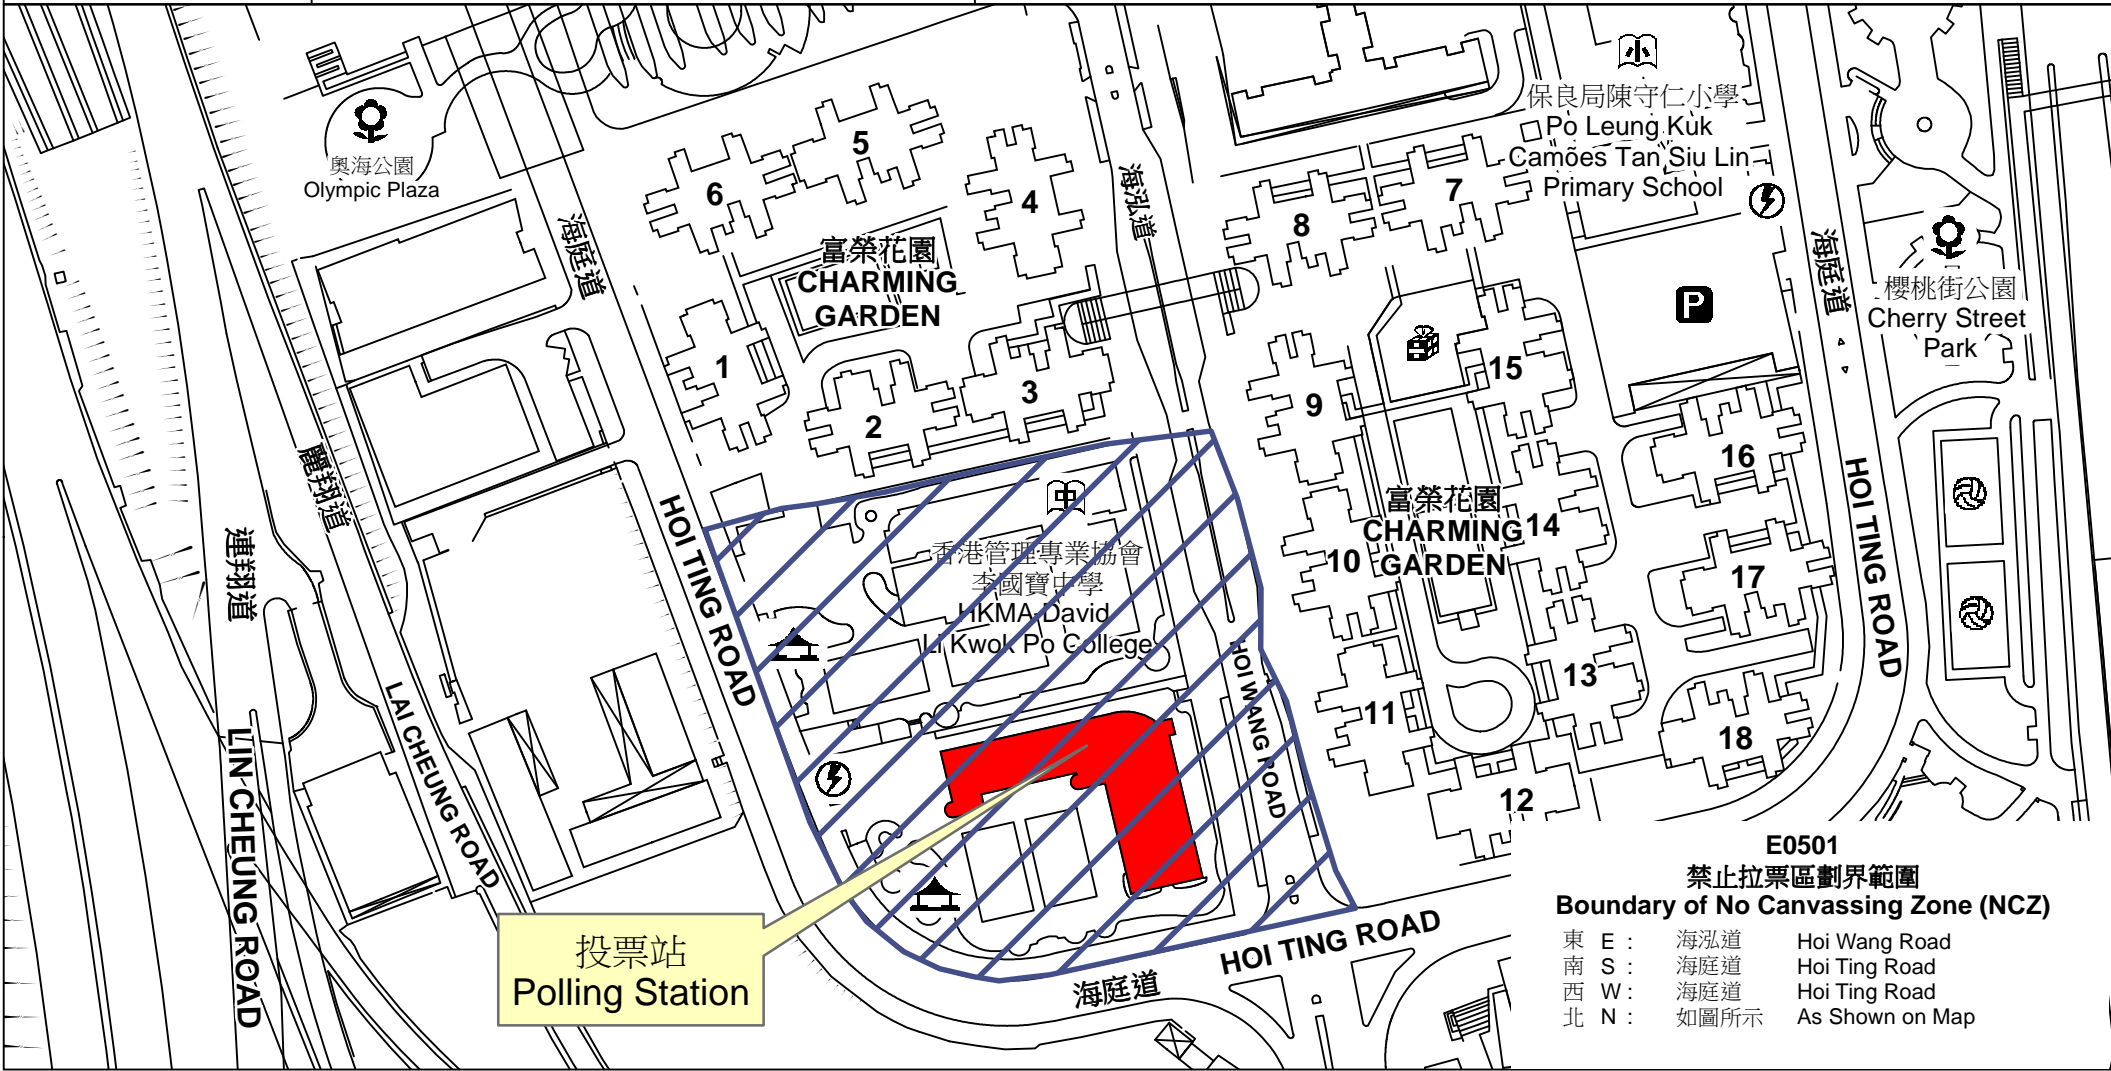

投票站位置圖和禁止拉票區 Polling Station - Location Plan & No Canvassing Zone

投票站編號 Polling Station Code	2018年立法會補選地方選區編號及名稱 Code & Name of Geographical Constituency for 2018 Legislative Council By-election	名稱及地址 Name & Address
E0501	LC2 九龍西 KOWLOON WEST	油蔴地天主教小學(海泓道) 九龍油蔴地海泓道10號 Yaumati Catholic Primary School (Hoi Wang Road) 10 Hoi Wang Road, Yau Ma Tei, Kowloon

 禁止拉票區
No Canvassing Zone