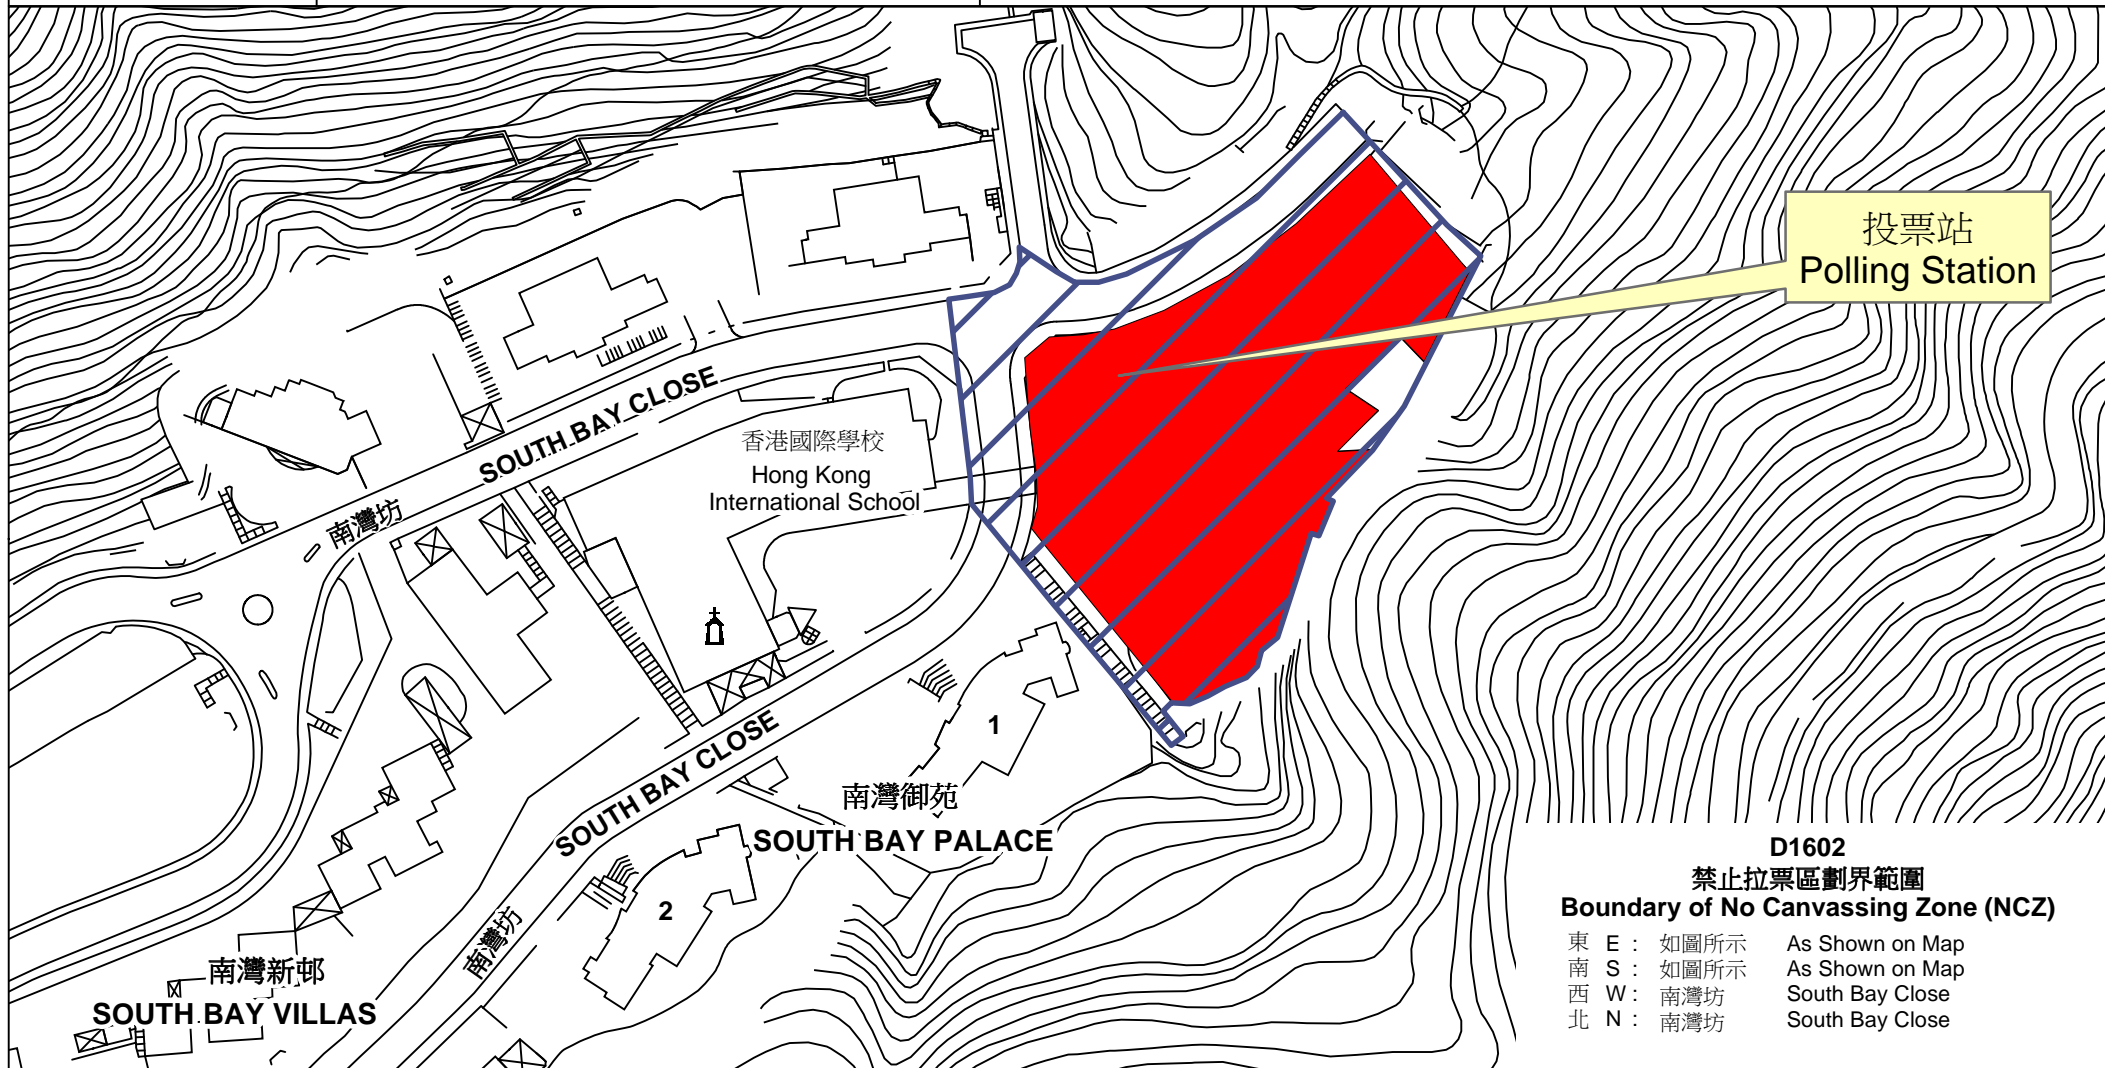

投票站位置圖和禁止拉票區 Polling Station - Location Plan & No Canvassing Zone

投票站編號 Polling Station Code	2018年立法會補選地方選區編號及名稱 Code & Name of Geographical Constituency for 2018 Legislative Council By-election	名稱及地址 Name & Address
D1602	LC1 香港島 HONG KONG ISLAND	香港國際學校(初小部學校) 香港淺水灣南灣坊23號1樓 Hong Kong International School (Lower Primary School) 1/F, 23 South Bay Close, Repulse Bay, Hong Kong

D1602
禁止拉票區劃界範圍
Boundary of No Canvassing Zone (NCZ)

東 E :	如圖所示	As Shown on Map
南 S :	如圖所示	As Shown on Map
西 W :	南灣坊	South Bay Close
北 N :	南灣坊	South Bay Close

 禁止拉票區
No Canvassing Zone