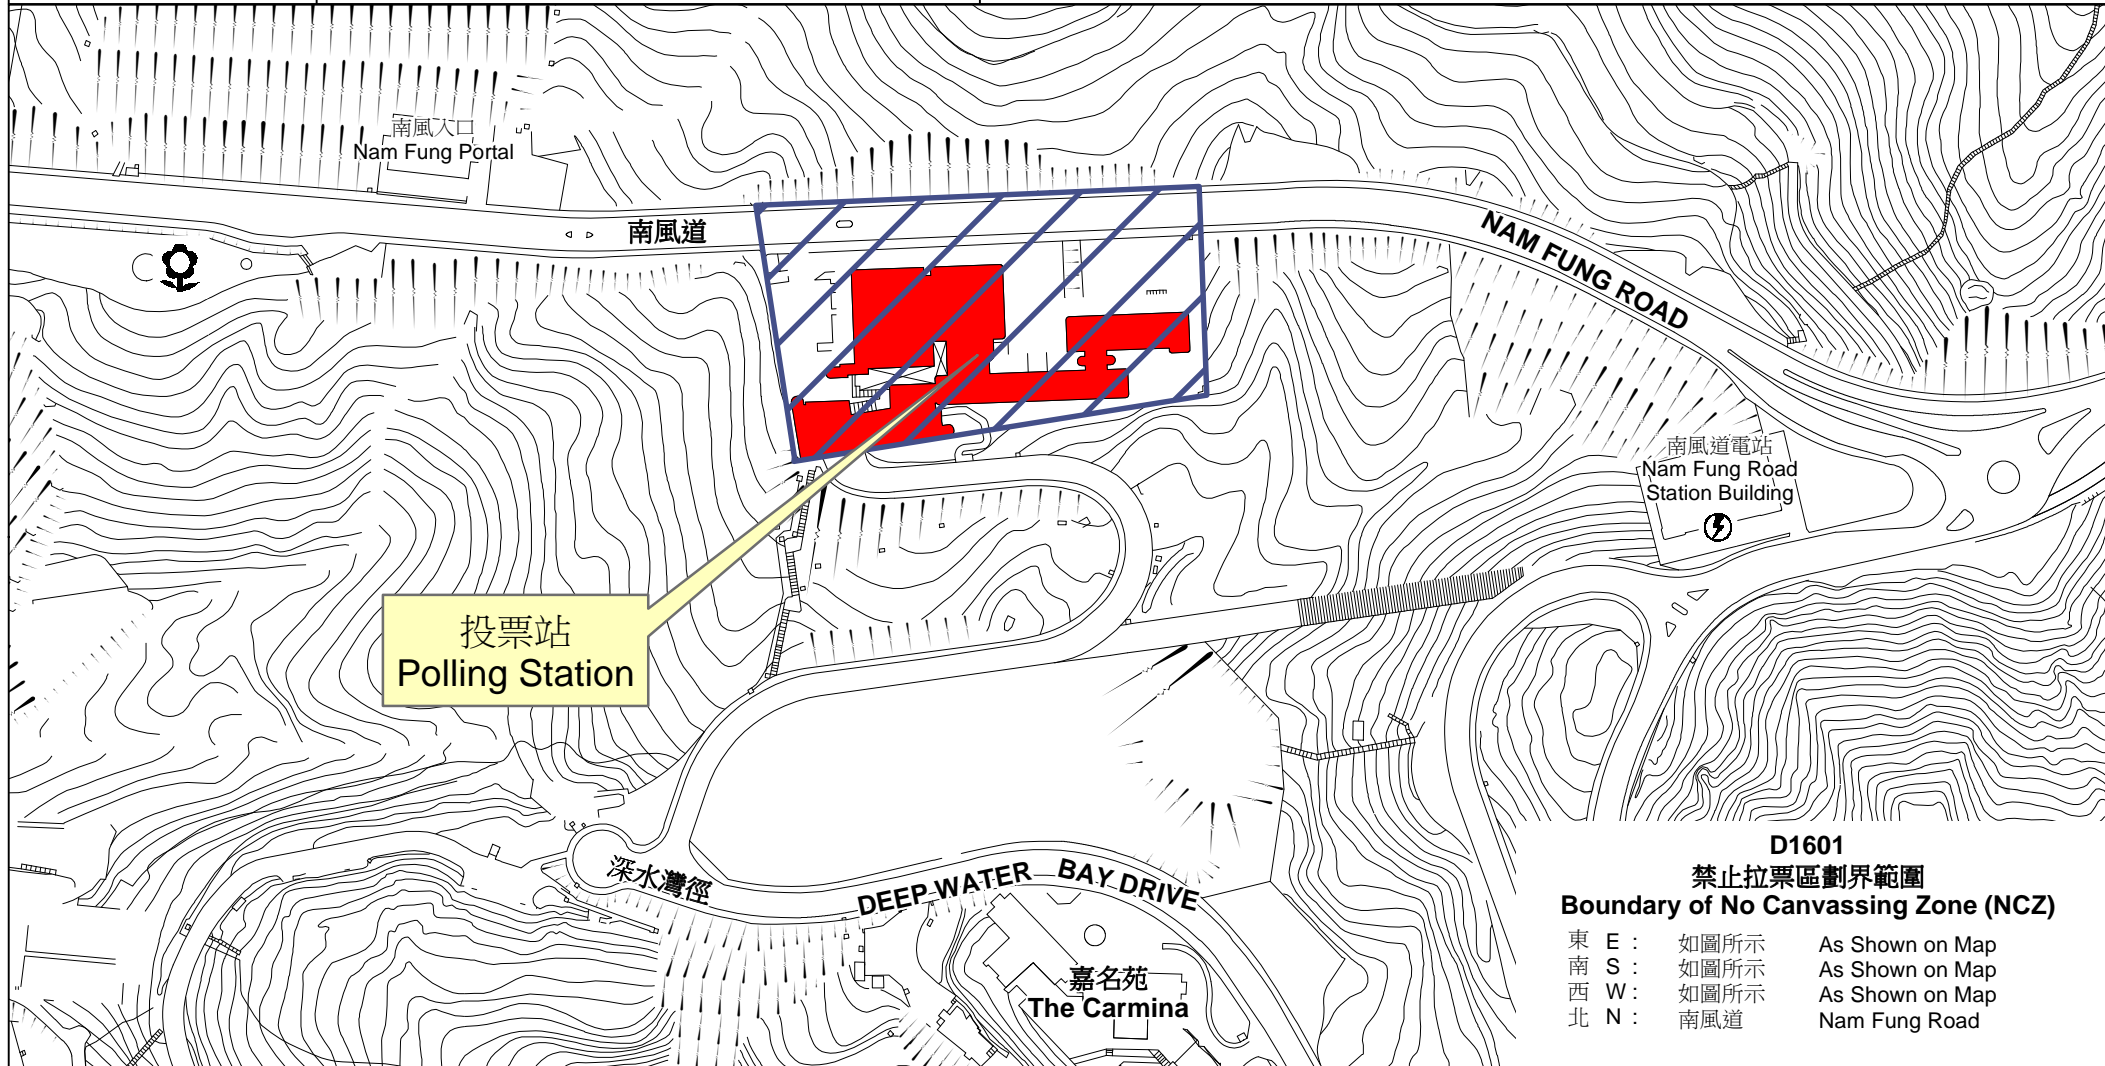

# 投票站位置圖和禁止拉票區 Polling Station - Location Plan & No Canvassing Zone

投票站編號 Polling Station Code	2018年立法會補選地方選區編號及名稱 Code & Name of Geographical Constituency for 2018 Legislative Council By-election	名稱及地址 Name & Address
<b>D1601</b>	<b>LC1</b> <b>香港島</b> <b>HONG KONG ISLAND</b>	<b>南島中學</b> <b>香港香港仔南風道50號</b> <b>South Island School</b> <b>50 Nam Fung Road, Aberdeen, Hong Kong</b>

**D1601**  
**禁止拉票區劃界範圍**  
**Boundary of No Canvassing Zone (NCZ)**

- |       |      |                 |
|-------|------|-----------------|
| 東 E : | 如圖所示 | As Shown on Map |
| 南 S : | 如圖所示 | As Shown on Map |
| 西 W : | 如圖所示 | As Shown on Map |
| 北 N : | 南風道  | Nam Fung Road   |

禁止拉票區  
No Canvassing Zone