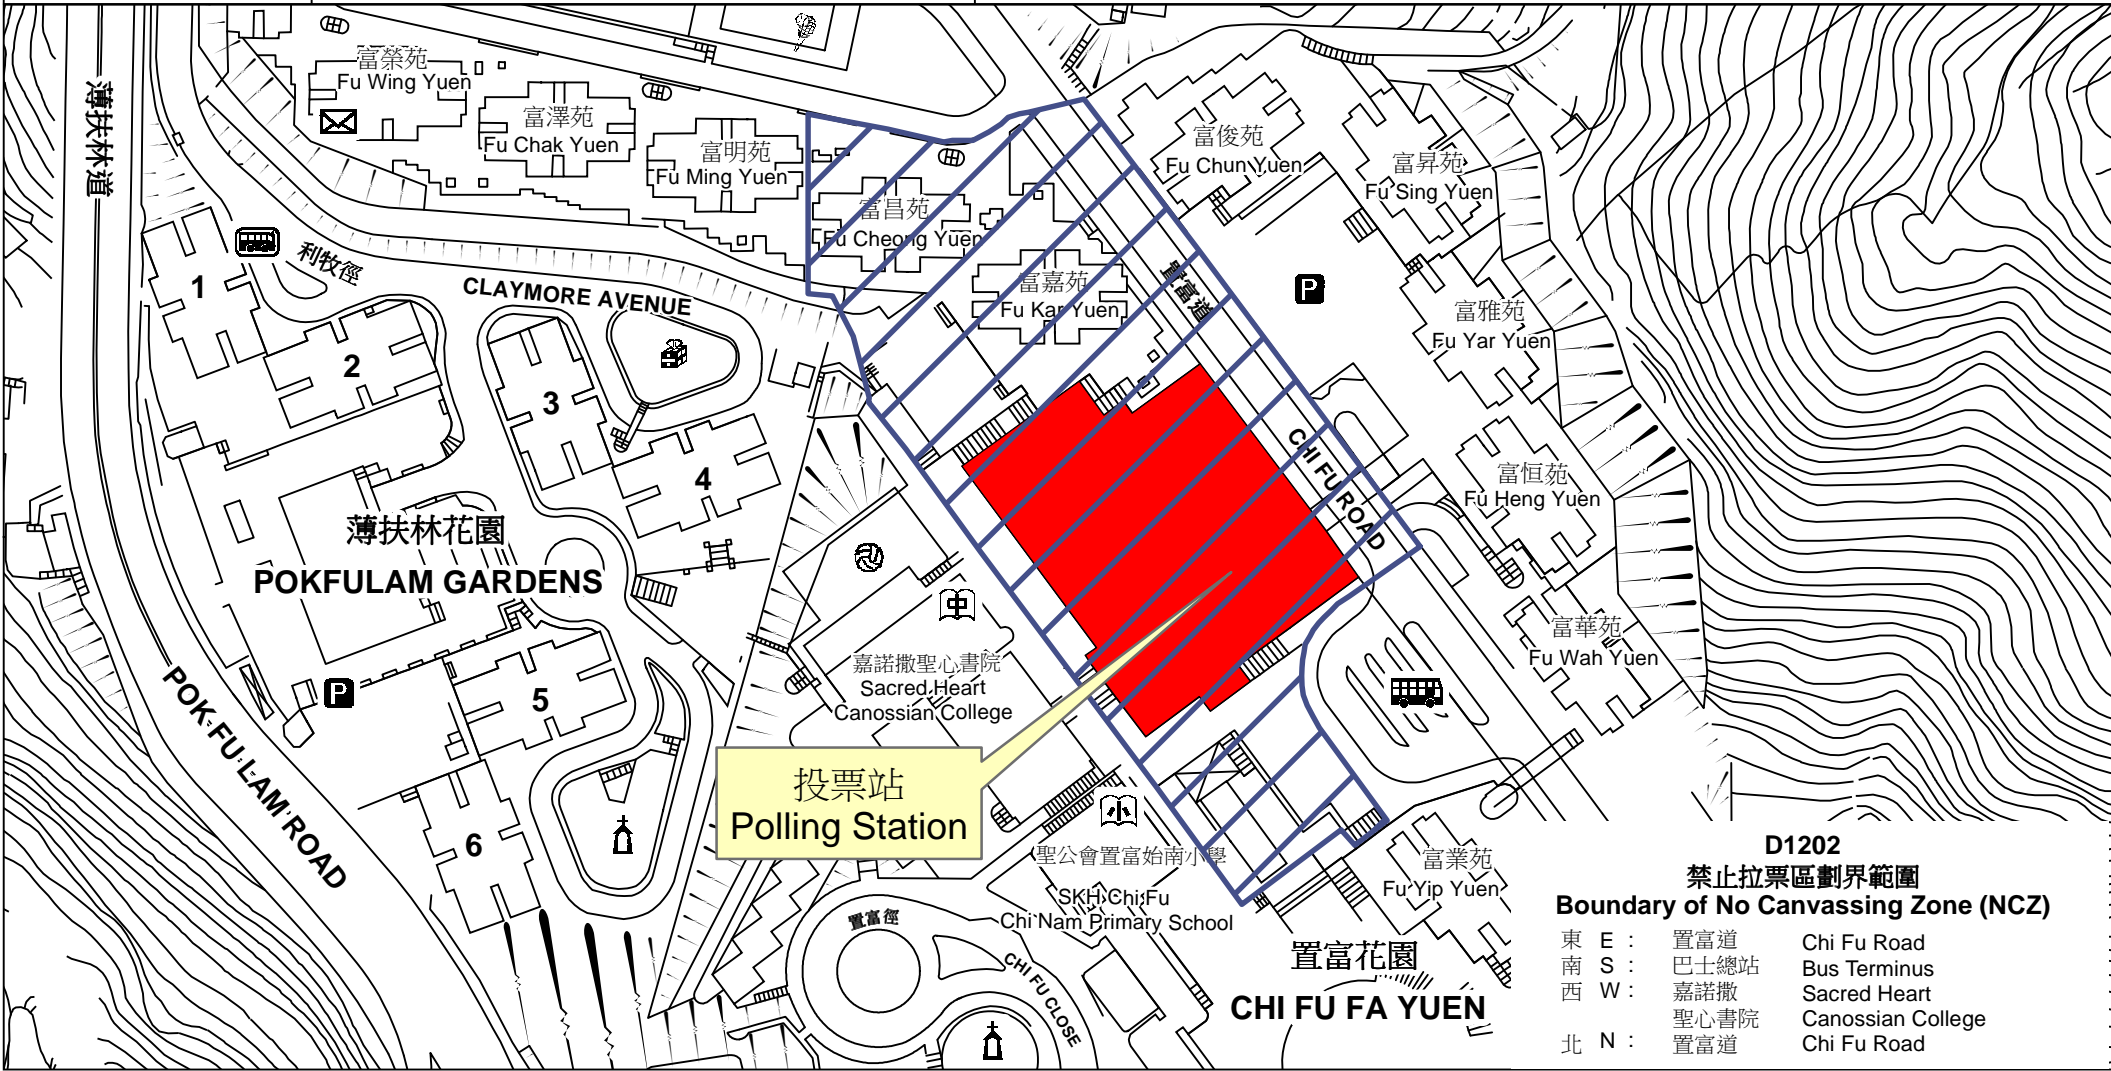

投票站位置圖和禁止拉票區 Polling Station - Location Plan & No Canvassing Zone

投票站編號 Polling Station Code	2018年立法會補選地方選區編號及名稱 Code & Name of Geographical Constituency for 2018 Legislative Council By-election	名稱及地址 Name & Address
D1202	LC1 香港島 HONG KONG ISLAND	置富南區會堂 香港薄扶林置富道置富南區廣場 Chi Fu Community Hall Chi Fu Landmark, Chi Fu Road, Pokfulam, Hong Kong

 禁止拉票區
No Canvassing Zone