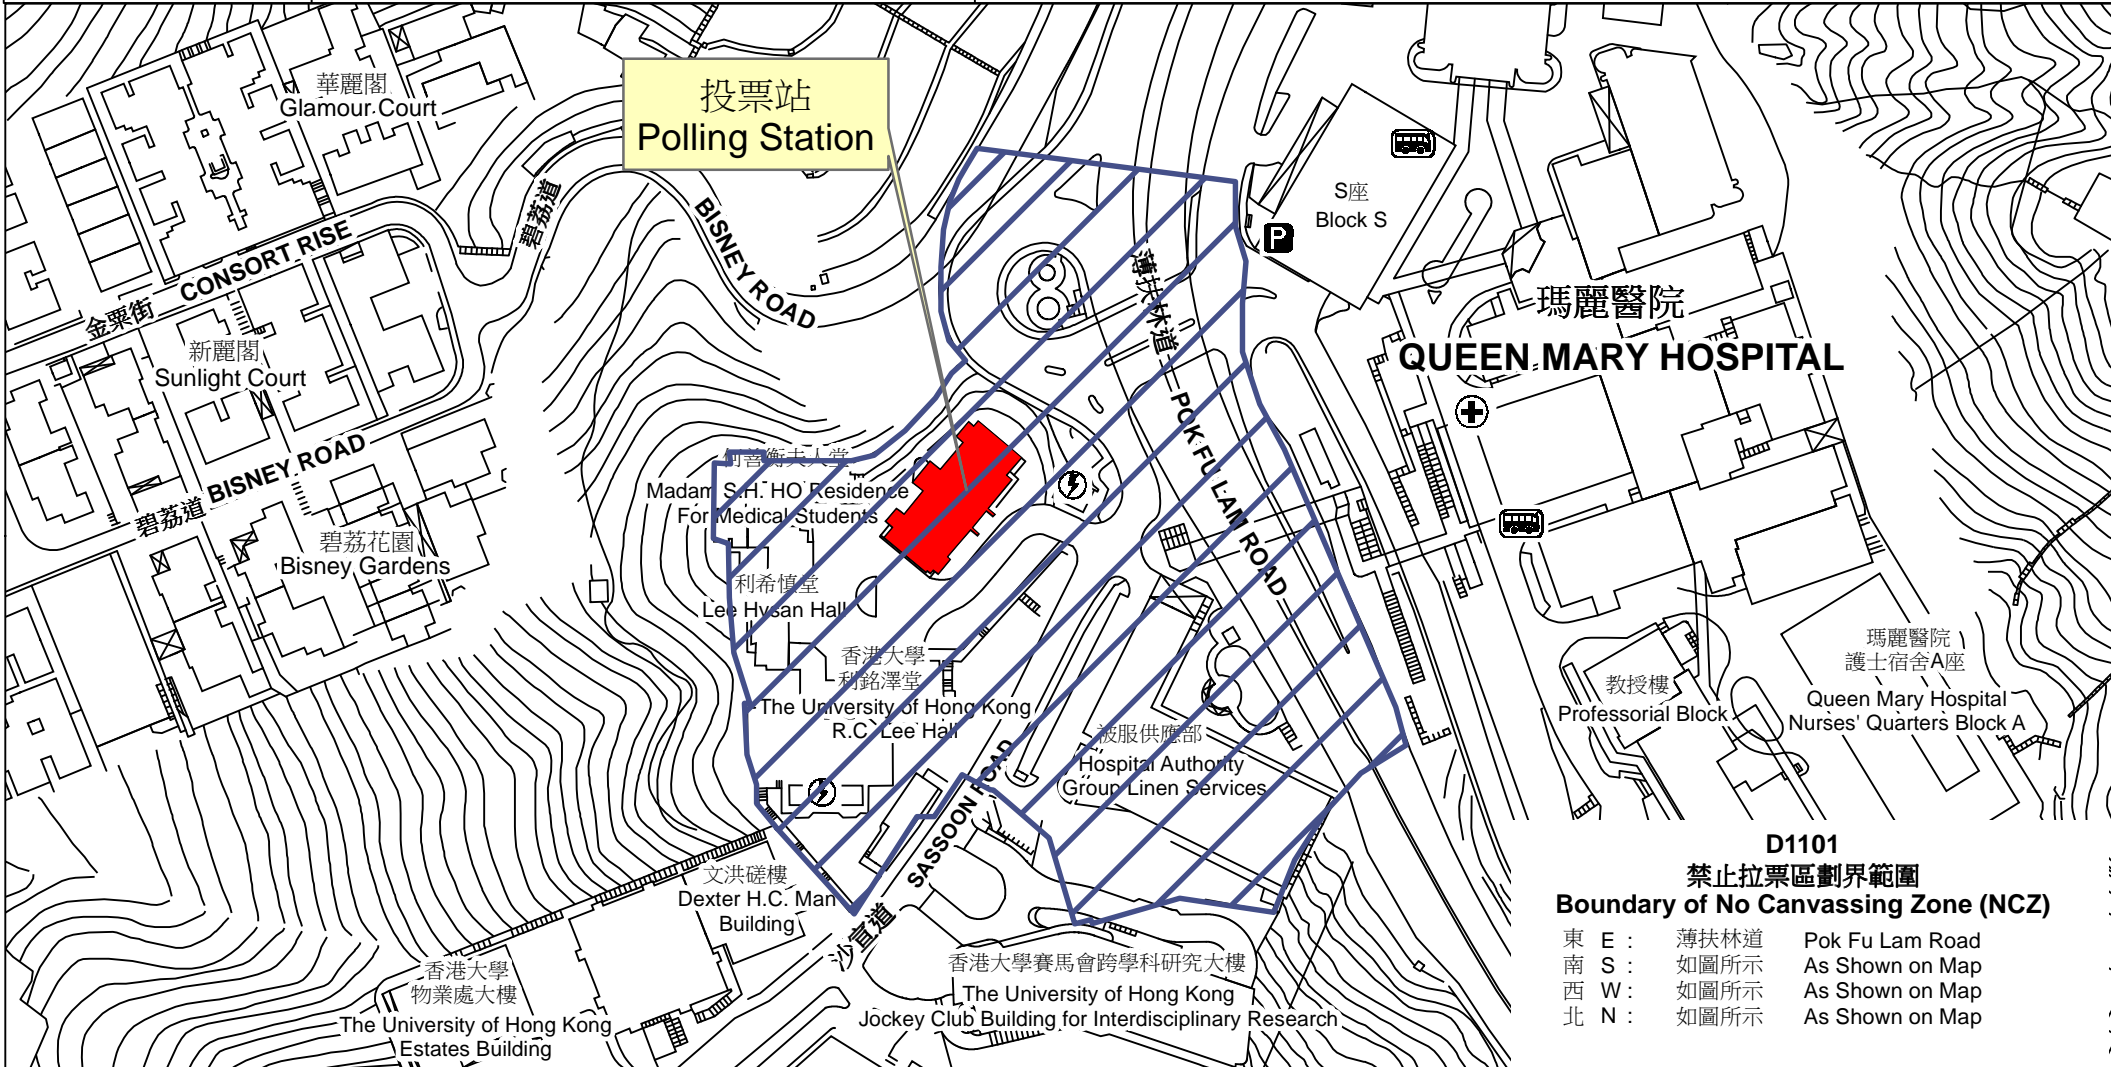

投票站位置圖和禁止拉票區 Polling Station - Location Plan & No Canvassing Zone

| | | |
|---|---|---|
| <p>投票站編號 Polling Station Code</p> <p>D1101</p> | <p>2018年立法會補選地方選區編號及名稱 Code & Name of Geographical Constituency for 2018 Legislative Council By-election</p> <p>LC1 香港島 HONG KONG ISLAND</p> | <p>名稱及地址 Name & Address</p> <p>沙宣道會堂 香港薄扶林沙宣道6號 Sassoon Road Assembly Hall 6 Sassoon Road, Pokfulam, Hong Kong</p> |
|---|---|---|

D1101
禁止拉票區劃界範圍
Boundary of No Canvassing Zone (NCZ)

| | | |
|-------|------|-----------------|
| 東 E : | 薄扶林道 | Pok Fu Lam Road |
| 南 S : | 如圖所示 | As Shown on Map |
| 西 W : | 如圖所示 | As Shown on Map |
| 北 N : | 如圖所示 | As Shown on Map |

 禁止拉票區
No Canvassing Zone