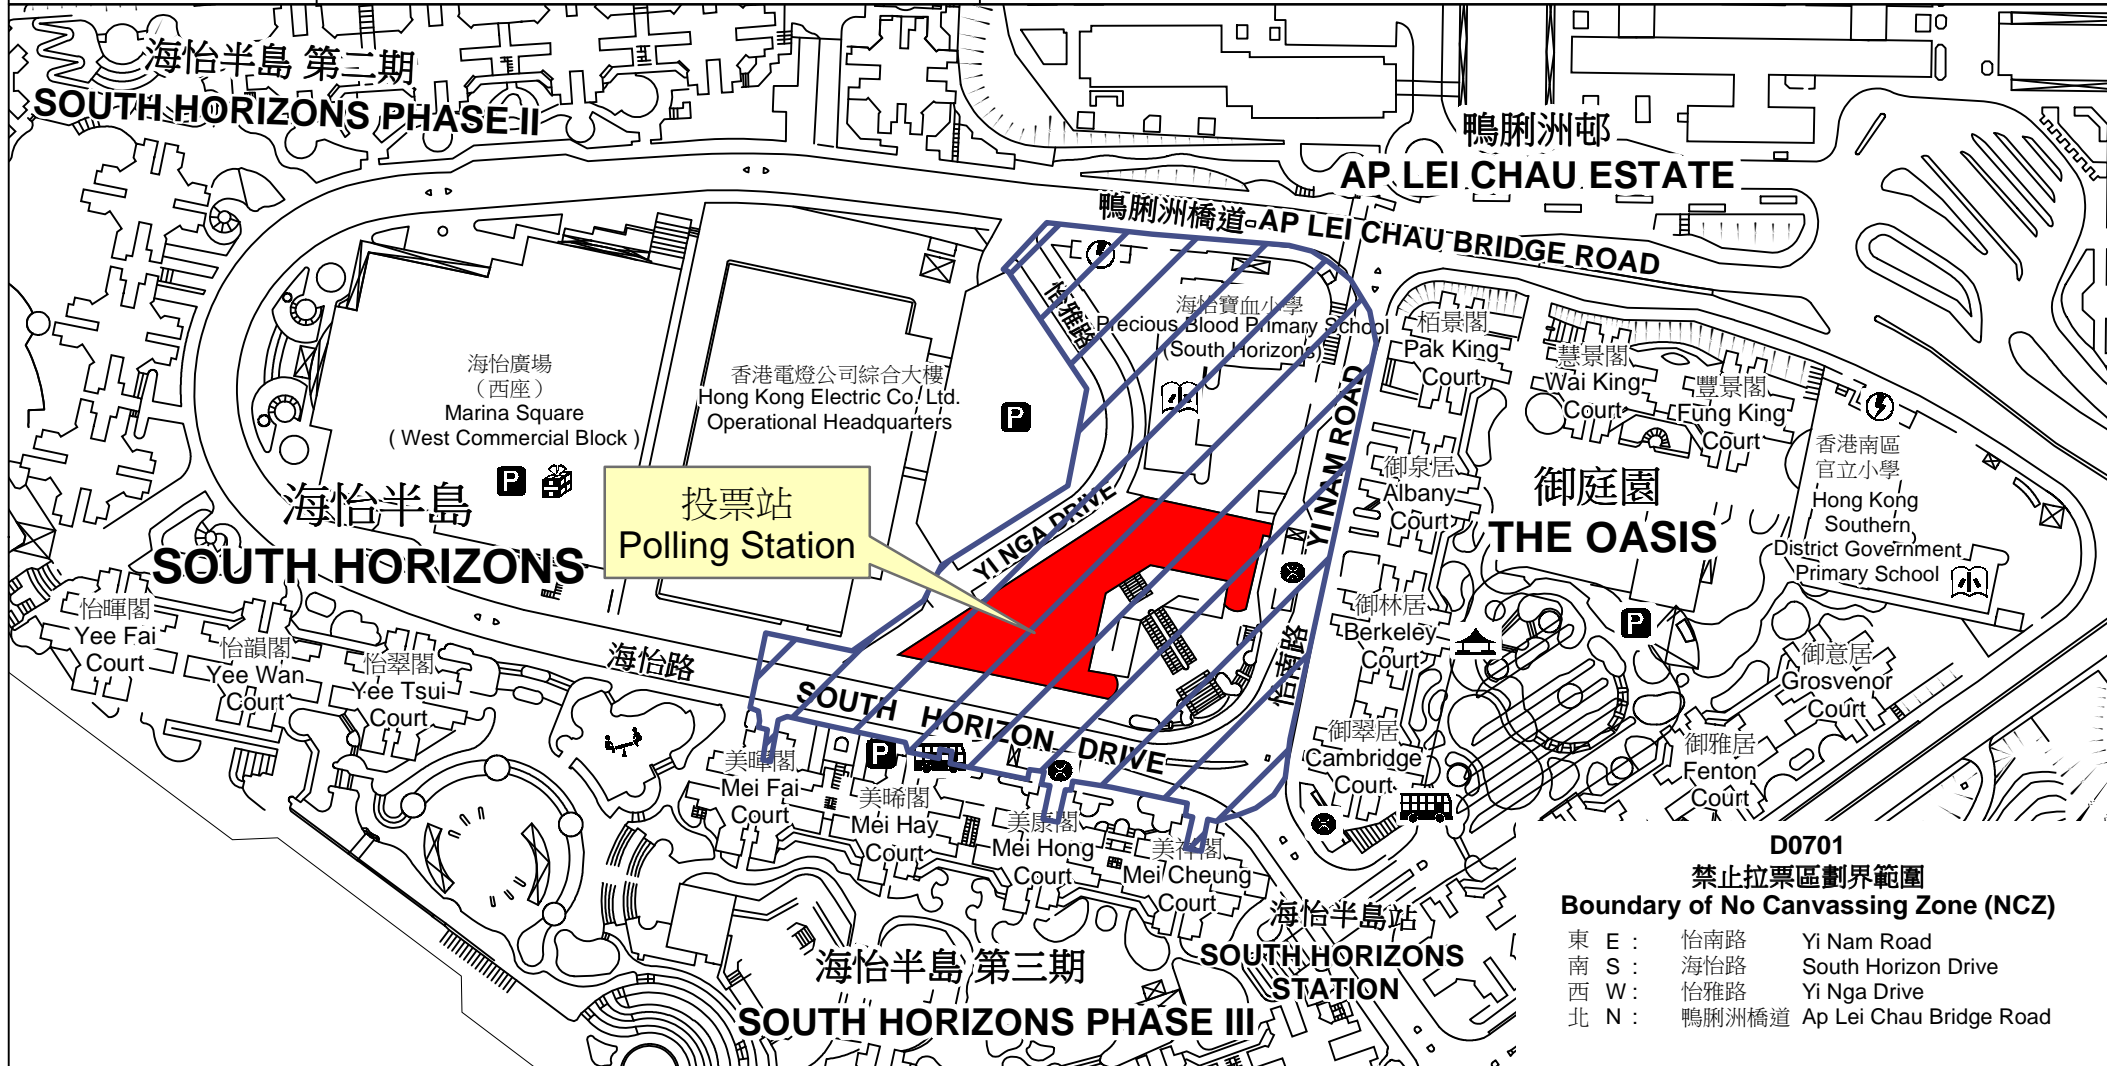

投票站位置圖和禁止拉票區 Polling Station - Location Plan & No Canvassing Zone

投票站編號 Polling Station Code	2018年立法會補選地方選區編號及名稱 Code & Name of Geographical Constituency for 2018 Legislative Council By-election	名稱及地址 Name & Address
D0701	LC1 香港島 HONG KONG ISLAND	海怡社區中心 香港鴨脷洲海怡半島東翼商場1樓 South Horizons Neighbourhood Community Centre 1/F, East Commercial Block, South Horizons, Ap Lei Chau, Hong Kong

D0701
禁止拉票區劃界範圍
Boundary of No Canvassing Zone (NCZ)
 東 E : 怡南路 Yi Nam Road
 南 S : 海怡路 South Horizon Drive
 西 W : 怡雅路 Yi Nga Drive
 北 N : 鴨脷洲橋道 Ap Lei Chau Bridge Road

 禁止拉票區
No Canvassing Zone