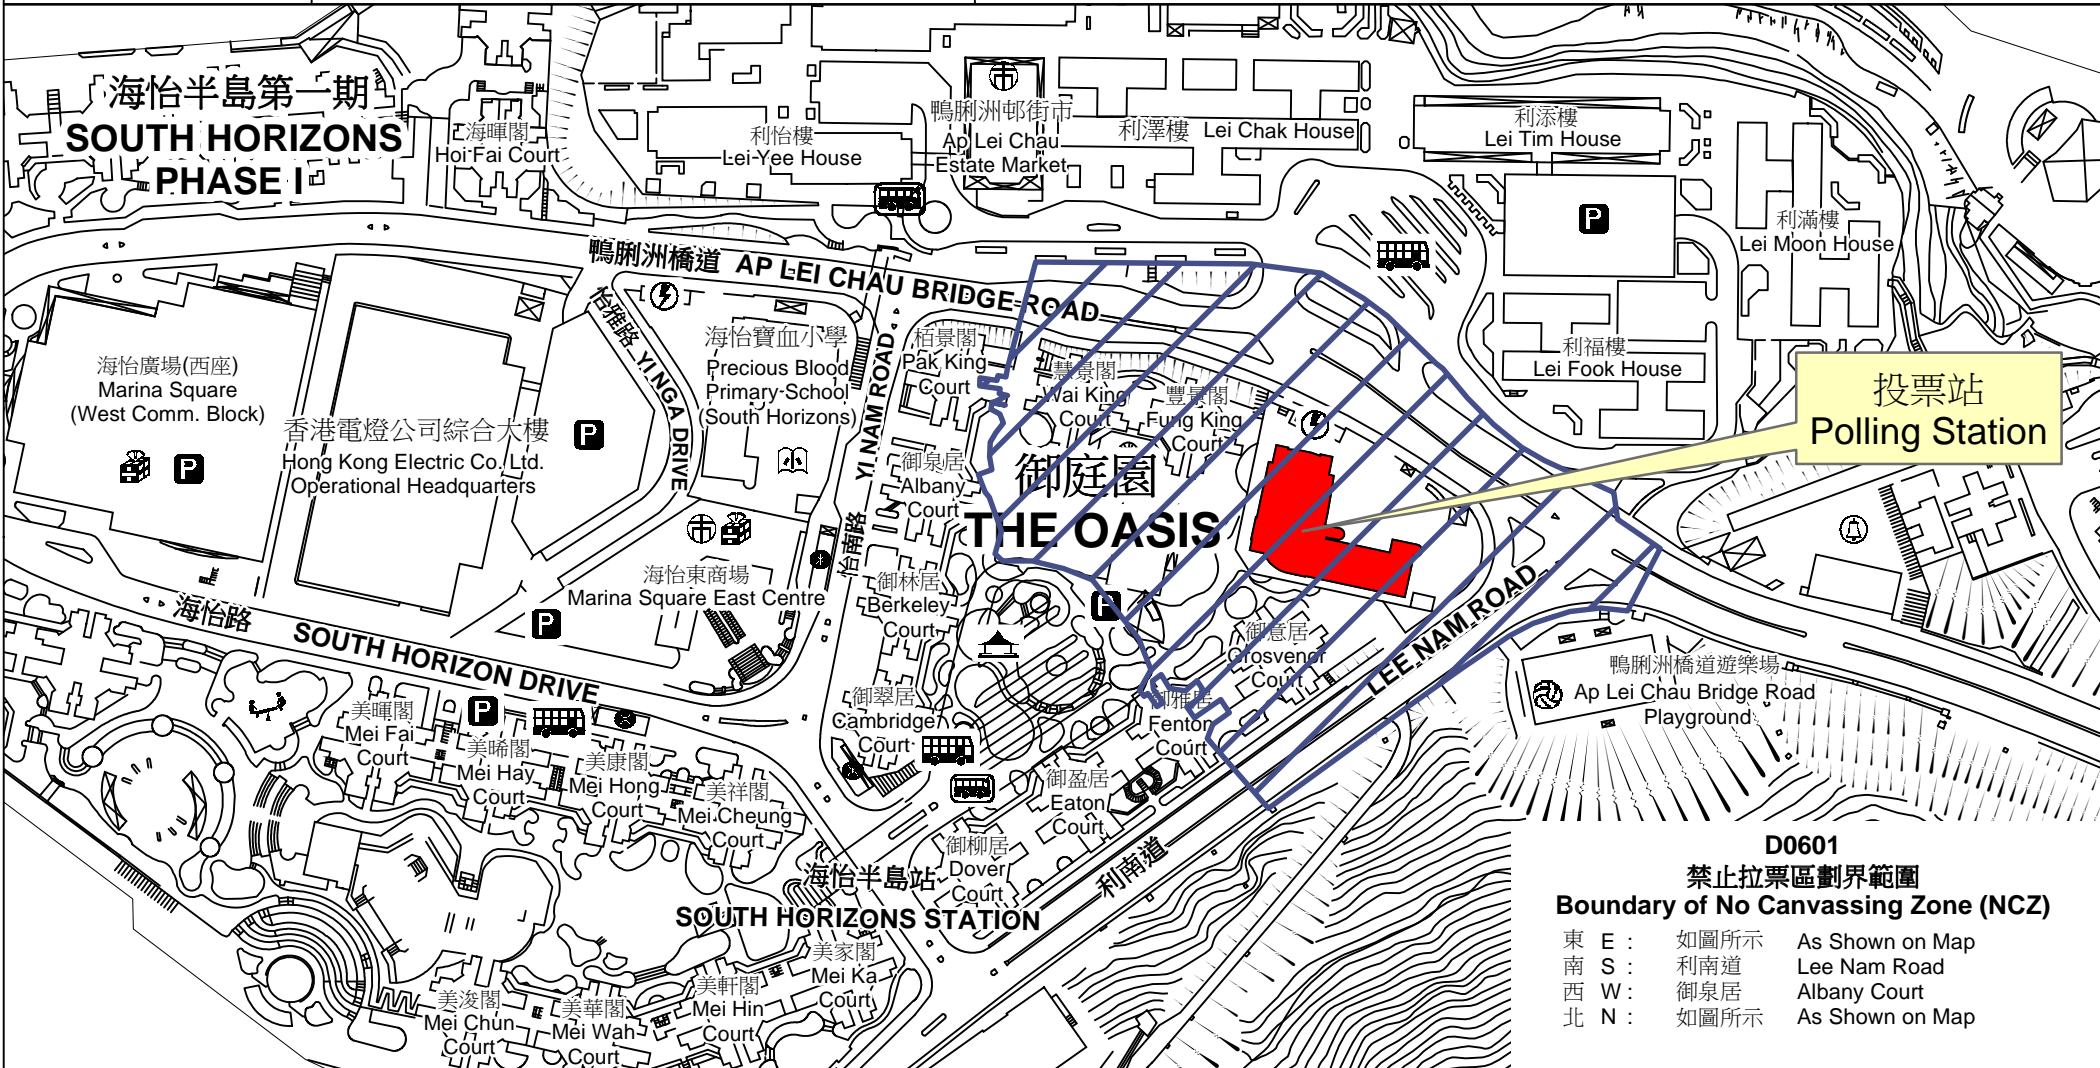

投票站位置圖和禁止拉票區 Polling Station - Location Plan & No Canvassing Zone

<p>投票站編號 Polling Station Code</p> <p><b>D0601</b></p>	<p>2018年立法會補選地方選區編號及名稱 Code &amp; Name of Geographical Constituency for 2018 Legislative Council By-election</p> <p><b>LC1 香港島 HONG KONG ISLAND</b></p>	<p>名稱及地址 Name &amp; Address</p> <p>香港南區官立小學 香港鴨脷洲鴨脷洲橋道325號 Hong Kong Southern District Government Primary School 325 Ap Lei Chau Bridge Road, Ap Lei Chau, Hong Kong</p>
---	---	--

**D0601  
禁止拉票區劃界範圍  
Boundary of No Canvassing Zone (NCZ)**

東 E :	如圖所示	As Shown on Map
南 S :	利南道	Lee Nam Road
西 W :	御泉居	Albany Court
北 N :	如圖所示	As Shown on Map

 禁止拉票區  
No Canvassing Zone