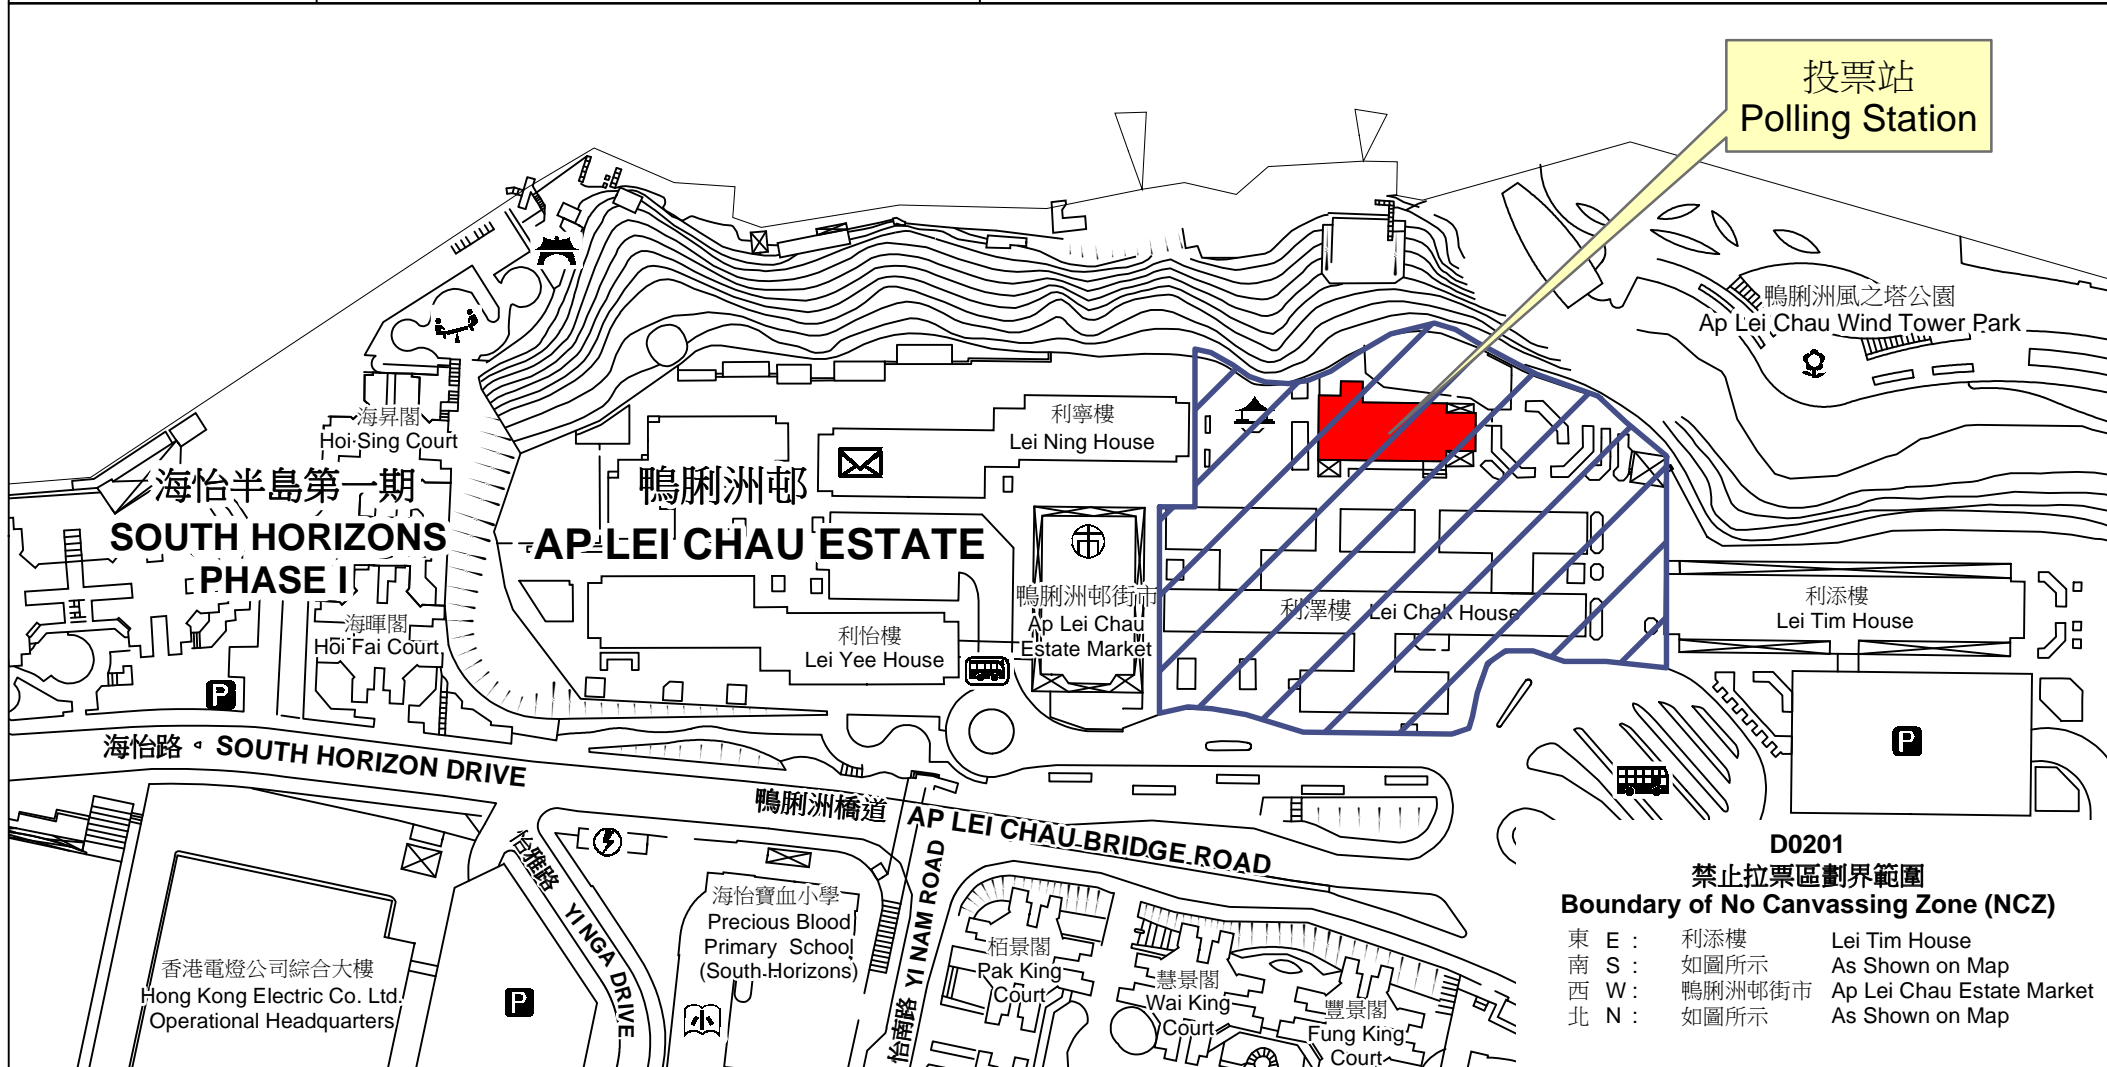

投票站位置圖和禁止拉票區 Polling Station - Location Plan & No Canvassing Zone

投票站編號 Polling Station Code	2018年立法會補選地方選區編號及名稱 Code & Name of Geographical Constituency for 2018 Legislative Council By-election	名稱及地址 Name & Address
D0201	LC1 香港島 HONG KONG ISLAND	鴨脷洲社區會堂 香港鴨脷洲邨 Ap Lei Chau Community Hall Ap Lei Chau Estate, Hong Kong

D0201
禁止拉票區劃界範圍
Boundary of No Canvassing Zone (NCZ)

東 E :	利添樓	Lei Tim House
南 S :	如圖所示	As Shown on Map
西 W :	鴨脷洲邨街市	Ap Lei Chau Estate Market
北 N :	如圖所示	As Shown on Map

 禁止拉票區
No Canvassing Zone