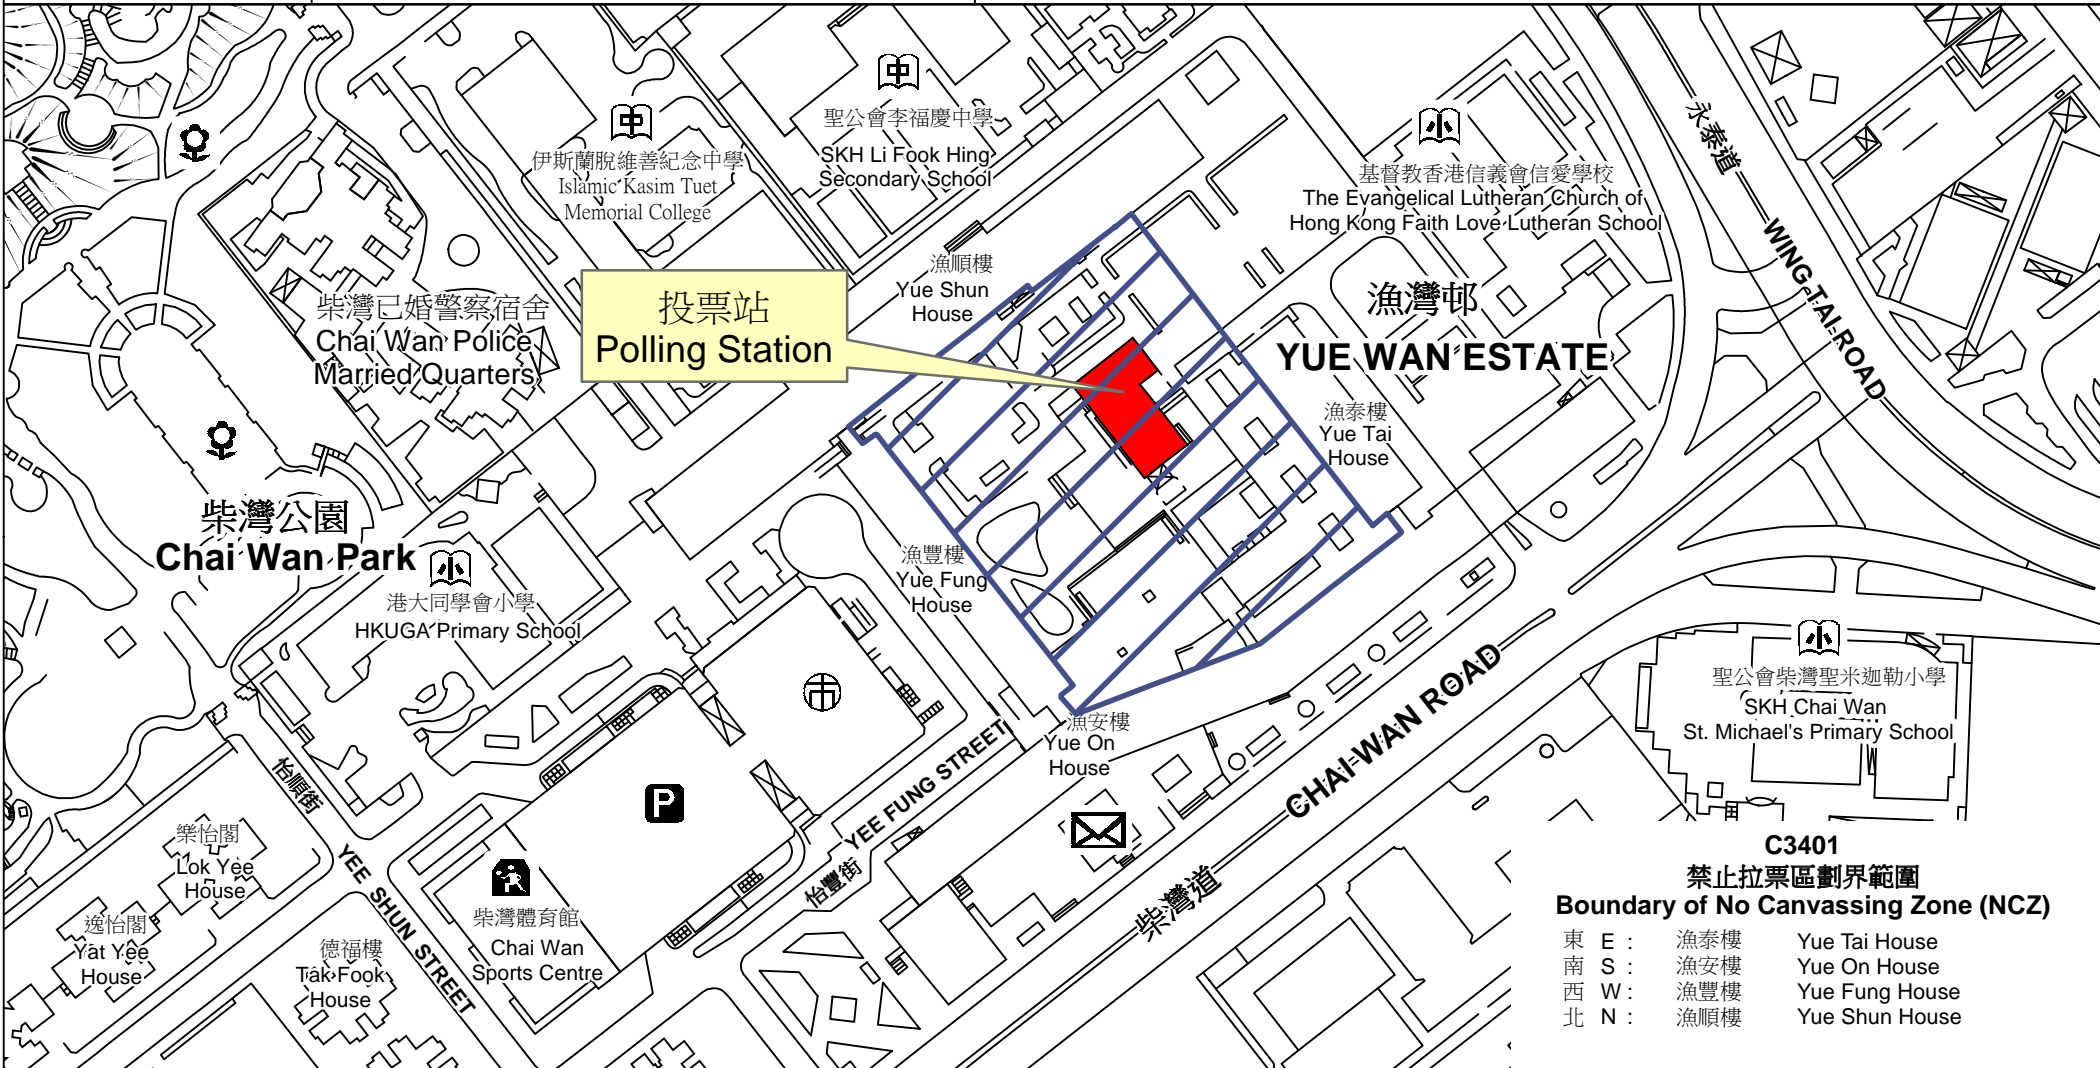

# 投票站位置圖和禁止拉票區 Polling Station - Location Plan & No Canvassing Zone

| 投票站編號<br>Polling Station Code<br><br><b>C3401</b> | 2018年立法會補選地方選區編號及名稱<br>Code & Name of Geographical Constituency<br>for 2018 Legislative Council By-election<br><br><b>LC1<br/>                     香港島<br/>                     HONG KONG ISLAND</b> | 名稱及地址<br>Name & Address<br><br>漁灣社區會堂<br>香港柴灣柴灣道365號漁灣邨<br><b>Yue Wan Community Hall</b><br>365 Chai Wan Road, Yue Wan Estate, Chai Wan, Hong Kong |
|---|--|--|
|---|--|--|

 禁止拉票區  
No Canvassing Zone