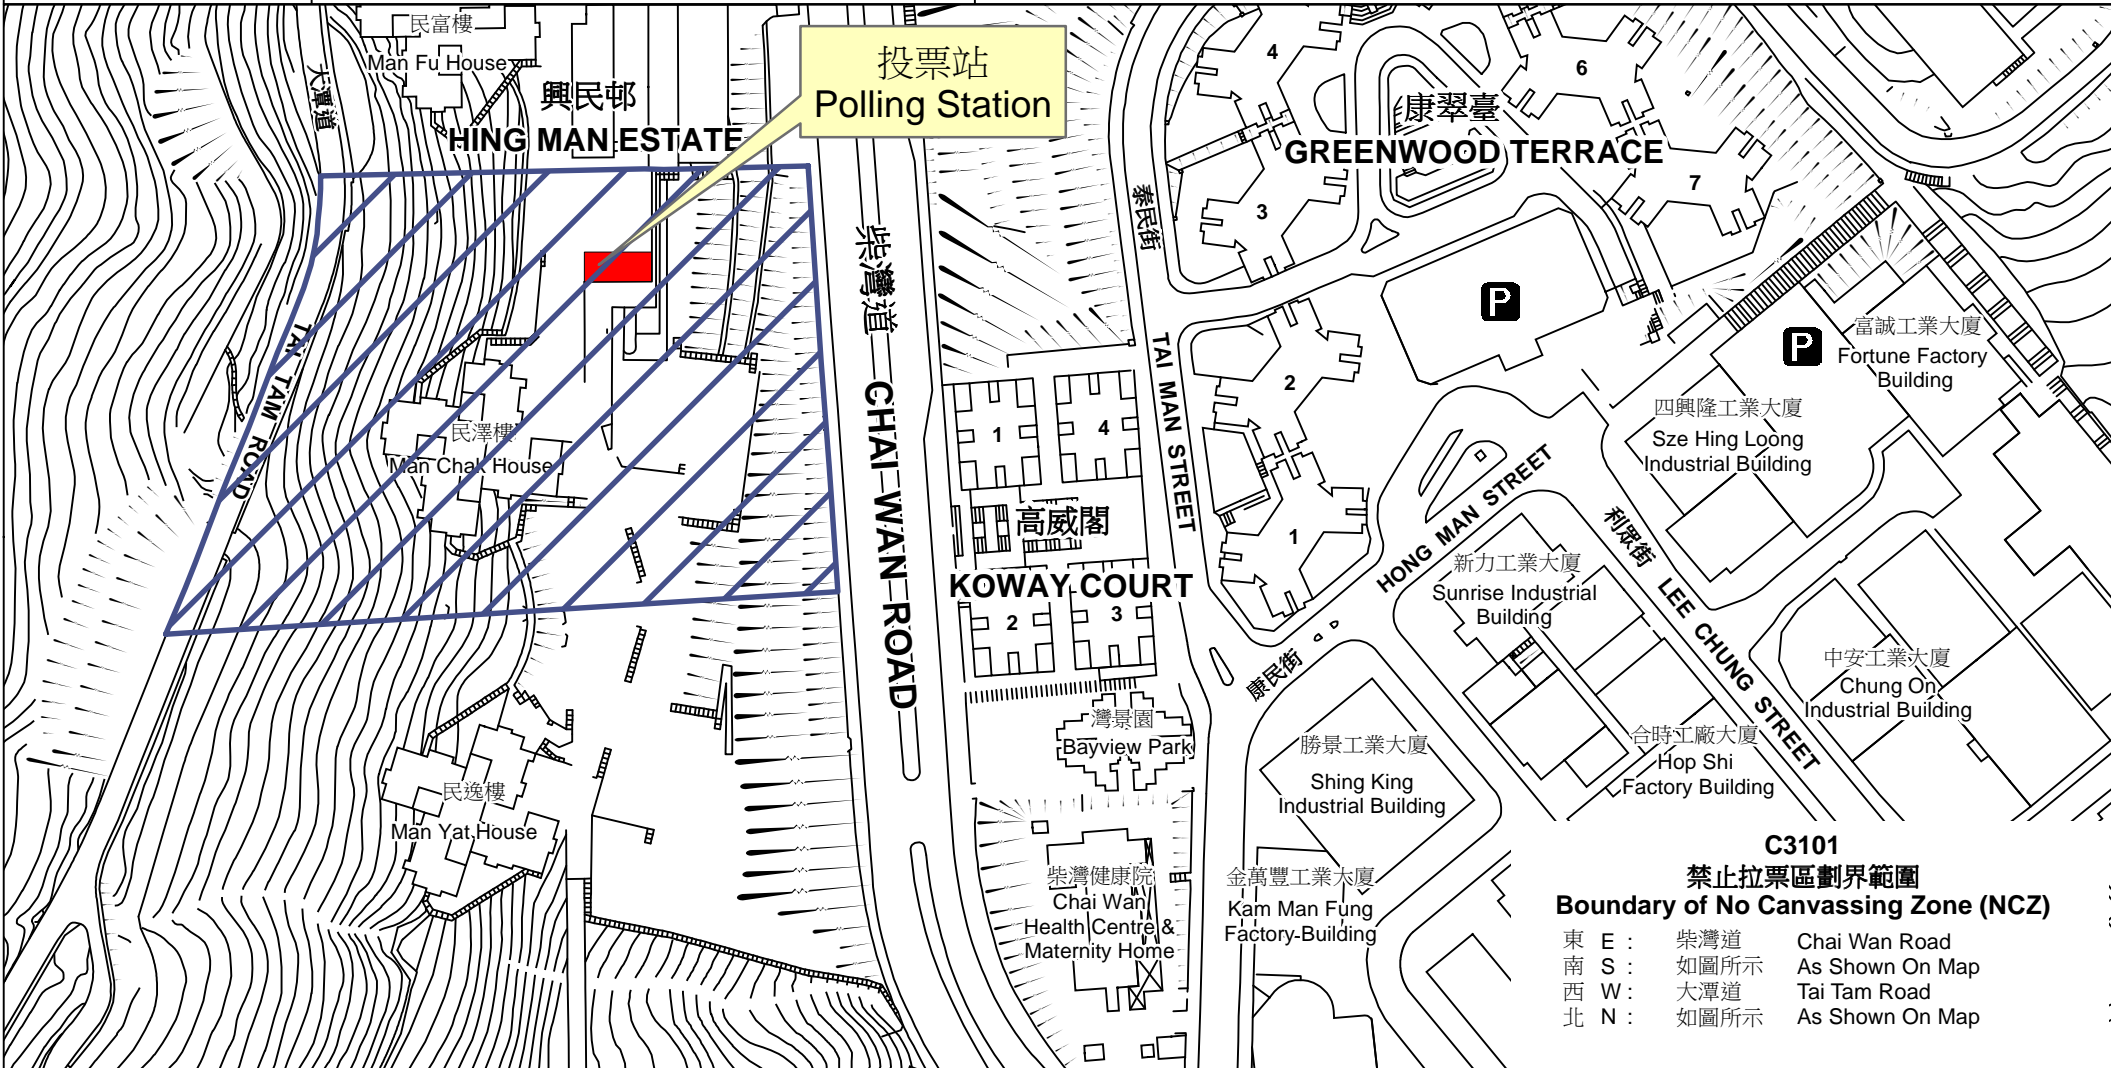

投票站位置圖和禁止拉票區 Polling Station - Location Plan & No Canvassing Zone

<p>投票站編號 Polling Station Code</p> <p>C3101</p>	<p>2018年立法會補選地方選區編號及名稱 Code & Name of Geographical Constituency for 2018 Legislative Council By-election</p> <p>LC1 香港島 HONG KONG ISLAND</p>	<p>名稱及地址 Name & Address</p> <p>粵南信義會腓力堂興民幼兒學園 香港柴灣興民邨社區中心第3層 Lutheran Philip House Hing Man Nursery School Level 3, Community Building, Hing Man Estate, Chai Wan, Hong Kong</p>
---	--	---

 禁止拉票區
No Canvassing Zone