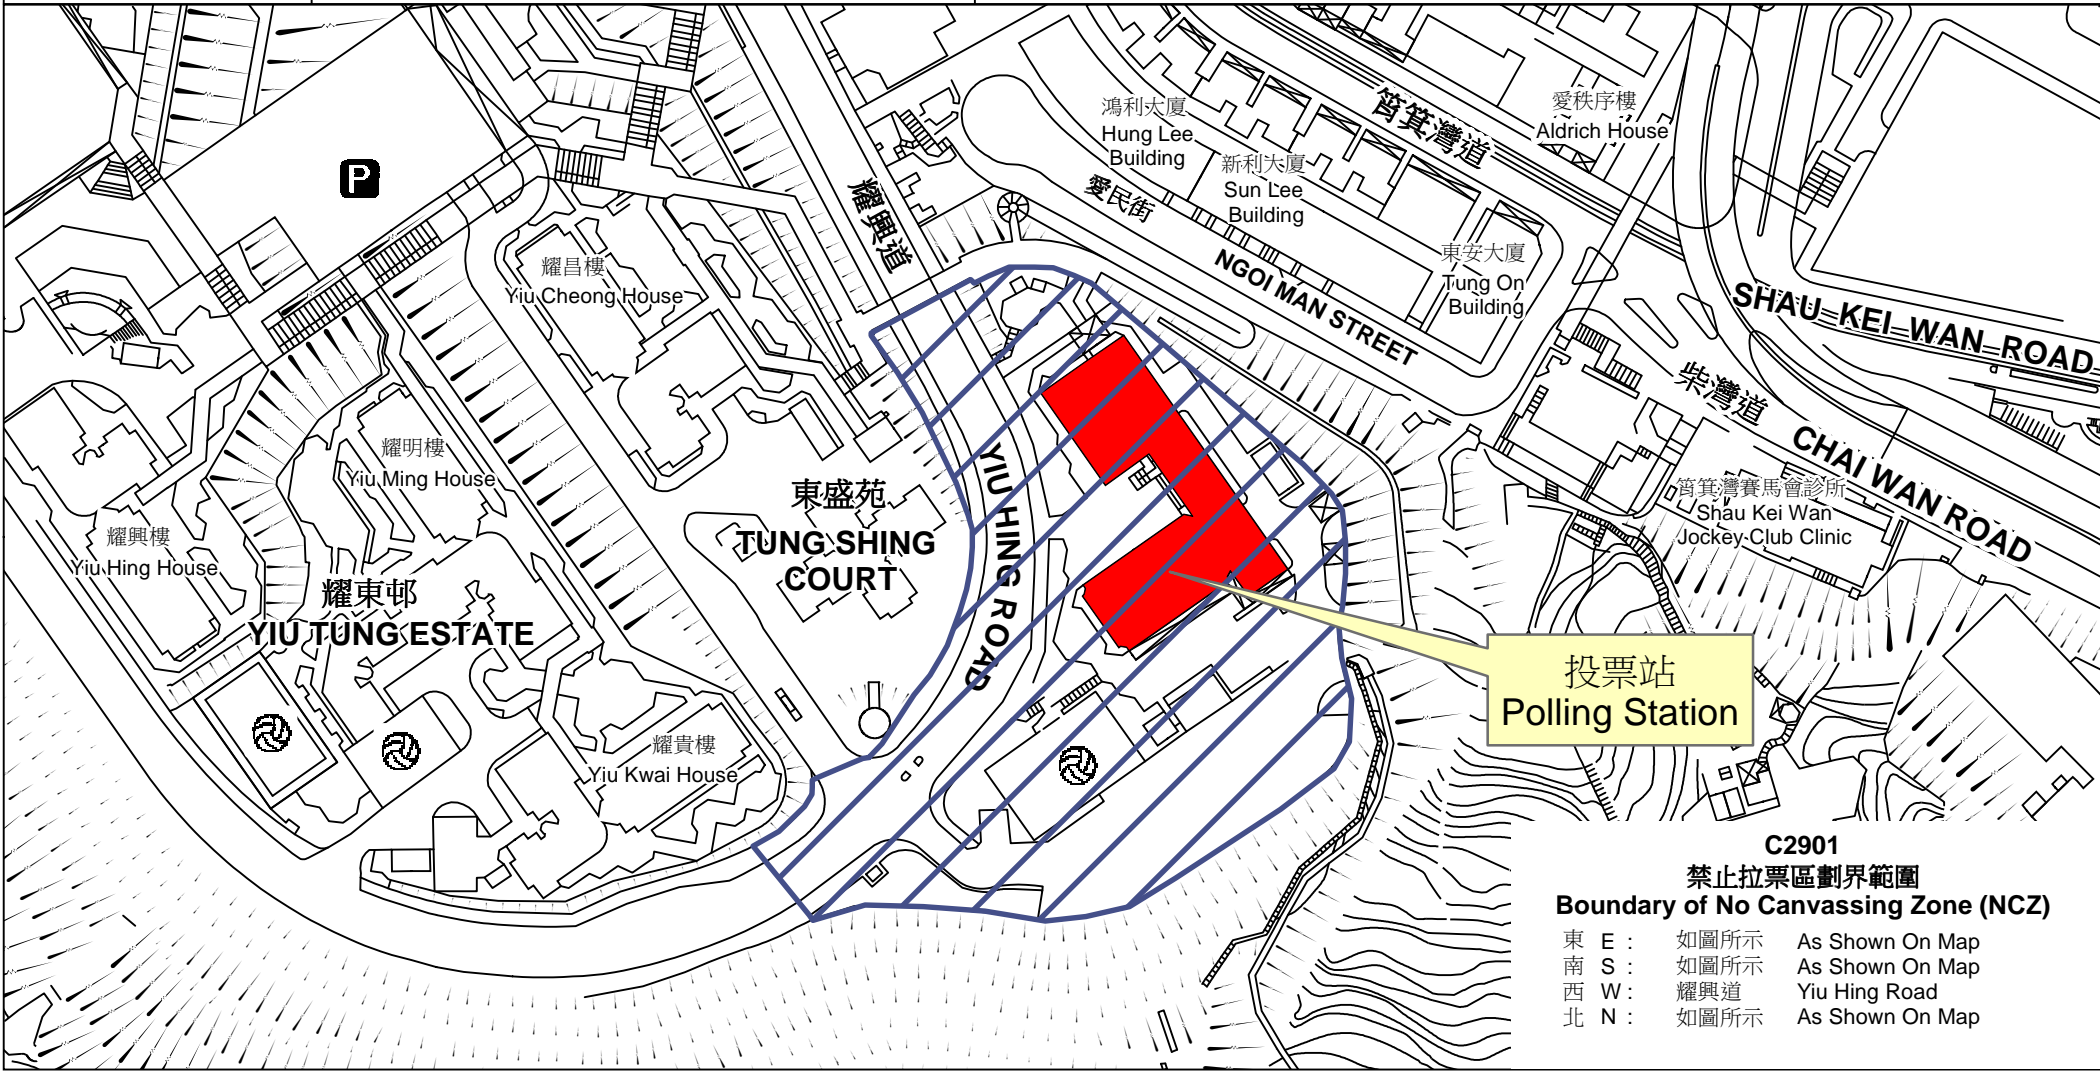

投票站位置圖和禁止拉票區 Polling Station - Location Plan & No Canvassing Zone

投票站編號 Polling Station Code	2018年立法會補選地方選區編號及名稱 Code & Name of Geographical Constituency for 2018 Legislative Council By-election	名稱及地址 Name & Address
C2901	LC1 香港島 HONG KONG ISLAND	勵志會梁李秀娛紀念小學 香港筲箕灣耀興道25號 The Endeavourers Leung Lee Sau Yu Memorial Primary School 25 Yiu Hing Road, Shau Kei Wan, Hong Kong

C2901
禁止拉票區劃界範圍
Boundary of No Canvassing Zone (NCZ)

東 E :	如圖所示	As Shown On Map
南 S :	如圖所示	As Shown On Map
西 W :	耀興道	Yiu Hing Road
北 N :	如圖所示	As Shown On Map

 禁止拉票區
No Canvassing Zone