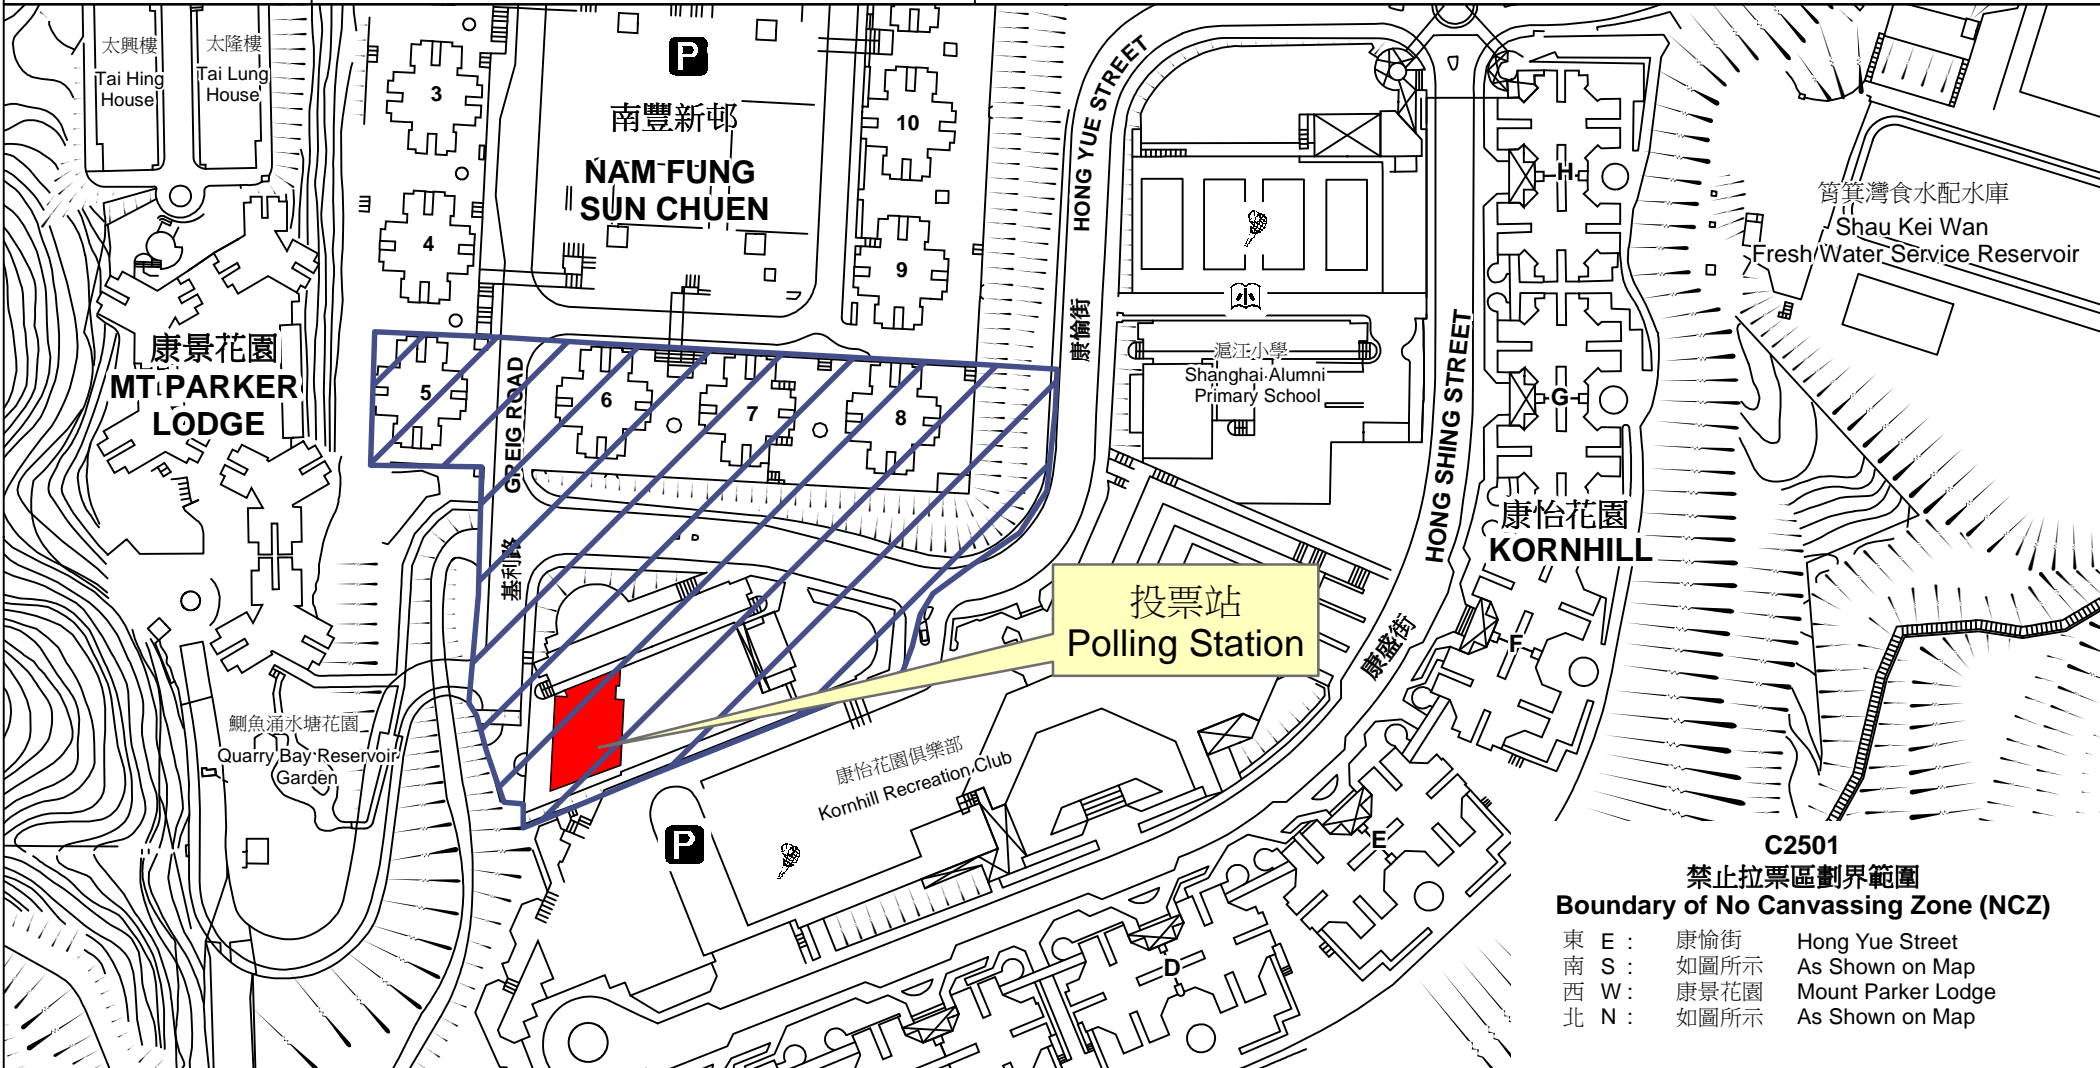

投票站位置圖和禁止拉票區 Polling Station - Location Plan & No Canvassing Zone

| 投票站編號 Polling Station Code | 2018年立法會補選地方選區編號及名稱 Code & Name of Geographical Constituency for 2018 Legislative Council By-election | 名稱及地址 Name & Address |
|-------------------------------|---|---|
| C2501 | LC1 香港島 HONG KONG ISLAND | 佛教中華康山學校 香港鯽魚涌康愉街2號 Buddhist Chung Wah Kornhill Primary School 2 Hong Yue Street, Quarry Bay, Hong Kong |

C2501
禁止拉票區劃界範圍
Boundary of No Canvassing Zone (NCZ)

| | | |
|-------|------|--------------------|
| 東 E : | 康愉街 | Hong Yue Street |
| 南 S : | 如圖所示 | As Shown on Map |
| 西 W : | 康景花園 | Mount Parker Lodge |
| 北 N : | 如圖所示 | As Shown on Map |

 禁止拉票區
No Canvassing Zone