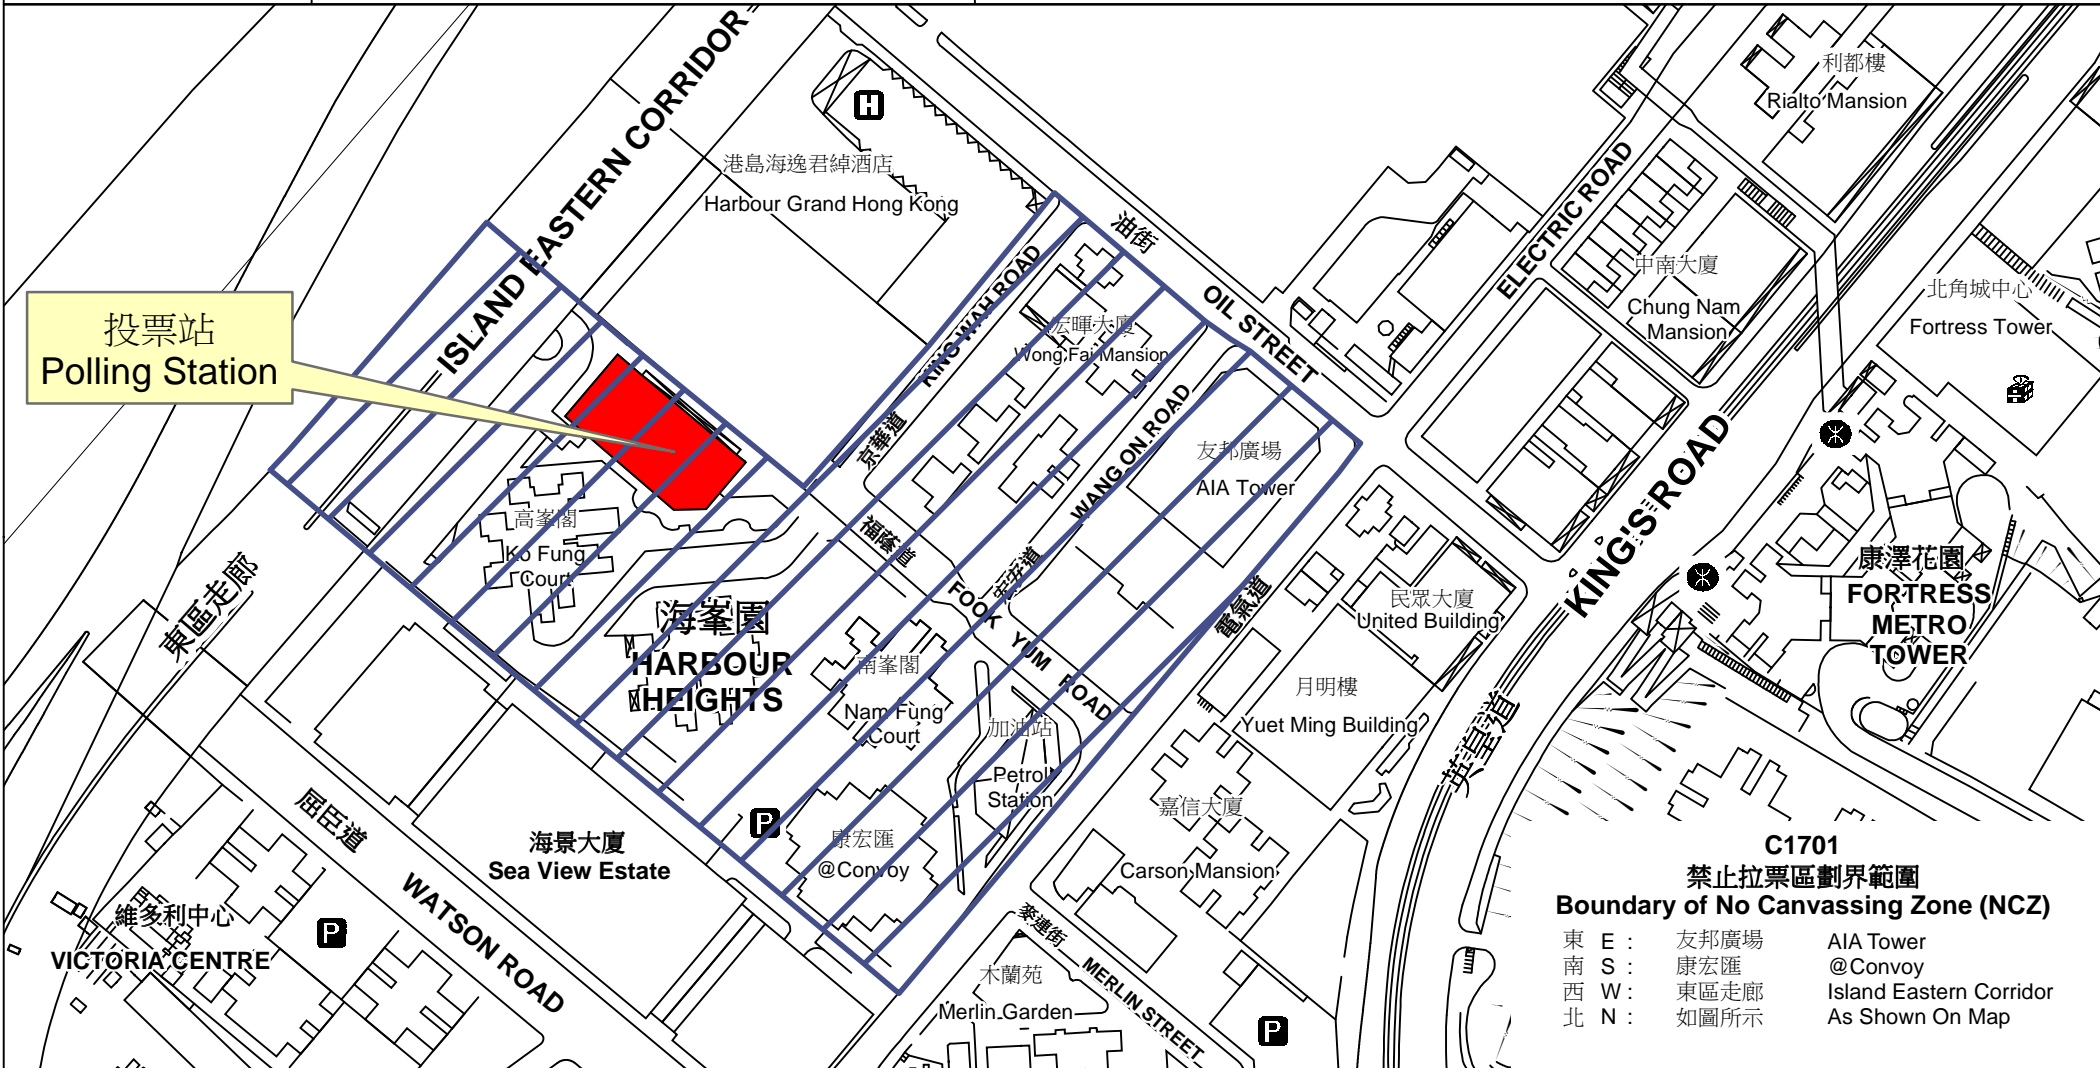

投票站位置圖和禁止拉票區 Polling Station - Location Plan & No Canvassing Zone

投票站編號 Polling Station Code	2018年立法會補選地方選區編號及名稱 Code & Name of Geographical Constituency for 2018 Legislative Council By-election	名稱及地址 Name & Address
<p>C1701</p>	<p>LC1 香港島 HONG KONG ISLAND</p>	<p>銅鑼灣社區中心 香港銅鑼灣福蔭道7號銅鑼灣社區中心3樓禮堂 Causeway Bay Community Centre Community Hall, 3/F, Causeway Bay Community Centre, 7 Fook Yum Road, Causeway Bay, Hong Kong</p>

 禁止拉票區
No Canvassing Zone