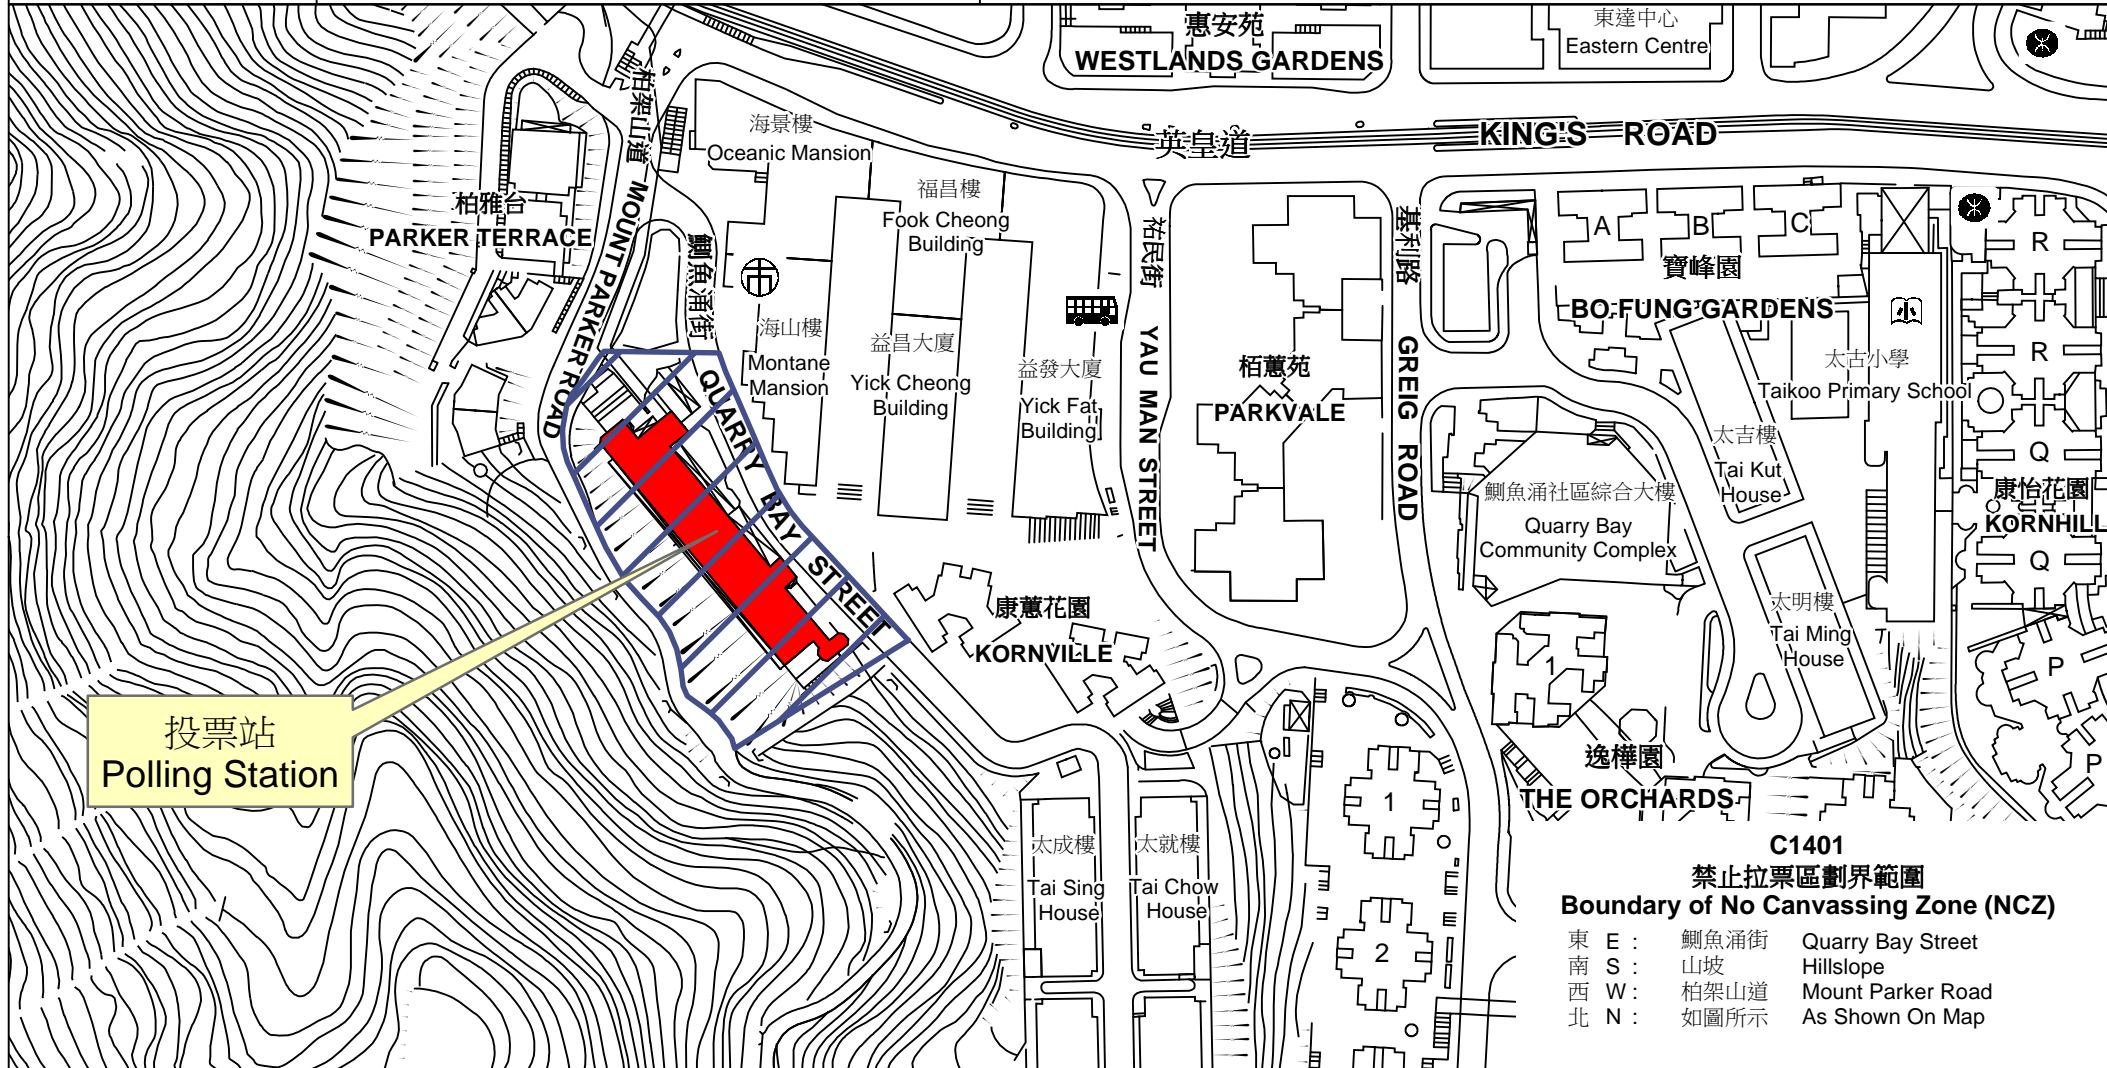

投票站位置圖和禁止拉票區 Polling Station - Location Plan & No Canvassing Zone

投票站編號 Polling Station Code	2018年立法會補選地方選區編號及名稱 Code & Name of Geographical Constituency for 2018 Legislative Council By-election	名稱及地址 Name & Address
<h2>C1401</h2>	<h3>LC1</h3> <h3>香港島</h3> <h3>HONG KONG ISLAND</h3>	<p>鯽魚涌體育館 香港鯽魚涌街38號鯽魚涌市政大廈7樓 Quarry Bay Sports Centre 7/F, Quarry Bay Municipal Services Building, 38 Quarry Bay Street, Hong Kong</p>

投票站
Polling Station

C1401
禁止拉票區劃界範圍
Boundary of No Canvassing Zone (NCZ)

東 E :	鯽魚涌街	Quarry Bay Street
南 S :	山坡	Hillslope
西 W :	柏架山道	Mount Parker Road
北 N :	如圖所示	As Shown On Map

 禁止拉票區
No Canvassing Zone