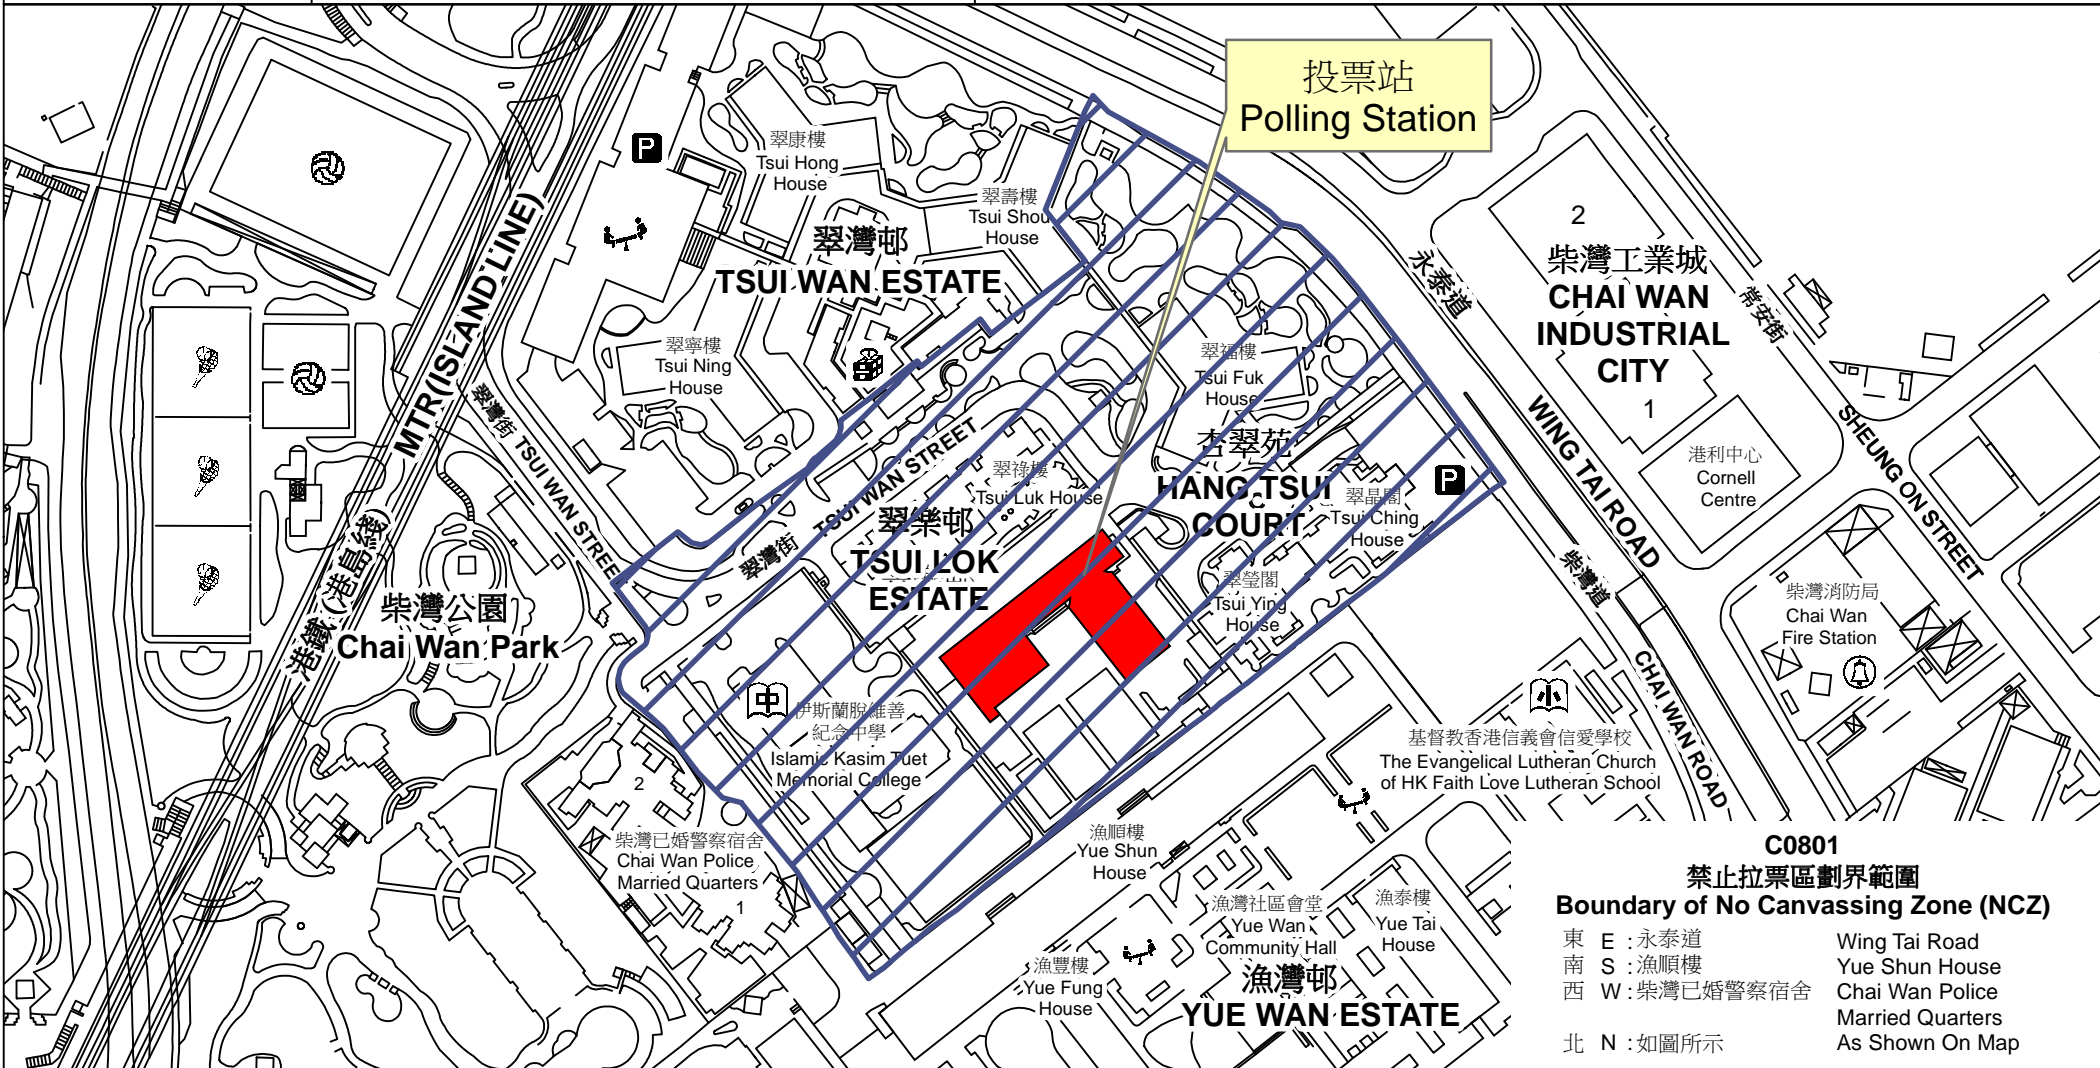

投票站位置圖和禁止拉票區 Polling Station - Location Plan & No Canvassing Zone

投票站編號 Polling Station Code C0801	2018年立法會補選地方選區編號及名稱 Code & Name of Geographical Constituency for 2018 Legislative Council By-election LC1 香港島 HONG KONG ISLAND	名稱及地址 Name & Address 聖公會李福慶中學 香港柴灣翠灣街翠灣邨 SKH Li Fook Hing Secondary School Tsui Wan Estate, Tsui Wan Street, Chai Wan, Hong Kong
---	--	--

 禁止拉票區
No Canvassing Zone