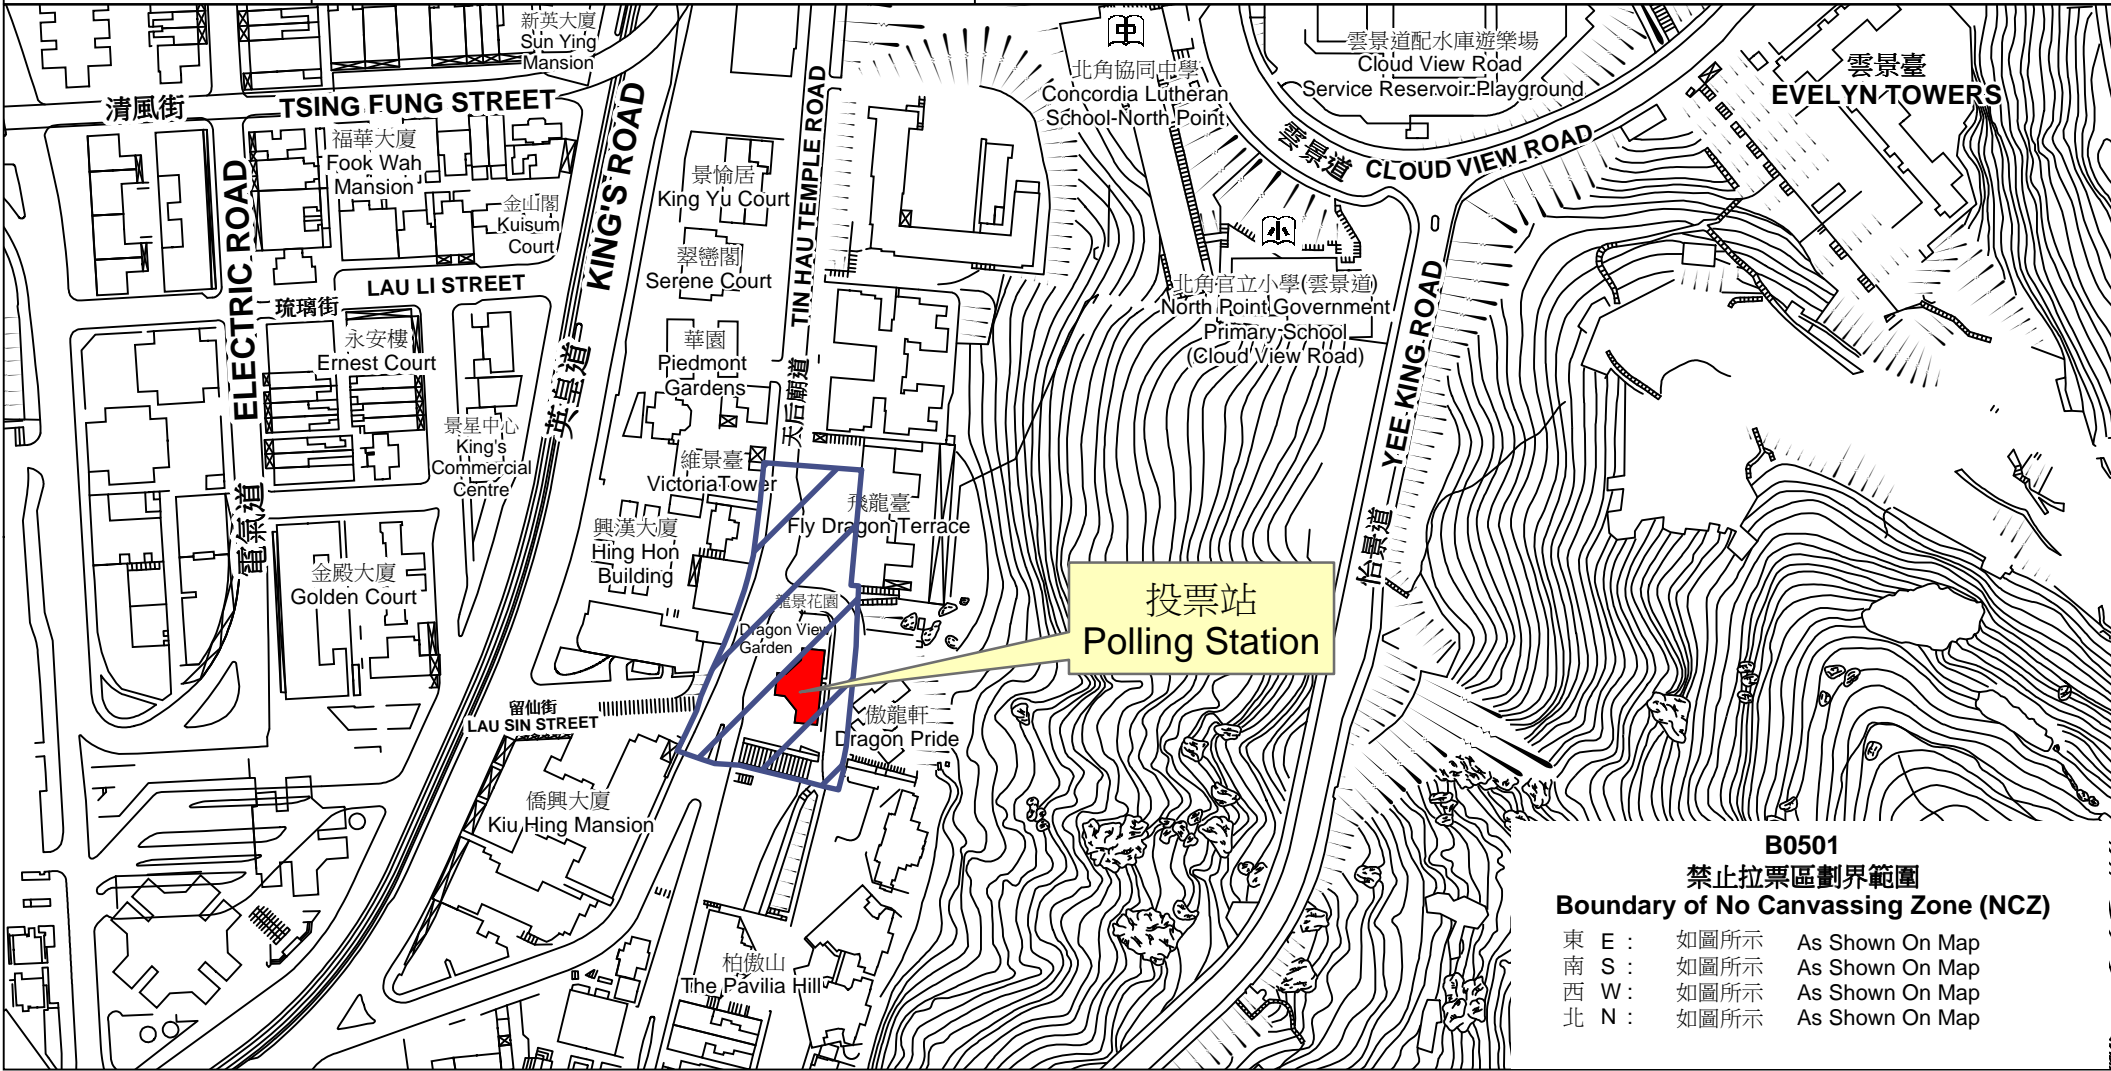

投票站位置圖和禁止拉票區 Polling Station - Location Plan & No Canvassing Zone

<p>投票站編號 Polling Station Code</p> <p>B0501</p>	<p>2018年立法會補選地方選區編號及名稱 Code & Name of Geographical Constituency for 2018 Legislative Council By-election</p> <p>LC1 香港島 HONG KONG ISLAND</p>	<p>名稱及地址 Name & Address</p> <p>港島兒童蒙特梭利學校 香港北角天后廟道16號地下B舖 Island Children's Montessori School Unit B, UG/F, 16 Tin Hau Temple Road, Tin Hau, Hong Kong</p>
---	---	---

**B0501
禁止拉票區劃界範圍
Boundary of No Canvassing Zone (NCZ)**

東 E :	如圖所示	As Shown On Map
南 S :	如圖所示	As Shown On Map
西 W :	如圖所示	As Shown On Map
北 N :	如圖所示	As Shown On Map

 禁止拉票區
No Canvassing Zone