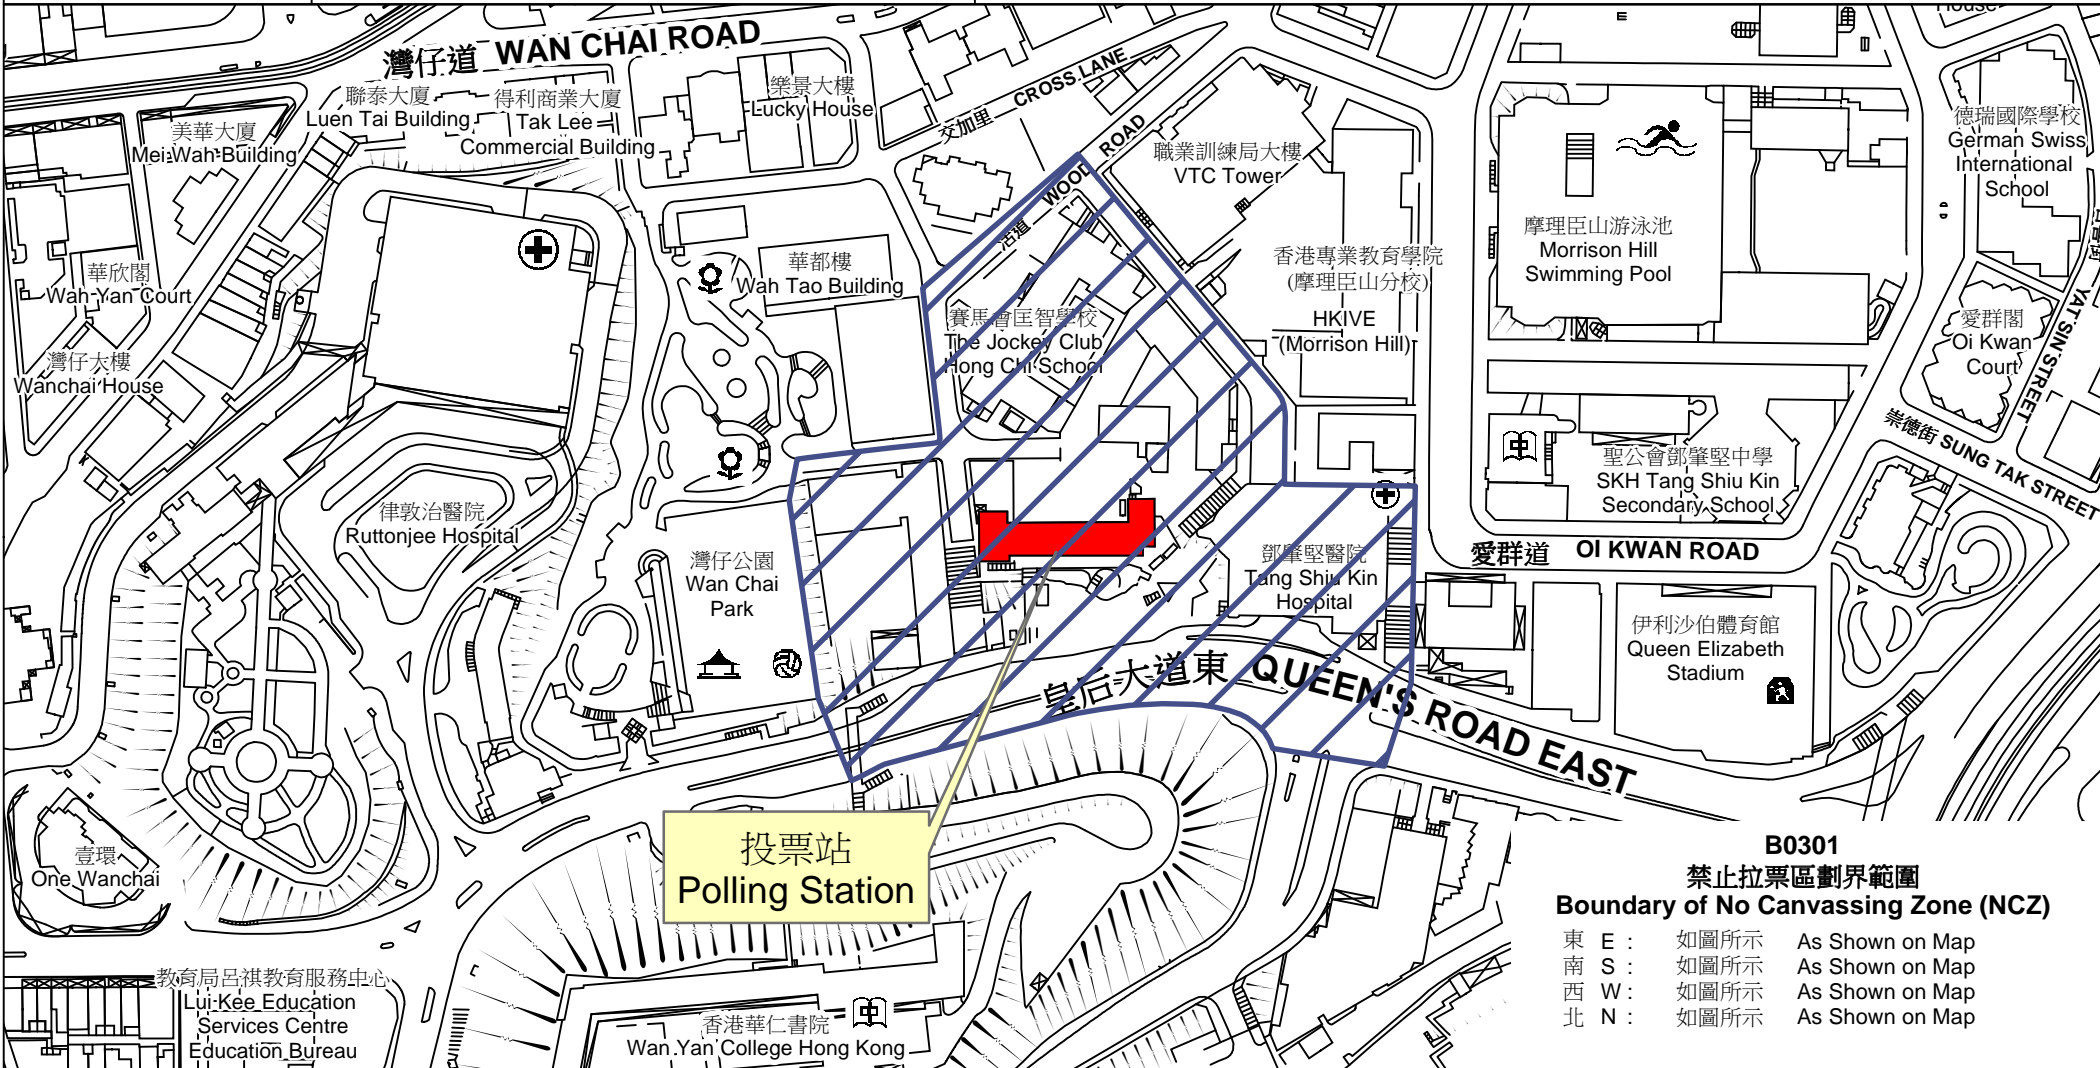

# 投票站位置圖和禁止拉票區 Polling Station - Location Plan & No Canvassing Zone

投票站編號 Polling Station Code  <b>B0301</b>	2018年立法會補選地方選區編號及名稱 Code & Name of Geographical Constituency for 2018 Legislative Council By-election  <b>LC1                      香港島                      HONG KONG ISLAND</b>	名稱及地址 Name & Address  東華三院李賜豪小學 香港灣仔皇后大道東280號 TWGHs Li Chi Ho Primary School 280 Queen's Road East, Wan Chai, Hong Kong
---	--	---

 禁止拉票區  
No Canvassing Zone

**B0301**  
**禁止拉票區劃界範圍**  
**Boundary of No Canvassing Zone (NCZ)**

東 E :	如圖所示	As Shown on Map
南 S :	如圖所示	As Shown on Map
西 W :	如圖所示	As Shown on Map
北 N :	如圖所示	As Shown on Map