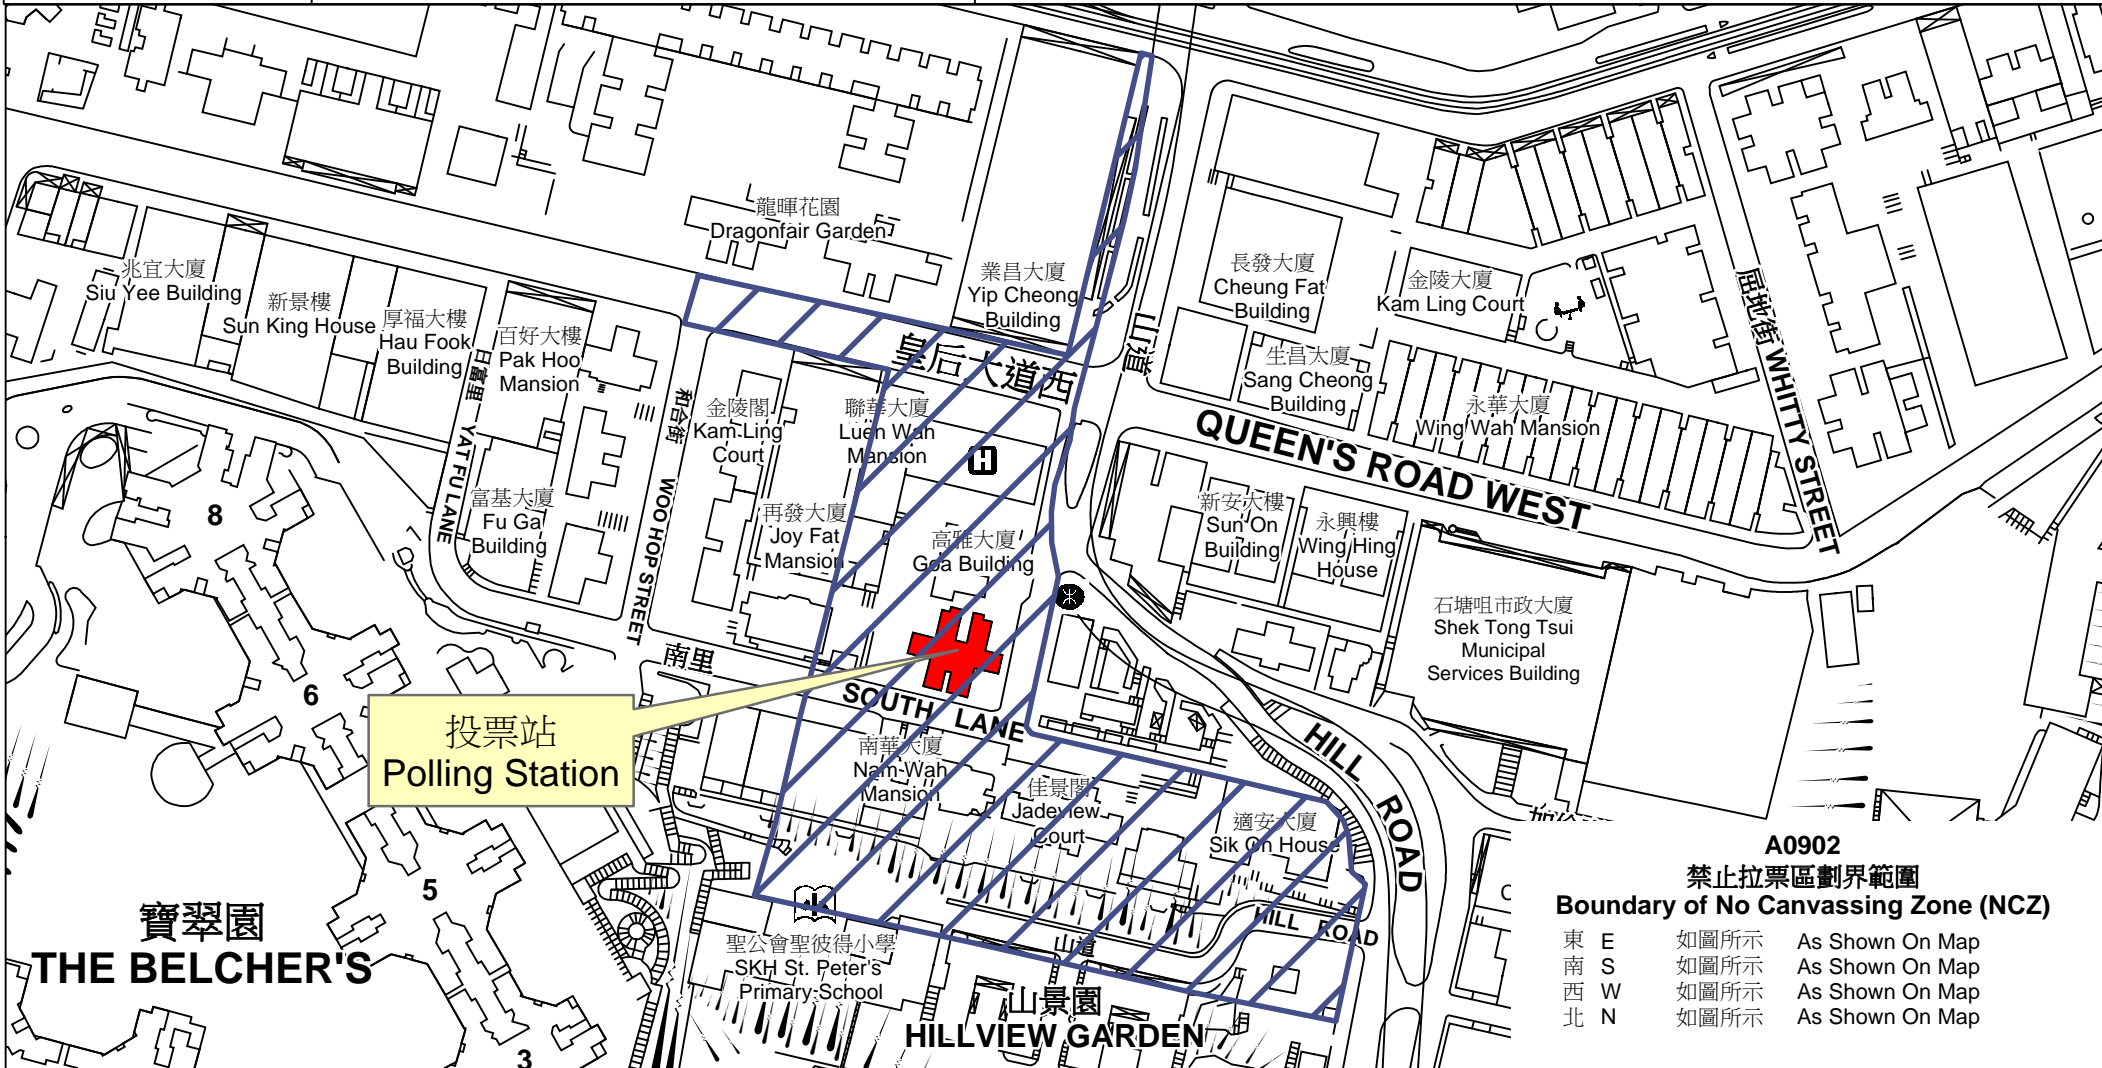

# 投票站位置圖和禁止拉票區 Polling Station - Location Plan & No Canvassing Zone

投票站編號 Polling Station Code  <b>A0902</b>	2018年立法會補選地方選區編號及名稱 Code & Name of Geographical Constituency for 2018 Legislative Council By-election  <b>LC1                      香港島                      HONG KONG ISLAND</b>	名稱及地址 Name & Address  香港聖公會西環長者綜合服務中心 香港西環山道28號曉山閣地下A-E室 <b>HKSKH Western District Elderly Community Centre                      Shop A-E, G/F, Hill Court, 28 Hill Road, Western District, Hong Kong</b>
---	--	--

**A0902**  
**禁止拉票區劃界範圍**  
**Boundary of No Canvassing Zone (NCZ)**

東 E	如圖所示	As Shown On Map
南 S	如圖所示	As Shown On Map
西 W	如圖所示	As Shown On Map
北 N	如圖所示	As Shown On Map

 禁止拉票區  
 No Canvassing Zone