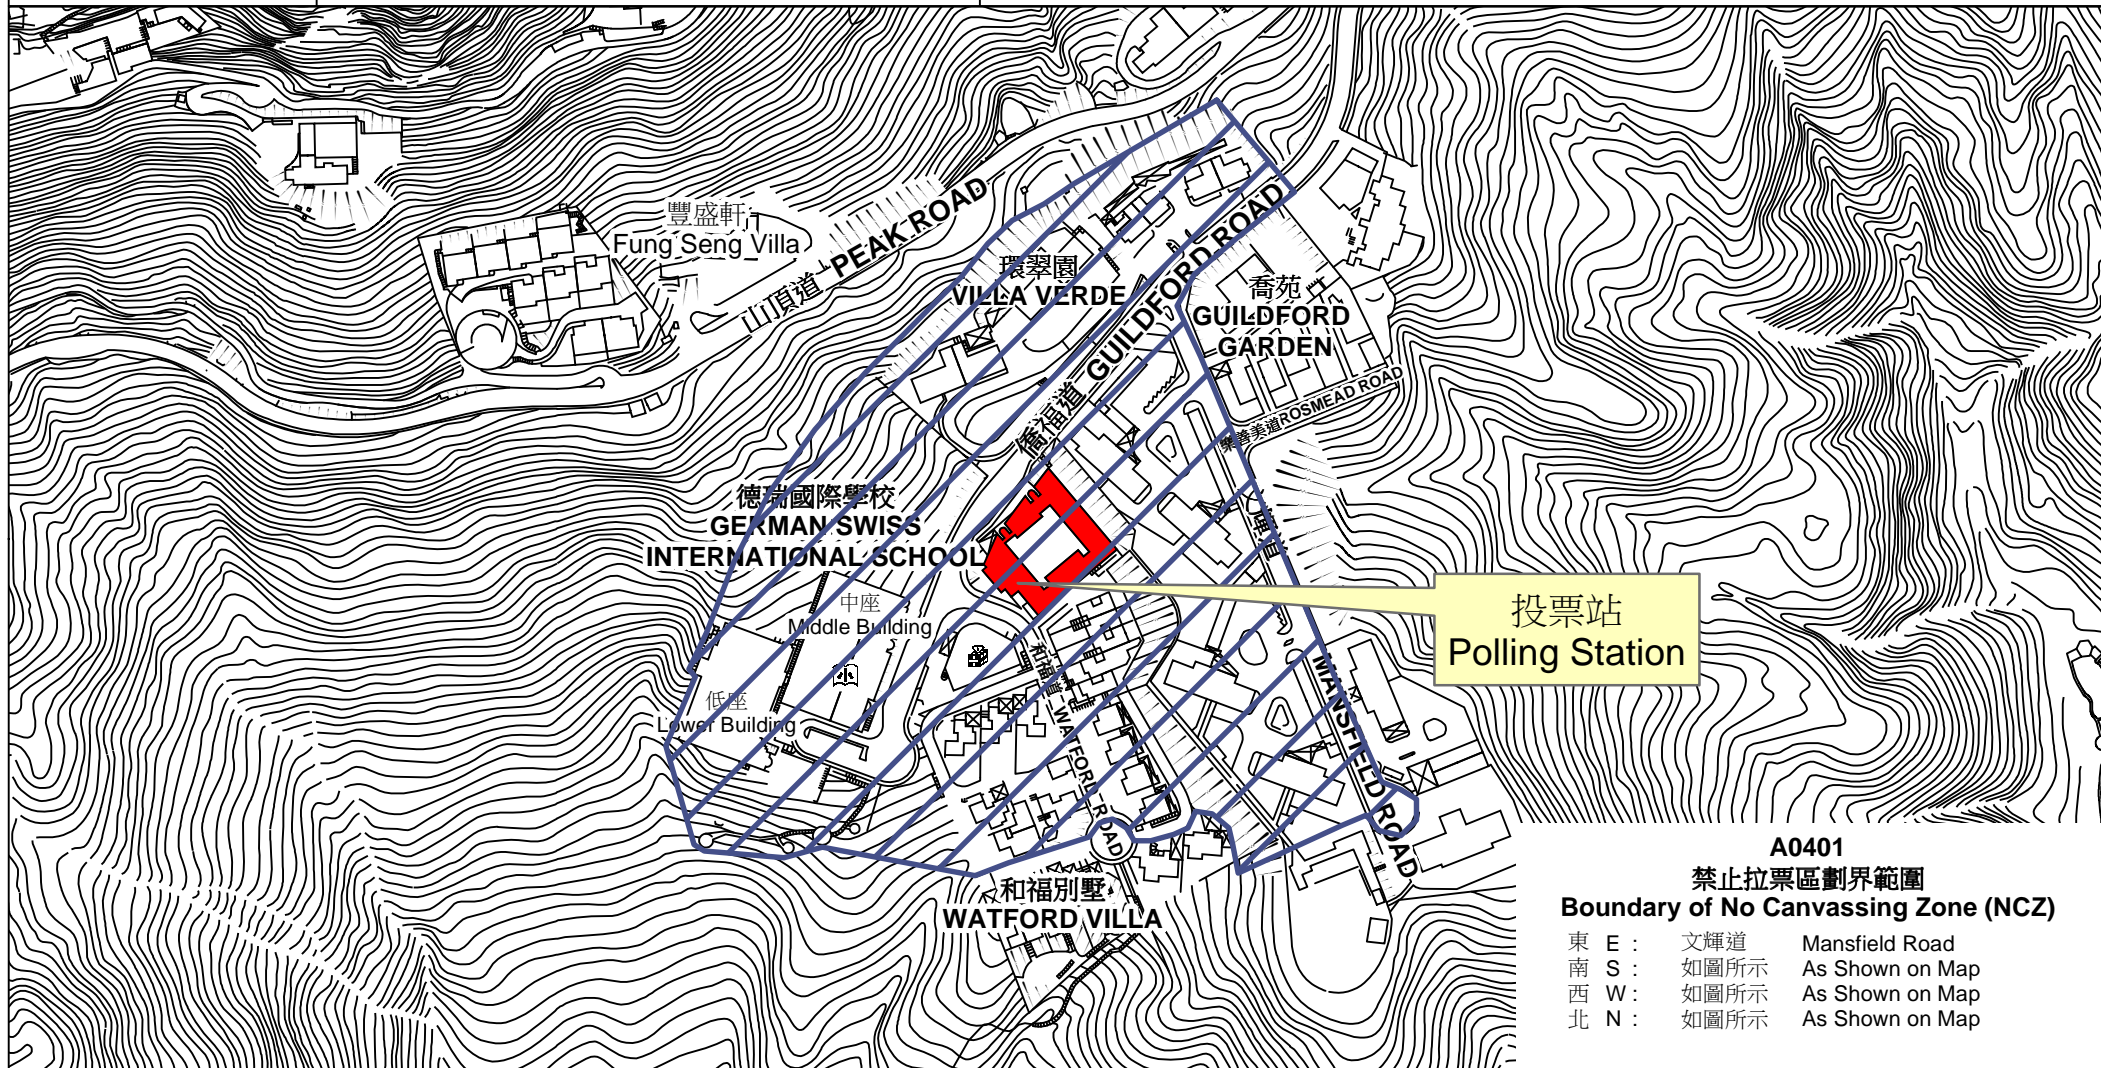

投票站位置圖和禁止拉票區 Polling Station - Location Plan & No Canvassing Zone

投票站編號 Polling Station Code	2018年立法會補選地方選區編號及名稱 Code & Name of Geographical Constituency for 2018 Legislative Council By-election	名稱及地址 Name & Address
A0401	LC1 香港島 HONG KONG ISLAND	德瑞國際學校山頂校舍 香港山頂僑福道11號德瑞國際學校山頂校舍高座 German Swiss International School Peak Campus Upper Building, German Swiss International School Peak Campus, 11 Guildford Road, The Peak, Hong Kong

投票站
Polling Station

A0401
禁止拉票區劃界範圍
Boundary of No Canvassing Zone (NCZ)

東 E :	文輝道	Mansfield Road
南 S :	如圖所示	As Shown on Map
西 W :	如圖所示	As Shown on Map
北 N :	如圖所示	As Shown on Map

 禁止拉票區
No Canvassing Zone