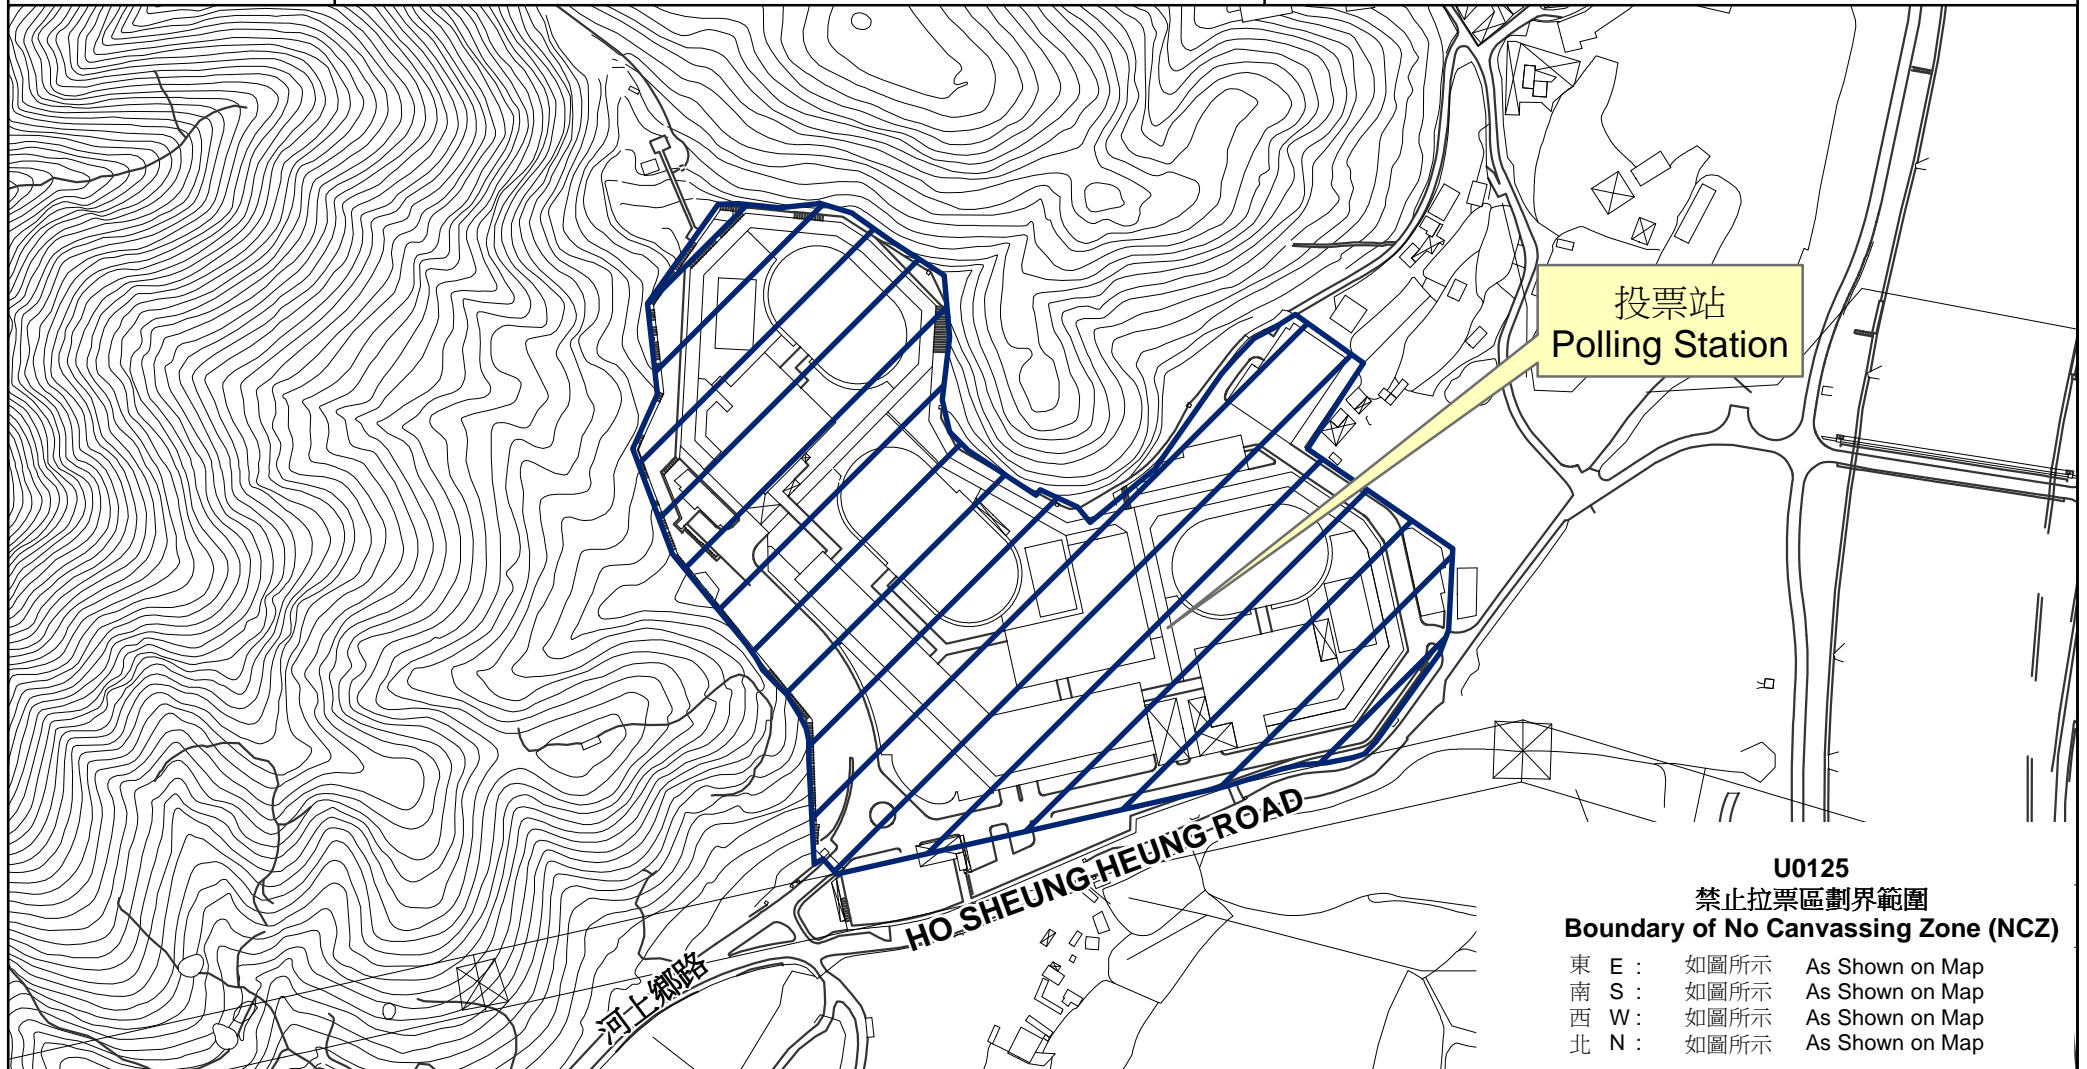

專用投票站位置圖和禁止拉票區

Dedicated Polling Station - Location Map & No Canvassing Zone

專用投票站編號
Dedicated Polling
Station Code

U0125

選舉名稱 Name of Election

2016年立法會新界東地方選區補選
2016 Legislative Council New Territories East
Geographical Constituency By-Election

名稱及地址 Name & Address

羅湖懲教所
新界上水河上鄉路163號
Lo Wu Correctional Institution
163 Ho Sheung Heung Road, Sheung Shui,
New Territories

投票站
Polling Station

U0125
禁止拉票區劃界範圍
Boundary of No Canvassing Zone (NCZ)

- 東 E : 如圖所示 As Shown on Map
- 南 S : 如圖所示 As Shown on Map
- 西 W : 如圖所示 As Shown on Map
- 北 N : 如圖所示 As Shown on Map

禁止拉票區
No Canvassing Zone