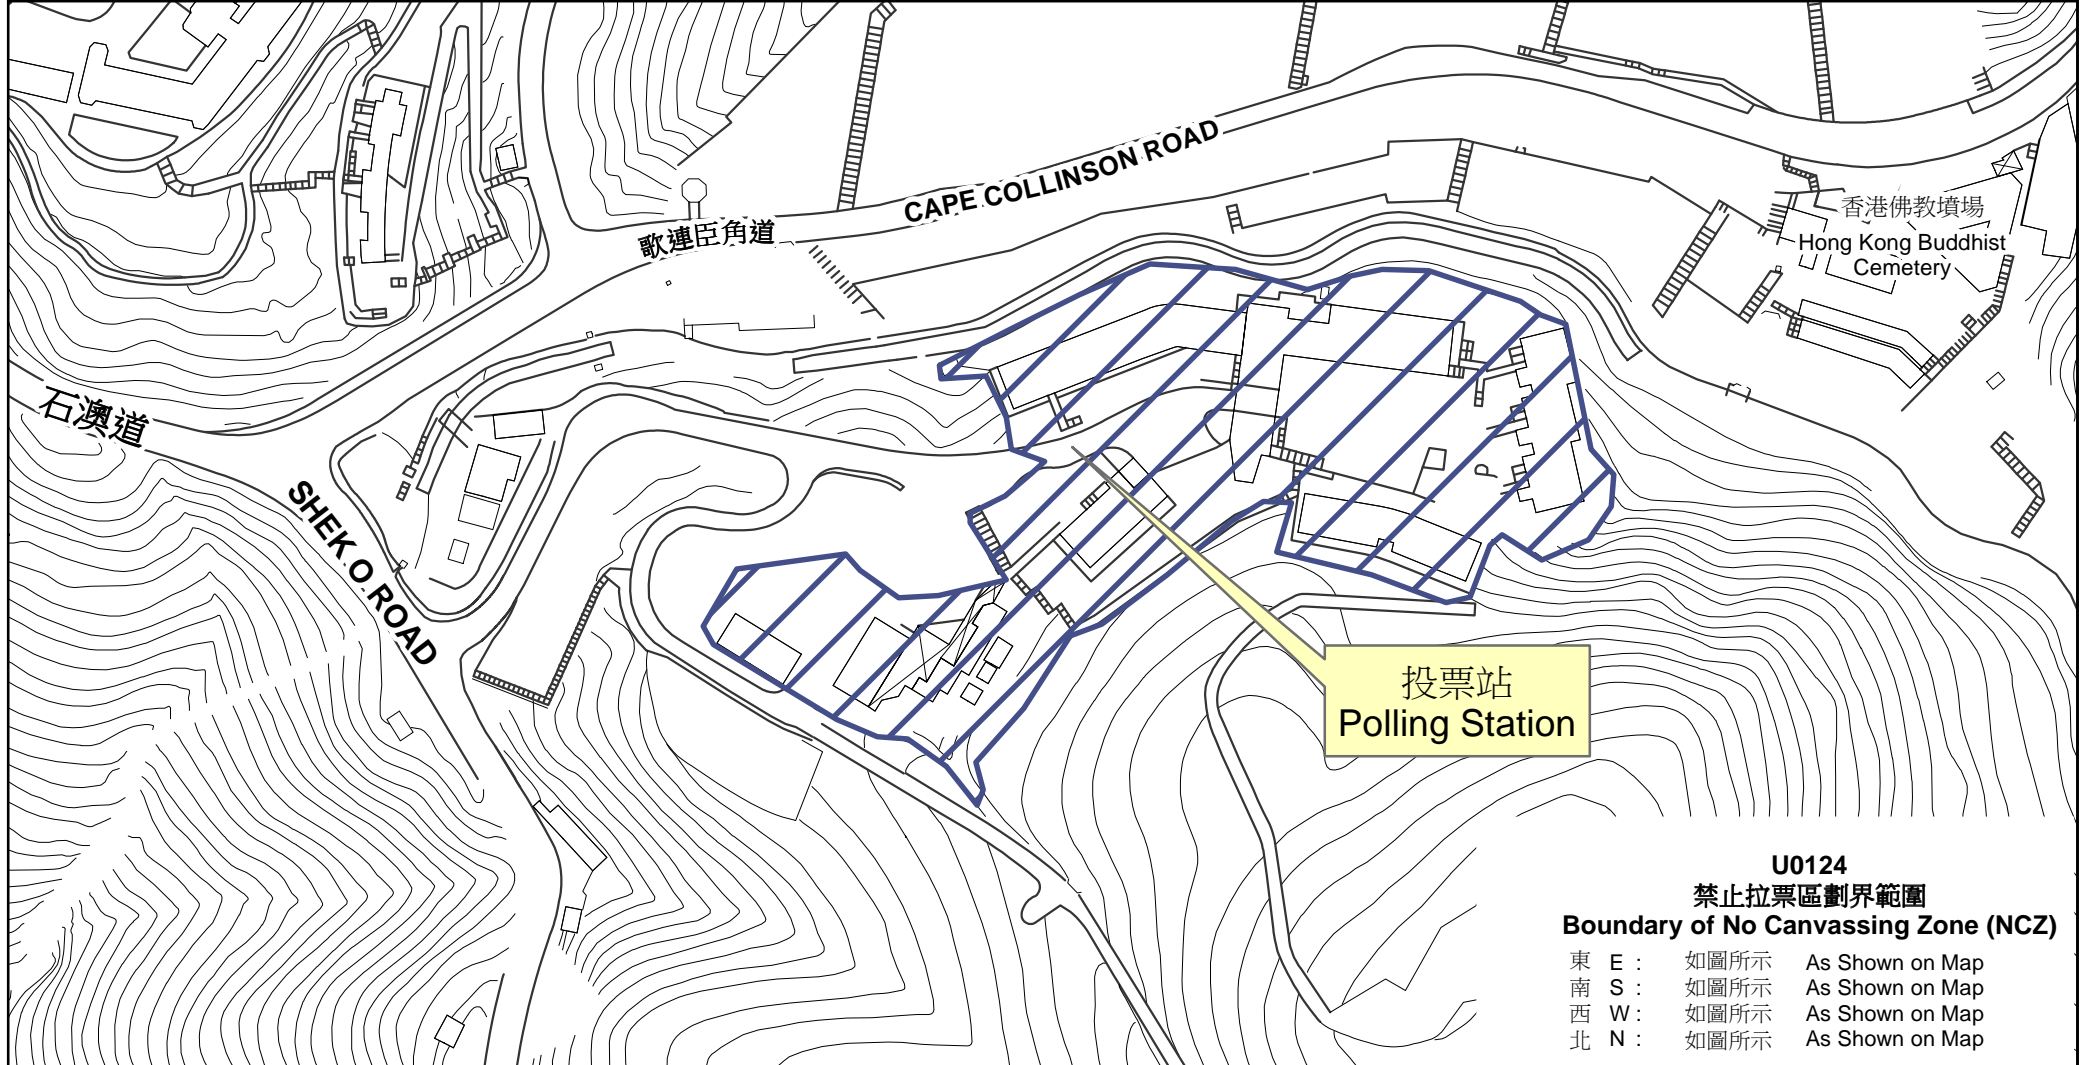

專用投票站位置圖和禁止拉票區

Dedicated Polling Station - Location Map & No Canvassing Zone

| <p>專用投票站編號<br/>Dedicated Polling<br/>Station Code</p> | <p>選舉名稱 Name of Election</p>   | <p>名稱及地址 Name &amp; Address</p>   |
|---|--|---|
| <p><b>U0124</b></p>                                   | <p>2016年立法會新界東地方選區補選<br/>2016 Legislative Council New Territories East<br/>Geographical Constituency By-Election</p> | <p>大潭峽懲教所<br/>香港石澳道110號<br/>Tai Tam Gap Correctional Institution<br/>No. 110 Shek O Road, Hong Kong</p> |

**U0124**  
禁止拉票區劃界範圍  
Boundary of No Canvassing Zone (NCZ)

- |       |      |                 |
|-------|------|-----------------|
| 東 E : | 如圖所示 | As Shown on Map |
| 南 S : | 如圖所示 | As Shown on Map |
| 西 W : | 如圖所示 | As Shown on Map |
| 北 N : | 如圖所示 | As Shown on Map |

禁止拉票區  
No Canvassing Zone