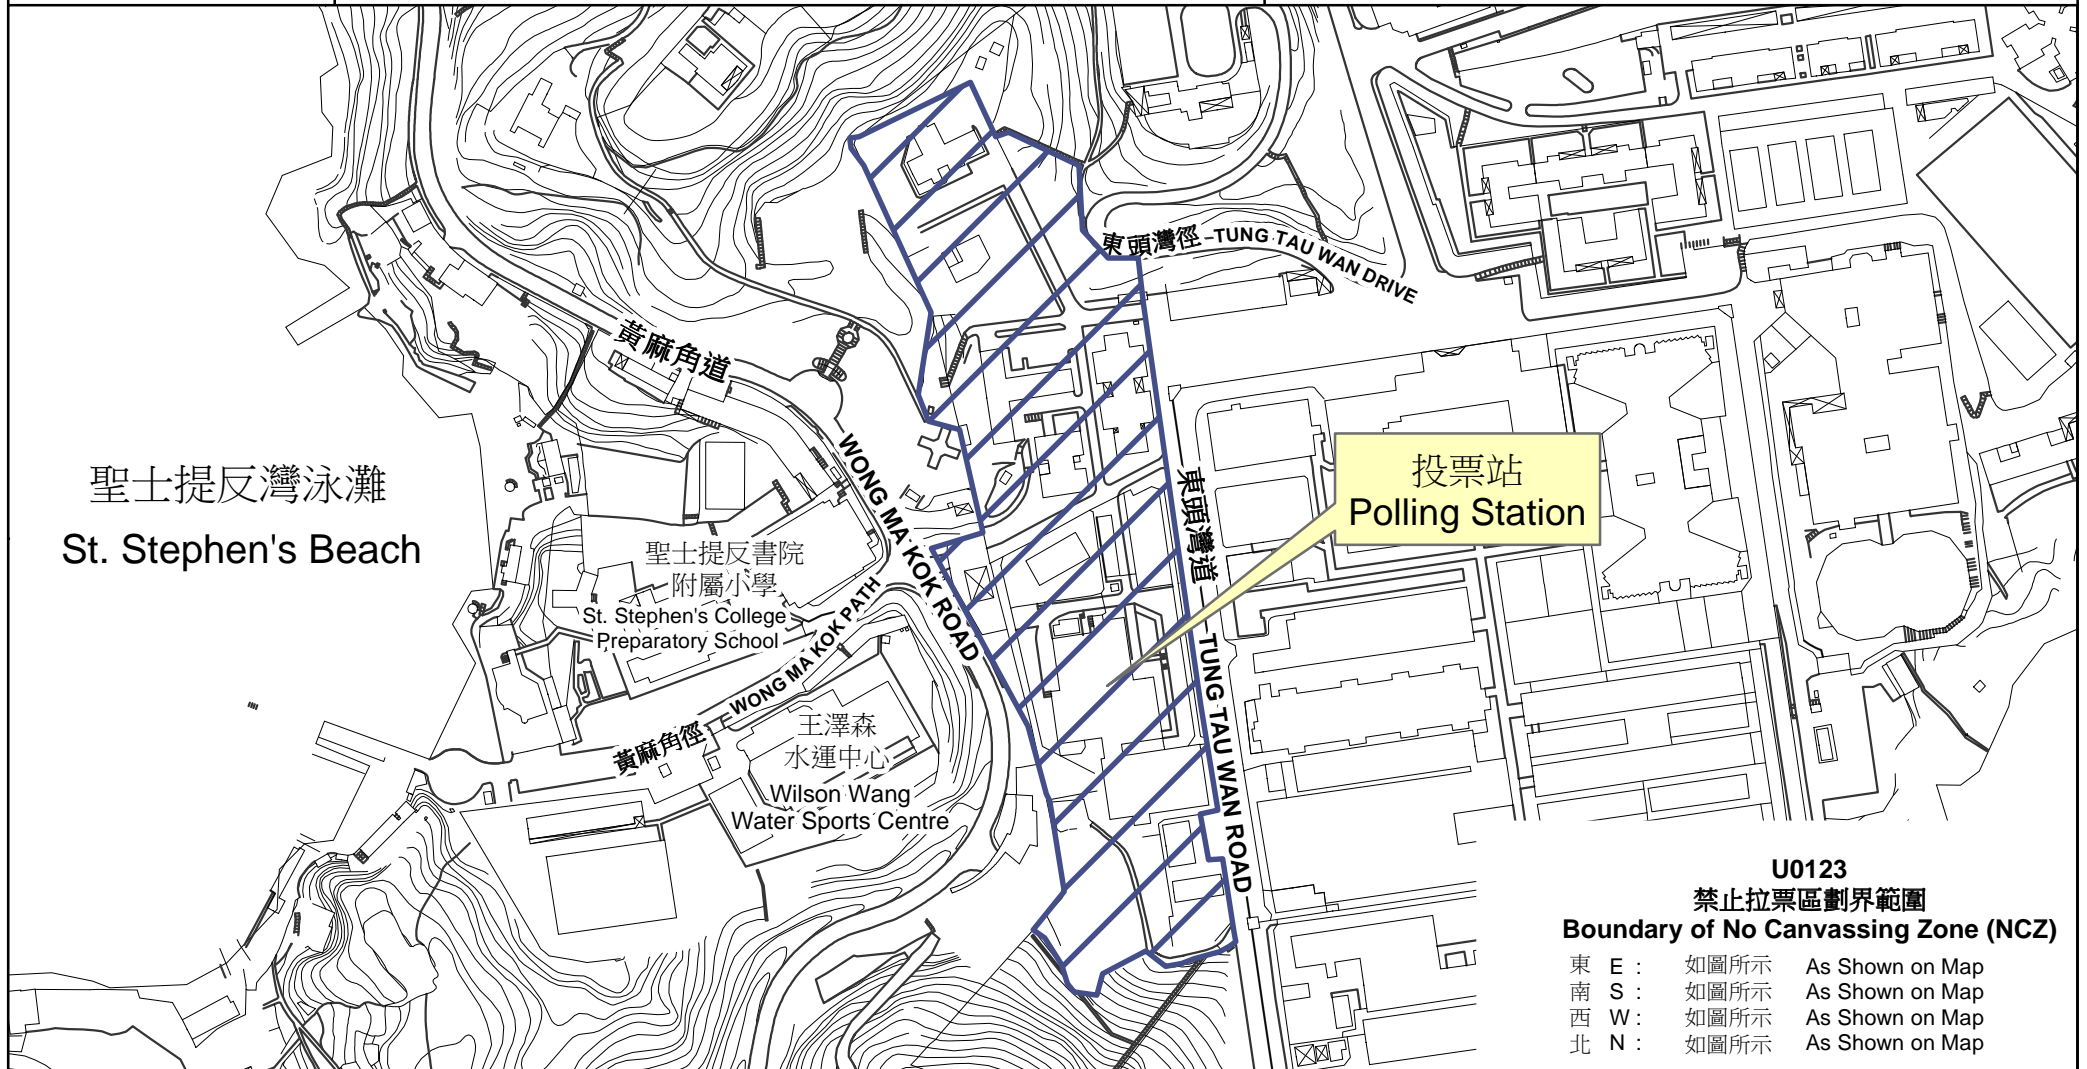

專用投票站位置圖和禁止拉票區

Dedicated Polling Station - Location Map & No Canvassing Zone

<u>專用投票站編號</u> <u>Dedicated Polling Station Code</u>	<u>選舉名稱</u> Name of Election	<u>名稱及地址</u> Name & Address
U0123	2016年立法會新界東地方選區補選 2016 Legislative Council New Territories East Geographical Constituency By-Election	東頭懲教所 香港赤柱東頭灣道70號 Tung Tau Correctional Institution 70 Tung Tau Wan Road, Stanley, Hong Kong

U0123
禁止拉票區劃界範圍
Boundary of No Canvassing Zone (NCZ)

- | | | |
|-------|------|-----------------|
| 東 E : | 如圖所示 | As Shown on Map |
| 南 S : | 如圖所示 | As Shown on Map |
| 西 W : | 如圖所示 | As Shown on Map |
| 北 N : | 如圖所示 | As Shown on Map |

禁止拉票區
 No Canvassing Zone