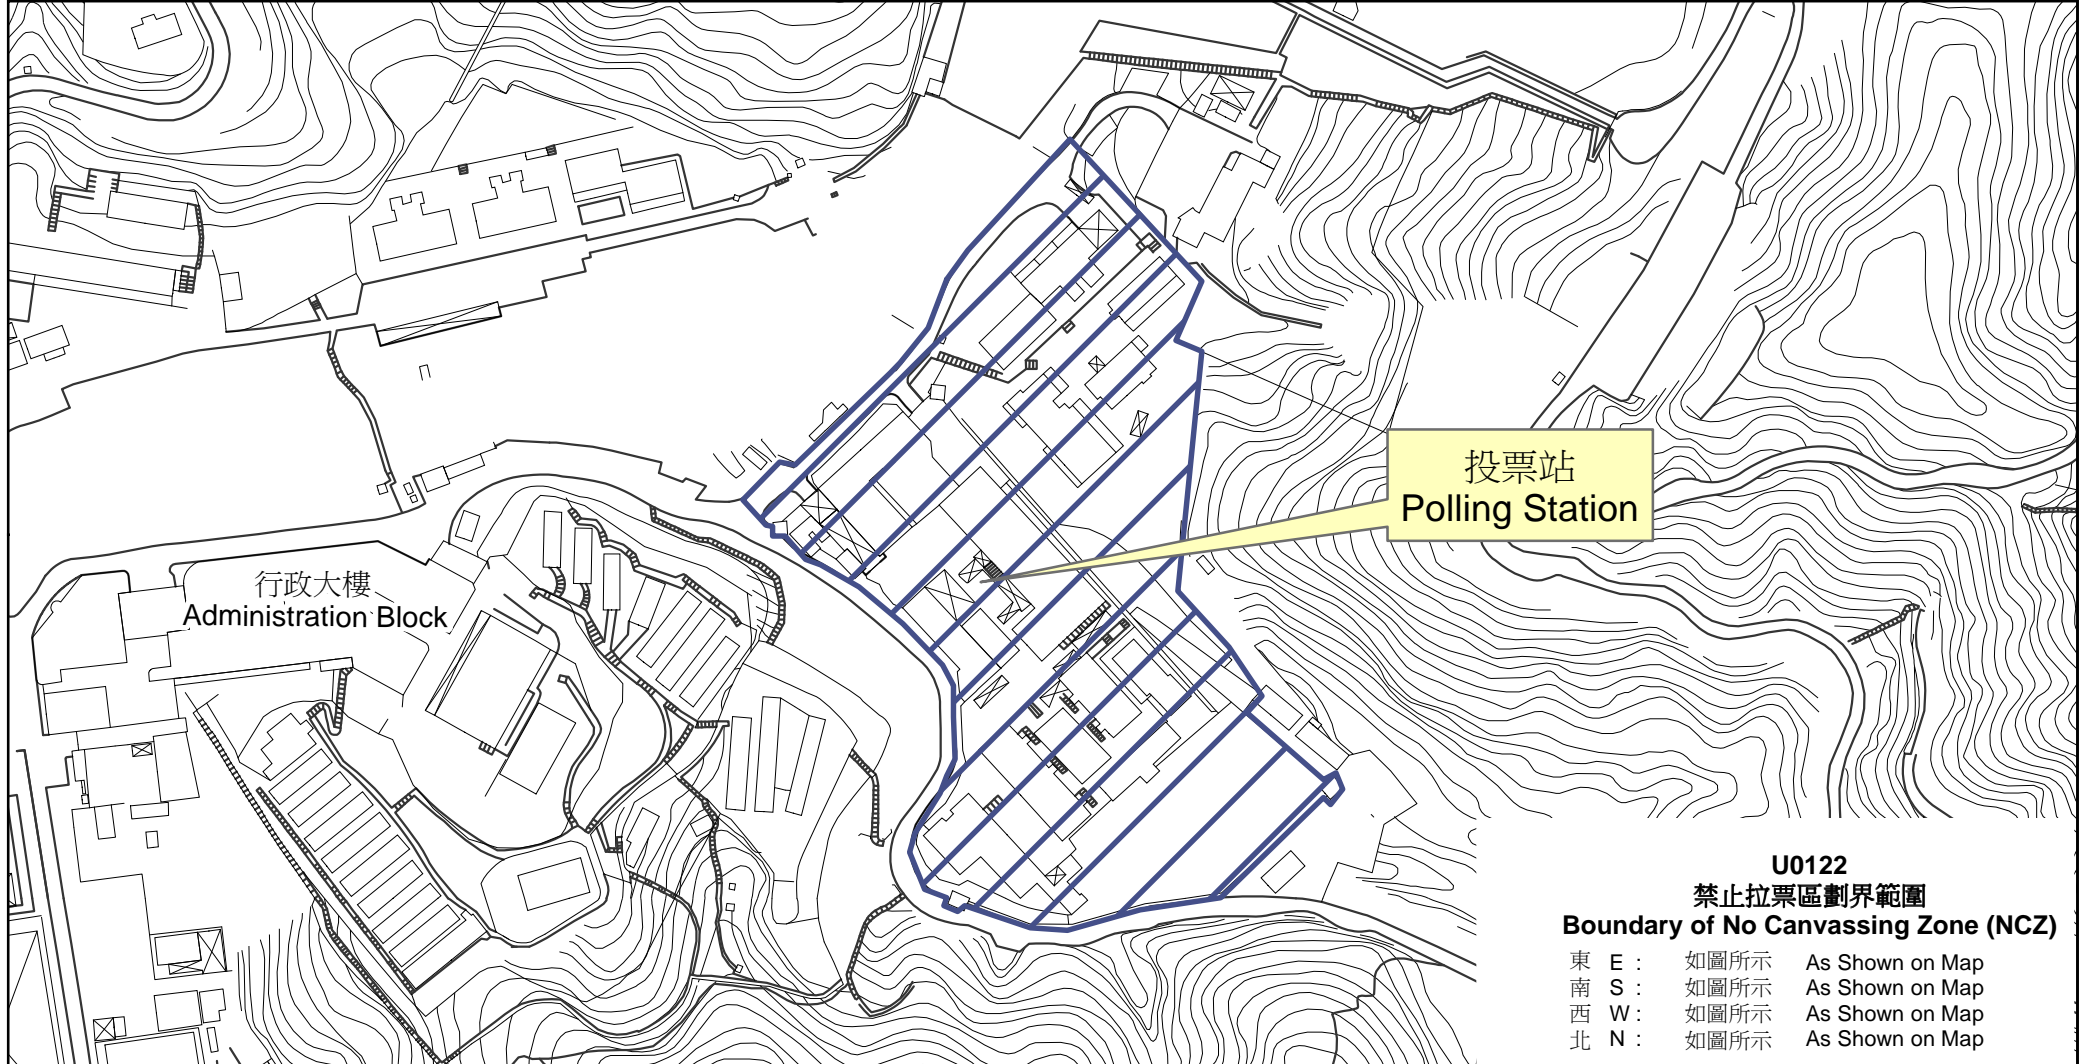

專用投票站位置圖和禁止拉票區

Dedicated Polling Station - Location Map & No Canvassing Zone

<u>專用投票站編號</u> <u>Dedicated Polling Station Code</u> U0122	<u>選舉名稱</u> Name of Election 2016年立法會新界東地方選區補選 2016 Legislative Council New Territories East Geographical Constituency By-Election	<u>名稱及地址</u> Name & Address 大欖女懲教所 新界屯門大欖涌道110號 Tai Lam Centre for Women 110 Tai Lam Chung Road, Tuen Mun, New Territories
-----------------------------------------------------------------------------	-------------------------------------------------------------------------------------------------------------------------------------------------------------------	---------------------------------------------------------------------------------------------------------------------------------------------------------------------

U0122
禁止拉票區劃界範圍
Boundary of No Canvassing Zone (NCZ)

- 東 E : 如圖所示 As Shown on Map
- 南 S : 如圖所示 As Shown on Map
- 西 W : 如圖所示 As Shown on Map
- 北 N : 如圖所示 As Shown on Map

禁止拉票區
 No Canvassing Zone