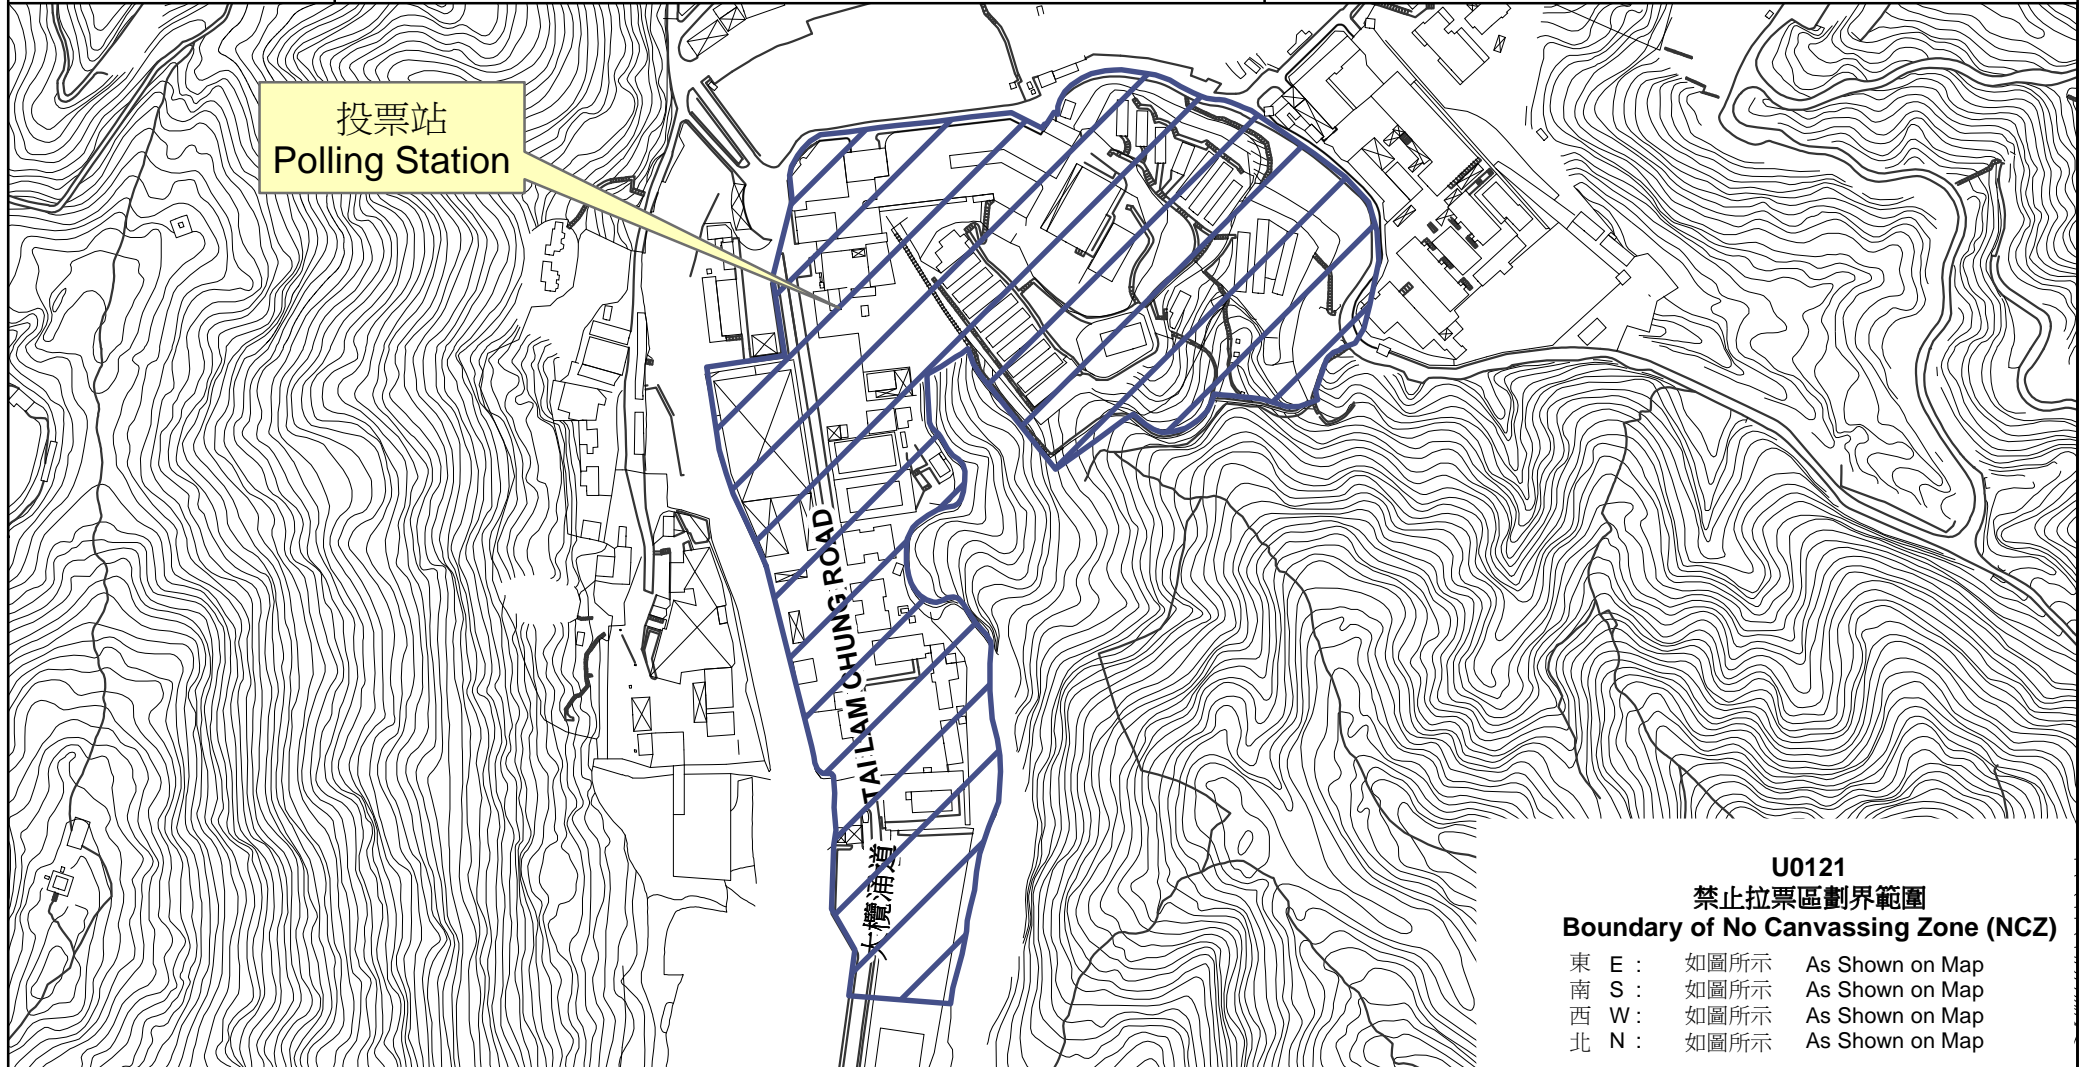

專用投票站位置圖和禁止拉票區

Dedicated Polling Station - Location Map & No Canvassing Zone

<u>專用投票站編號</u> <u>Dedicated Polling Station Code</u>	<u>選舉名稱</u> Name of Election	<u>名稱及地址</u> Name & Address
U0121	2016年立法會新界東地方選區補選 2016 Legislative Council New Territories East Geographical Constituency By-Election	大欖懲教所 新界大欖涌大欖涌道108號 Tai Lam Correctional Institution 108 Tai Lam Chung Road, Tai Lam Chung, New Territories

U0121
禁止拉票區劃界範圍
Boundary of No Canvassing Zone (NCZ)

- | | | | |
|---|-----|------|-----------------|
| 東 | E : | 如圖所示 | As Shown on Map |
| 南 | S : | 如圖所示 | As Shown on Map |
| 西 | W : | 如圖所示 | As Shown on Map |
| 北 | N : | 如圖所示 | As Shown on Map |

禁止拉票區

No Canvassing Zone