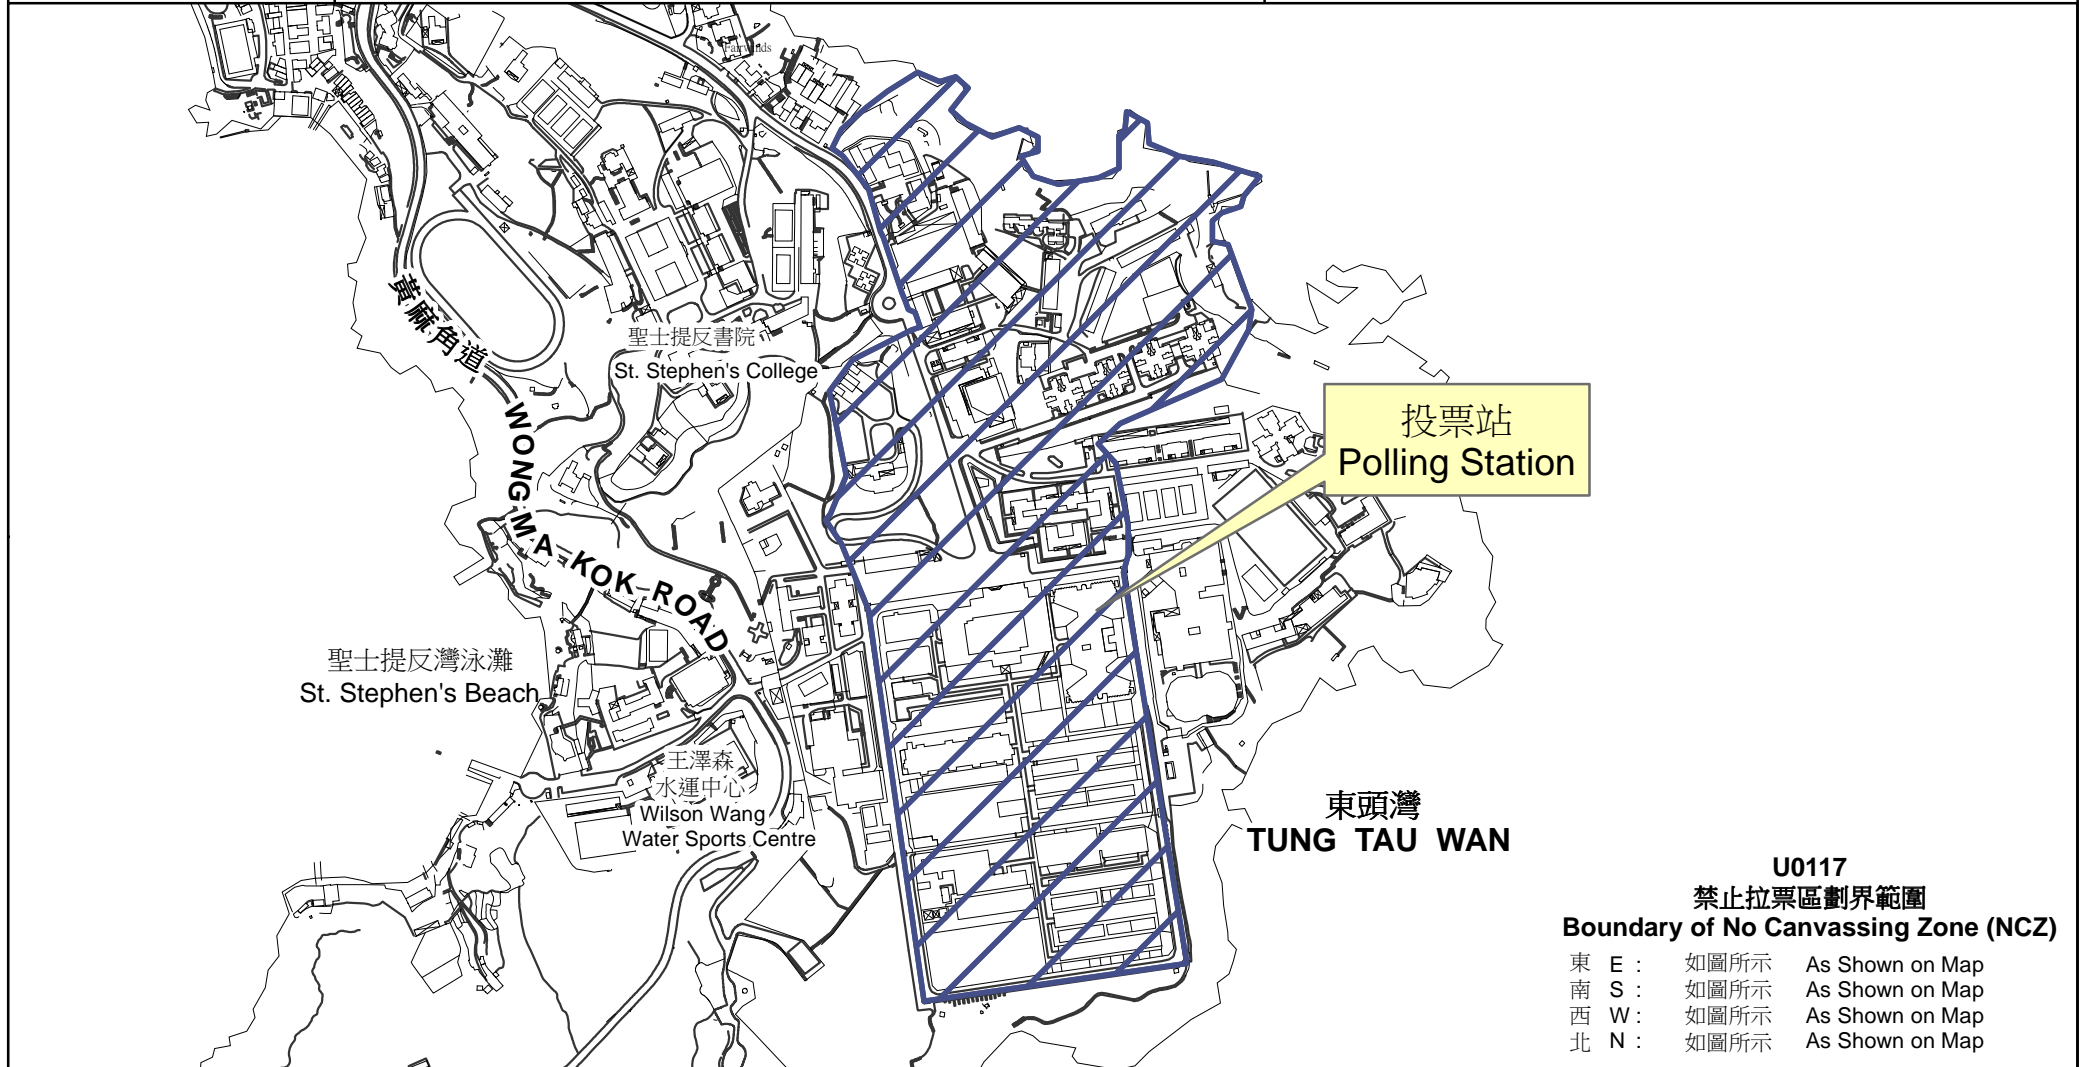

專用投票站位置圖和禁止拉票區

Dedicated Polling Station - Location Map & No Canvassing Zone

<p>專用投票站編號 Dedicated Polling Station Code</p>	<p>選舉名稱 Name of Election</p>	<p>名稱及地址 Name & Address</p>
<p>U0117</p>	<p>2016年立法會新界東地方選區補選 2016 Legislative Council New Territories East Geographical Constituency By-Election</p>	<p>赤柱監獄(甲類囚犯綜合大樓) 香港赤柱東頭灣道99號 Stanley Prison (Category A Complex) 99 Tung Tau Wan Road, Stanley, Hong Kong</p>

U0117
禁止拉票區劃界範圍
Boundary of No Canvassing Zone (NCZ)

東 E :	如圖所示	As Shown on Map
南 S :	如圖所示	As Shown on Map
西 W :	如圖所示	As Shown on Map
北 N :	如圖所示	As Shown on Map

禁止拉票區
No Canvassing Zone